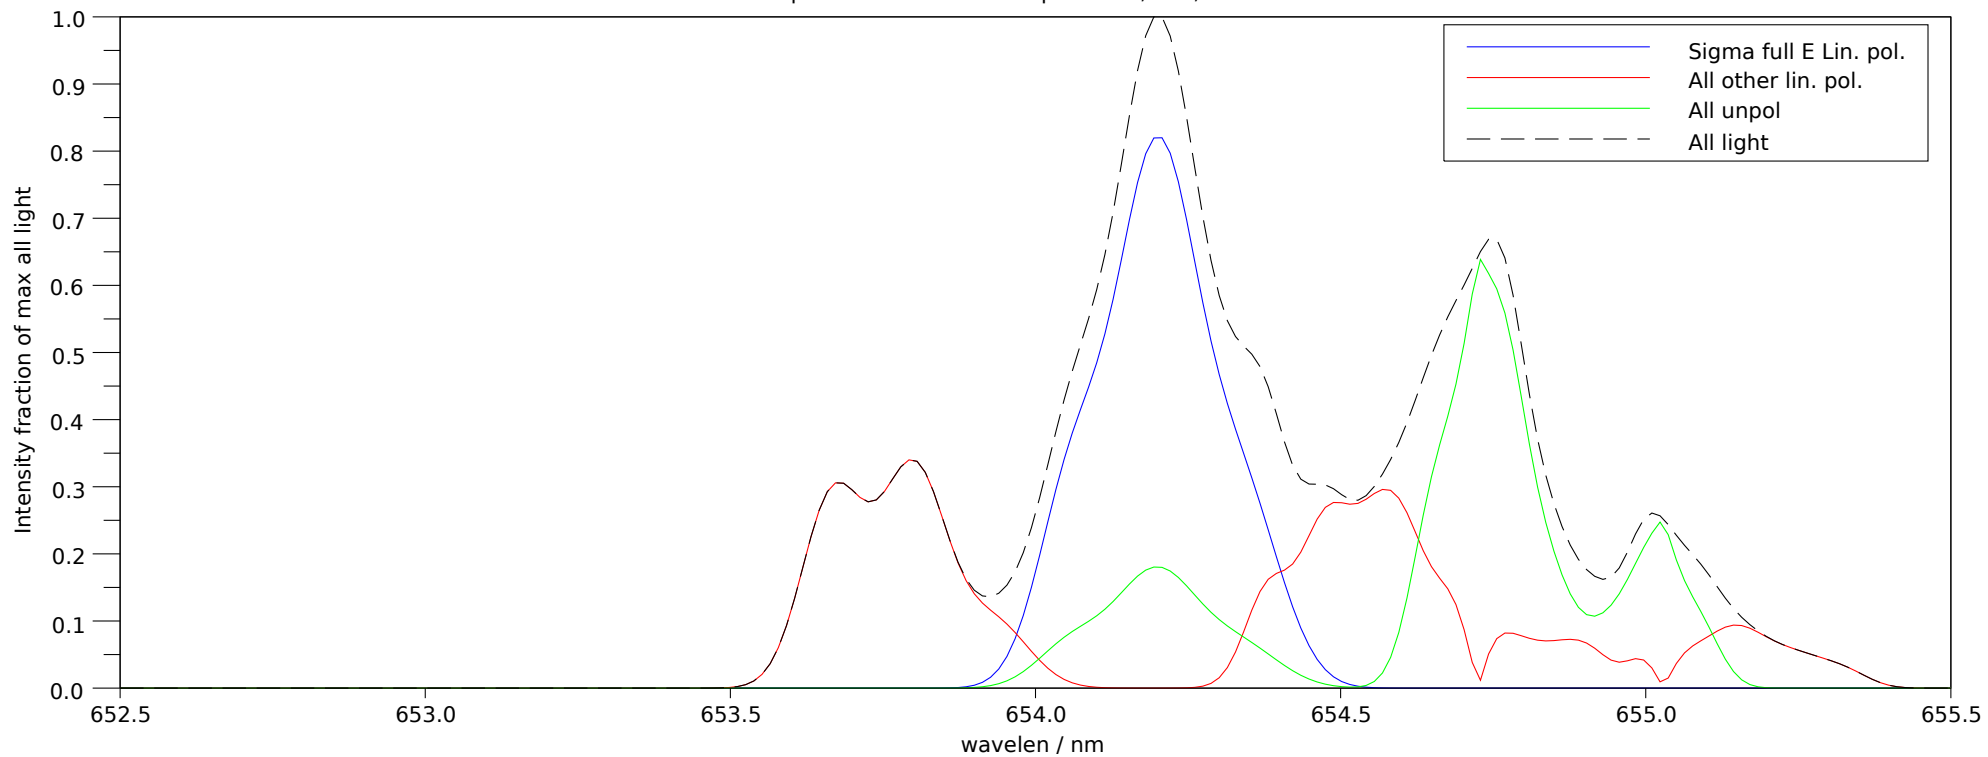

Spectra stokes sums for p=27321, t=3, ch=9

Filter 2: Makeup: Good= 78.0%, bad= 4.6%, unpol= 17.4% , good-unpol=60.6%. Total good transmitted= 24.8%