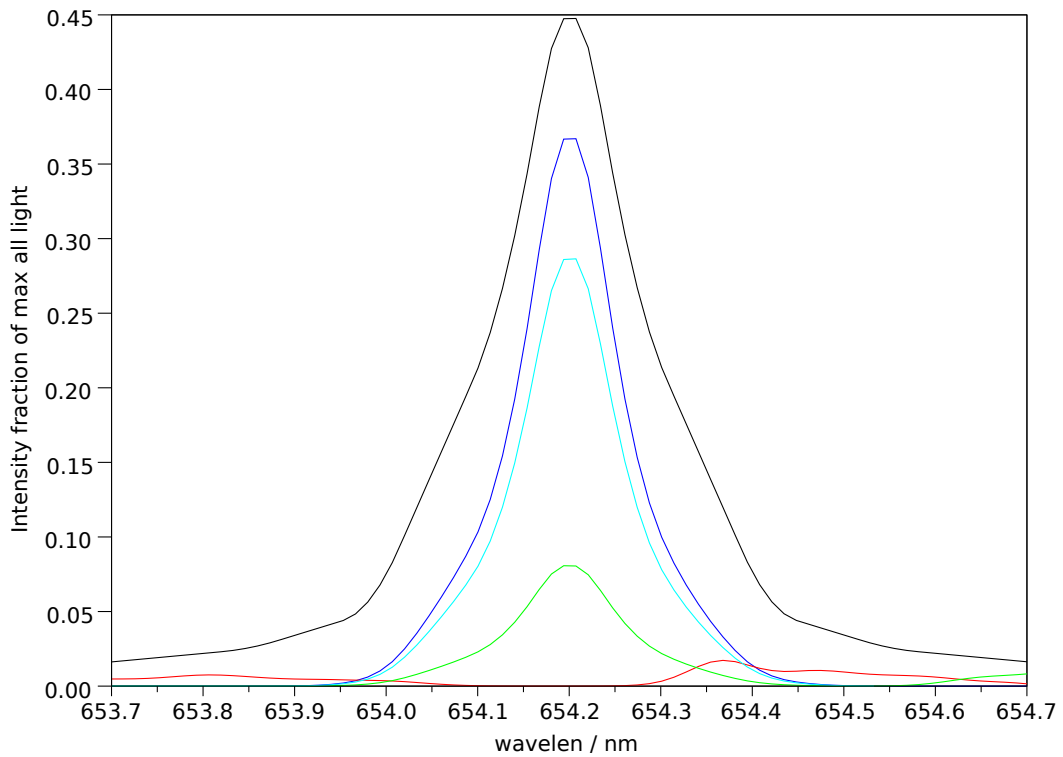

Spectra stokes sums for p=27321, t=3, ch=9

Filter 2: Makeup: Good= 78.0%, bad= 4.6%, unpol= 17.4% , good-unpol=60.6%. Total good transmitted= 24.8%