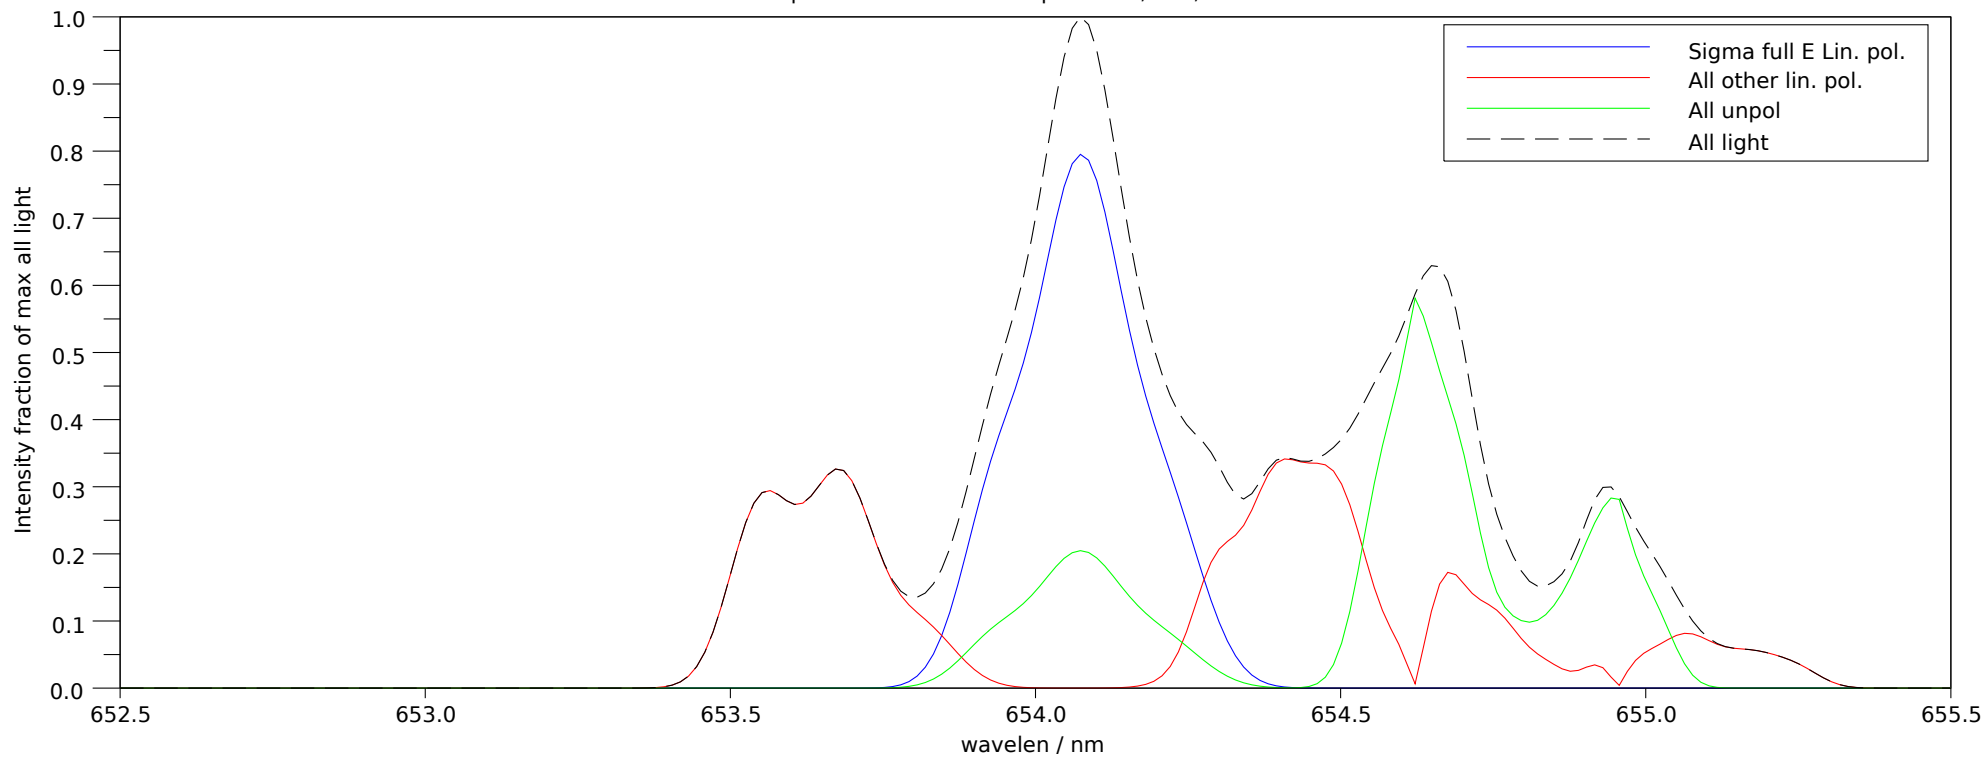

Spectra stokes sums for p=27321, t=3, ch=8

Filter 2: Makeup: Good= 76.5%, bad= 3.7%, unpol= 19.7% , good-unpol=56.8%. Total good transmitted= 25.0%