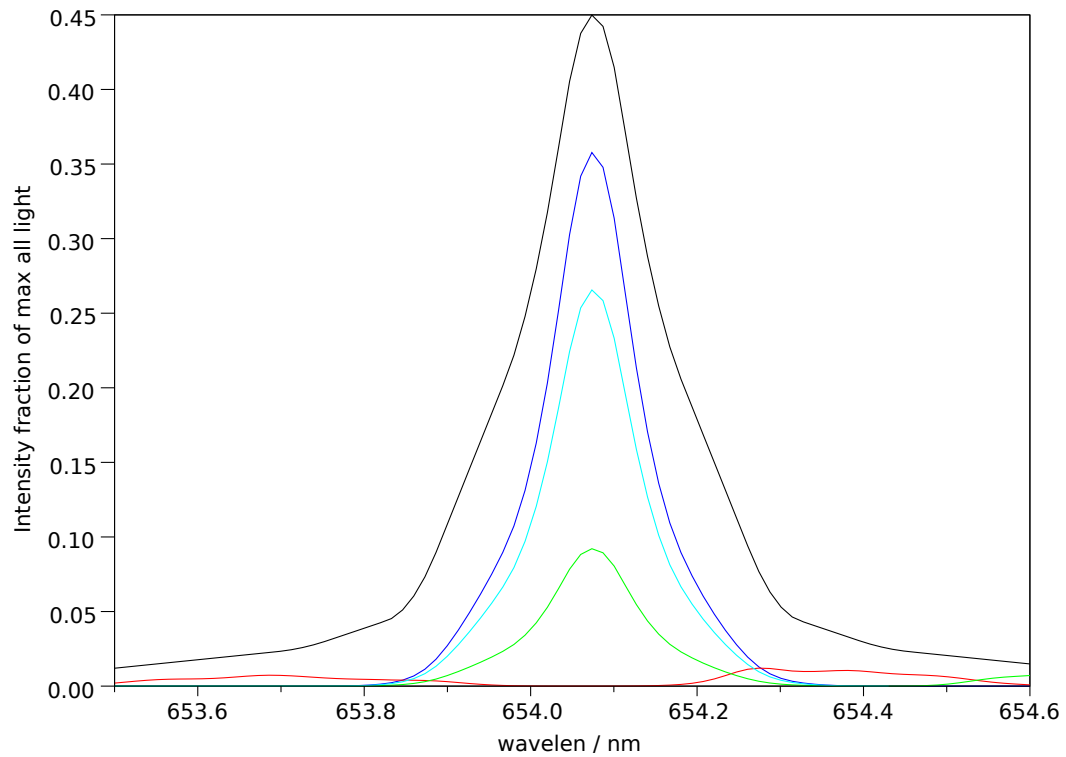

Spectra stokes sums for p=27321, t=3, ch=8

Filter 2: Makeup: Good= 76.5%, bad= 3.7%, unpol= 19.7% , good-unpol=56.8%. Total good transmitted= 25.0%