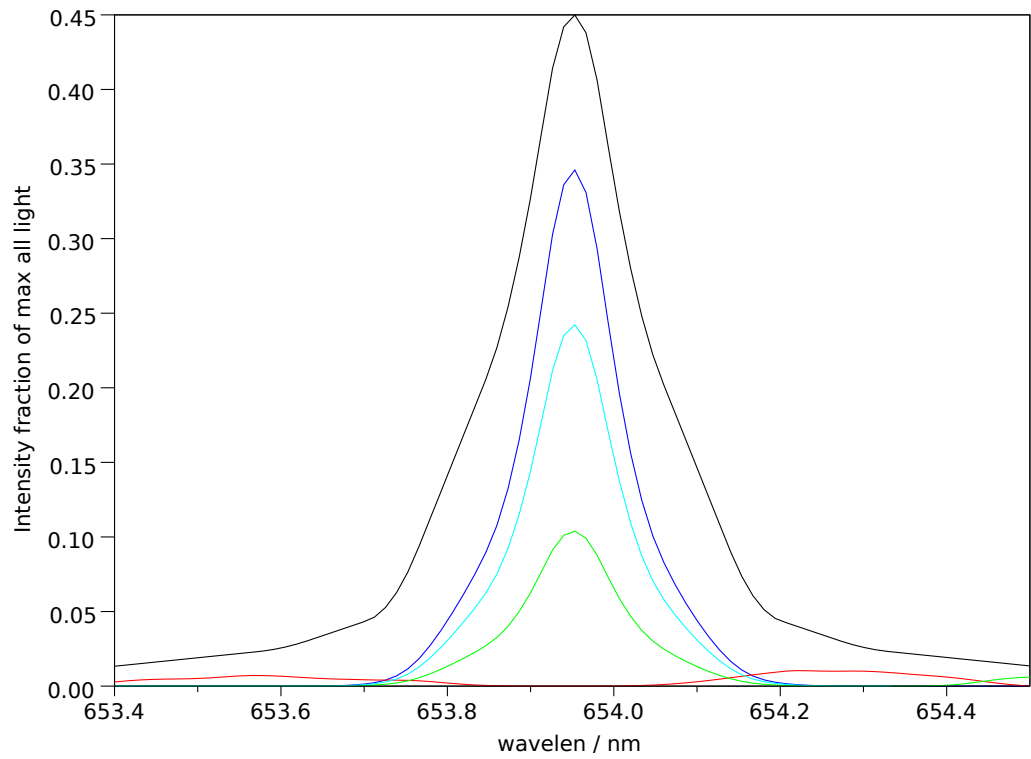

Spectra stokes sums for p=27321, t=3, ch=7

Filter 2: Makeup: Good= 74.5%, bad= 3.4%, unpol= 22.2% , good-unpol=52.3%. Total good transmitted= 25.2%