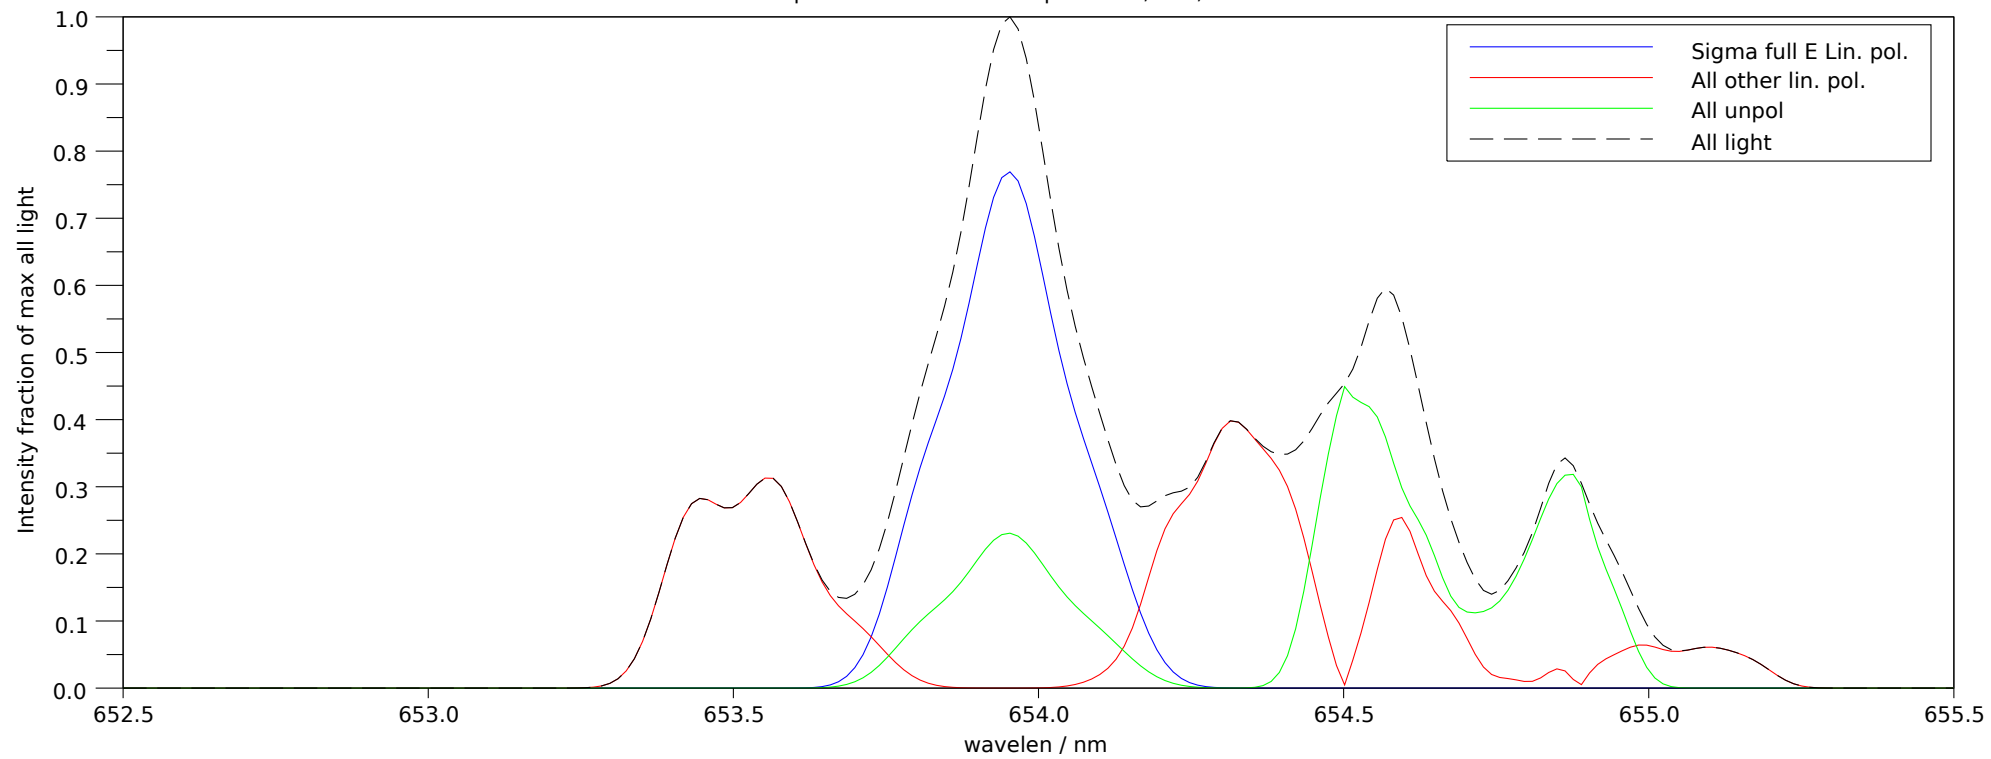

Spectra stokes sums for p=27321, t=3, ch=7

Filter 2: Makeup: Good= 74.5%, bad= 3.4%, unpol= 22.2% , good-unpol=52.3%. Total good transmitted= 25.2%