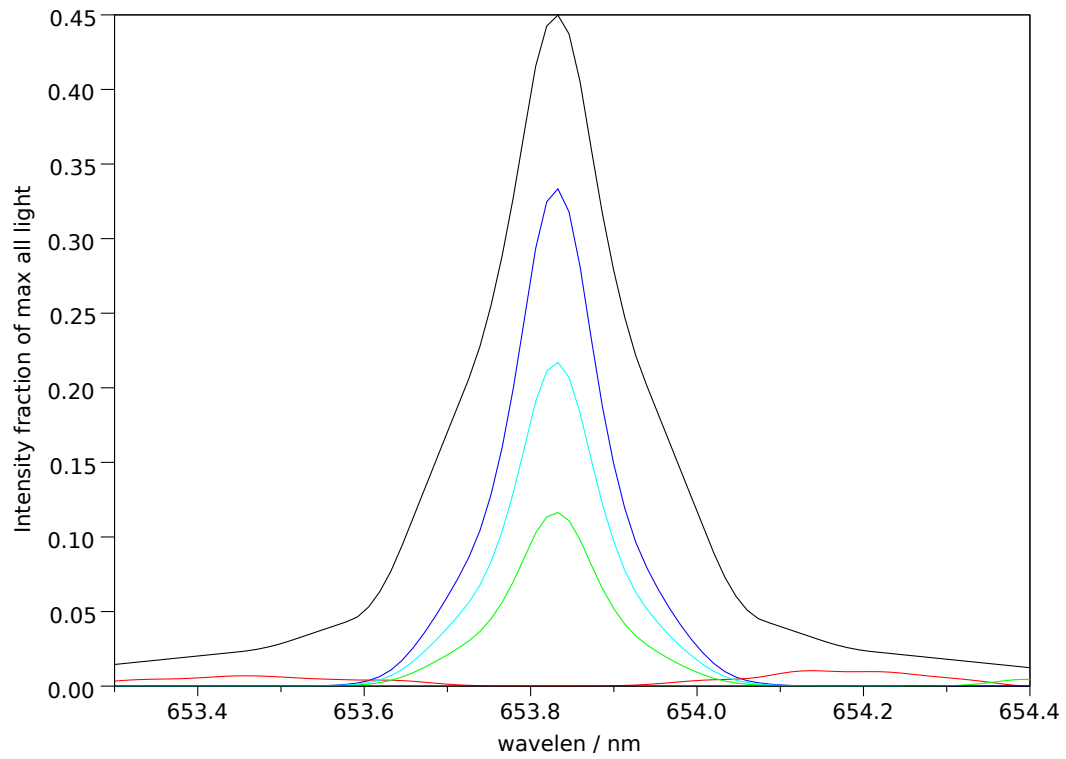

Spectra stokes sums for p=27321, t=3, ch=6

Filter 2: Makeup: Good= 72.1%, bad= 3.2%, unpol= 24.7% , good-unpol=47.3%. Total good transmitted= 25.3%