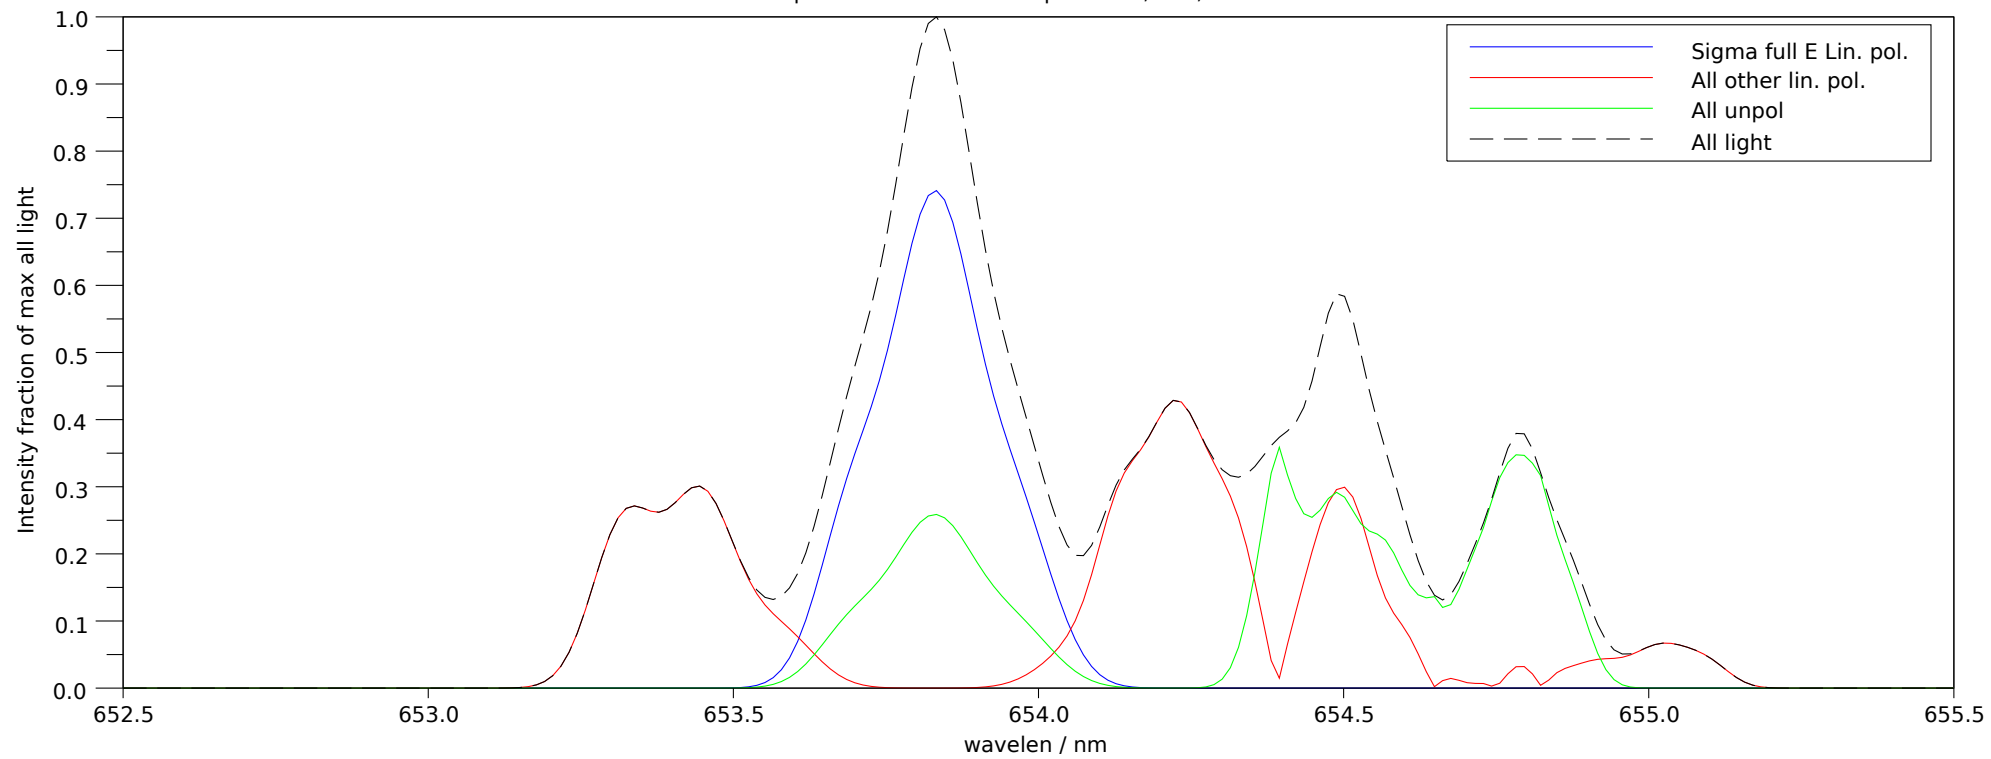

Spectra stokes sums for p=27321, t=3, ch=6

Filter 2: Makeup: Good= 72.1%, bad= 3.2%, unpol= 24.7% , good-unpol=47.3%. Total good transmitted= 25.3%