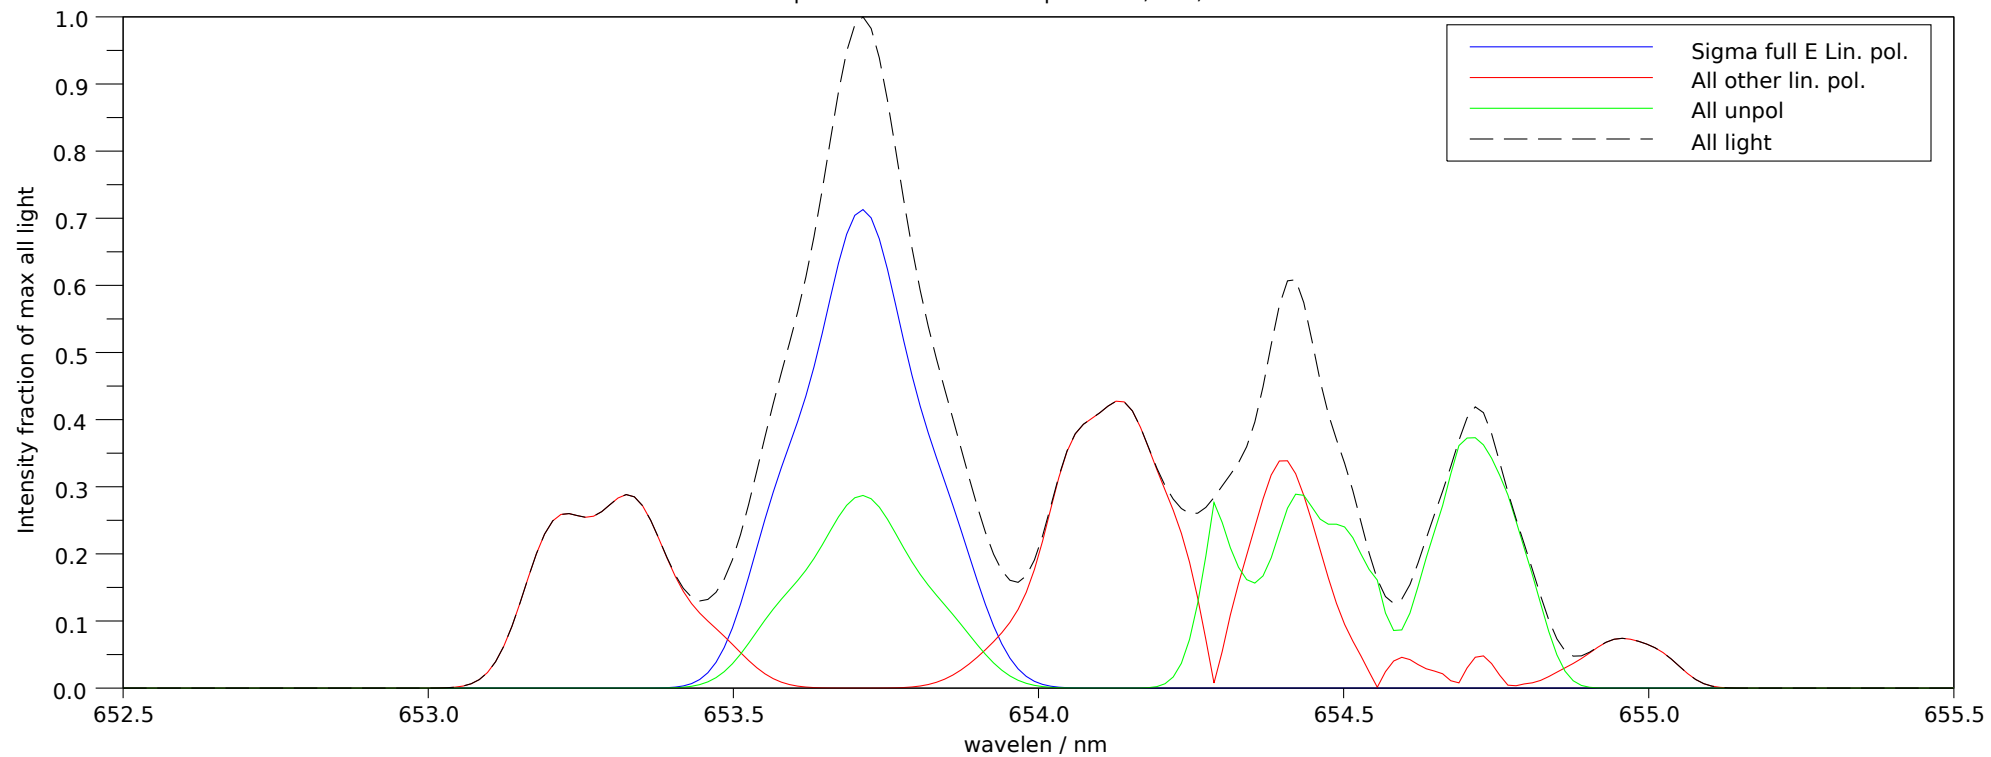

Spectra stokes sums for p=27321, t=3, ch=5

Filter 2: Makeup: Good= 69.6%, bad= 3.0%, unpol= 27.4% , good-unpol=42.2%. Total good transmitted= 25.4%