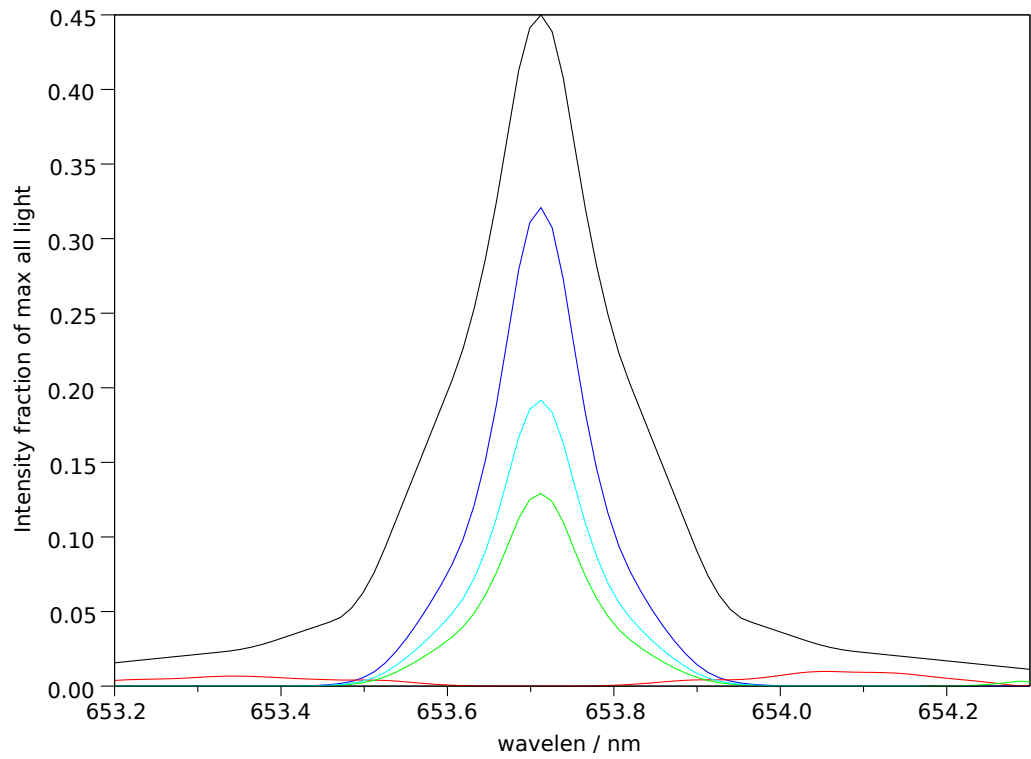

Spectra stokes sums for p=27321, t=3, ch=5

Filter 2: Makeup: Good= 69.6%, bad= 3.0%, unpol= 27.4% , good-unpol=42.2%. Total good transmitted= 25.4%