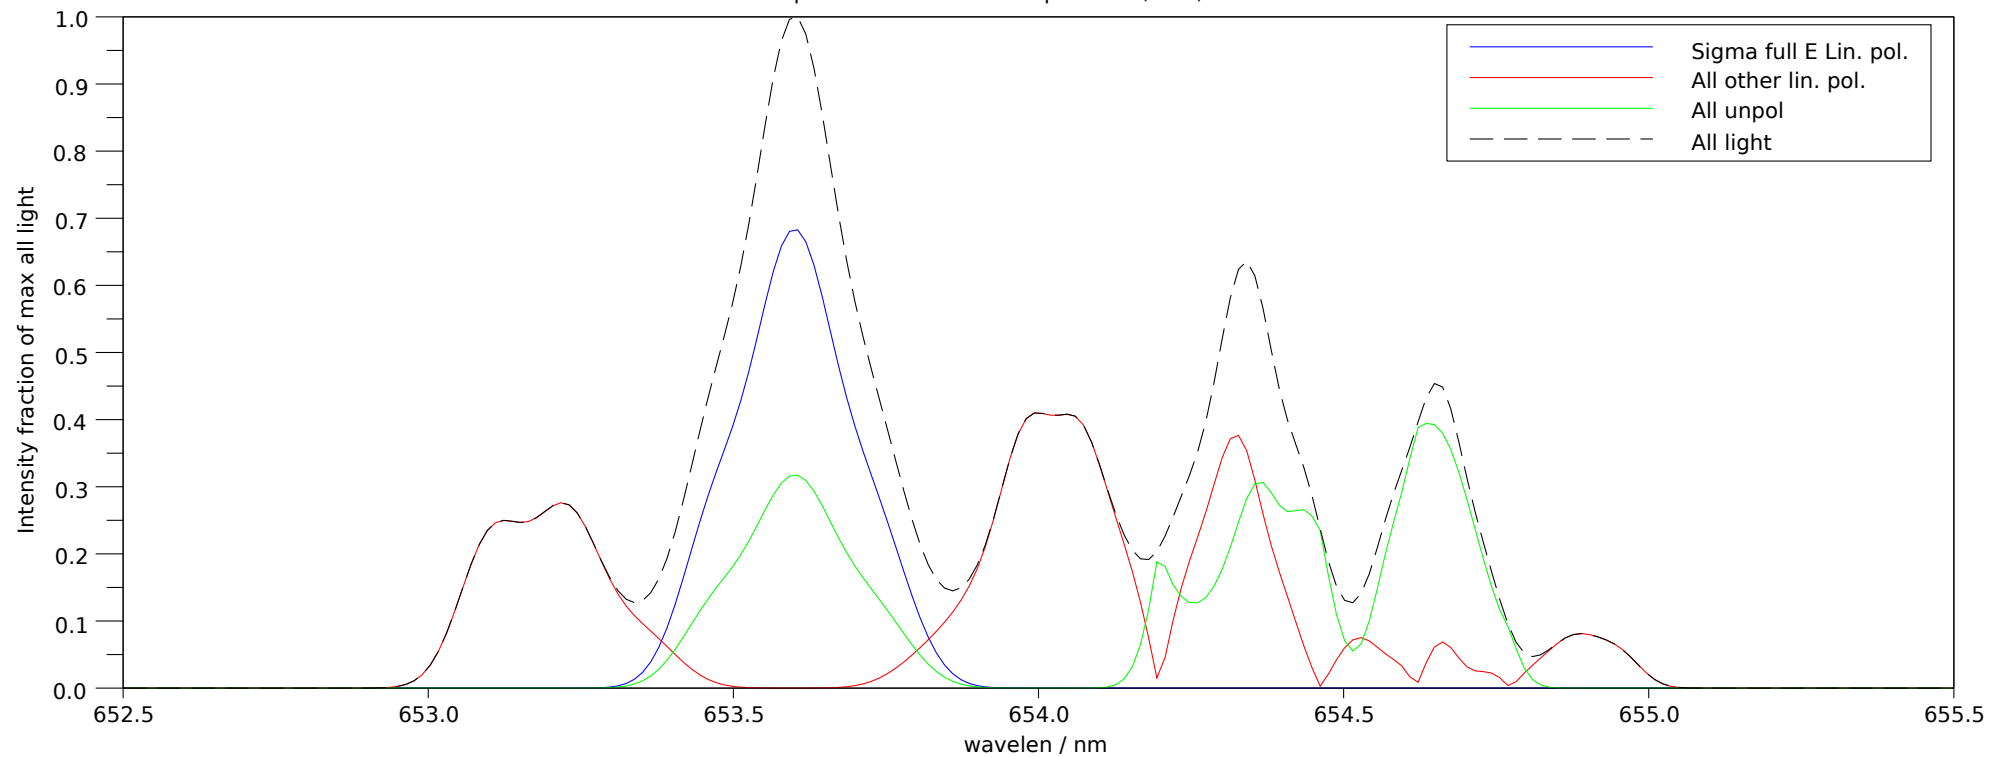

Spectra stokes sums for p=27321, t=3, ch=4

Filter 2: Makeup: Good= 66.9%, bad= 2.8%, unpol= 30.3% , good-unpol=36.7%. Total good transmitted= 25.6%