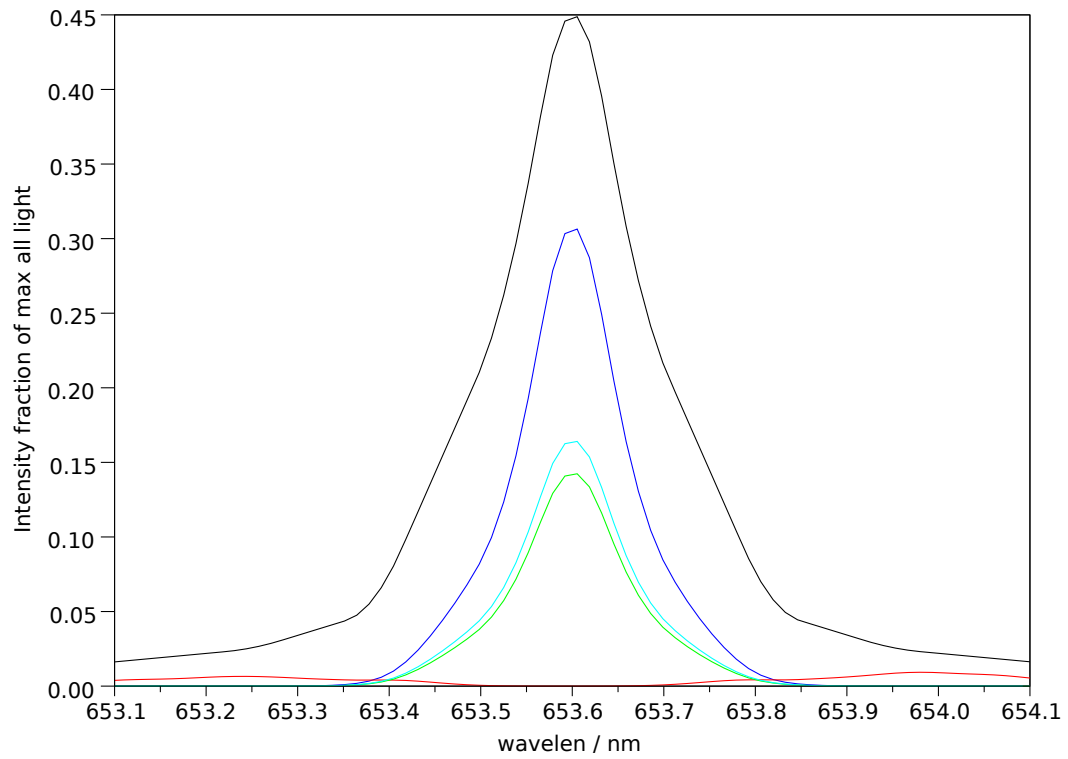

Spectra stokes sums for p=27321, t=3, ch=4

Filter 2: Makeup: Good= 66.9%, bad= 2.8%, unpol= 30.3% , good-unpol=36.7%. Total good transmitted= 25.6%