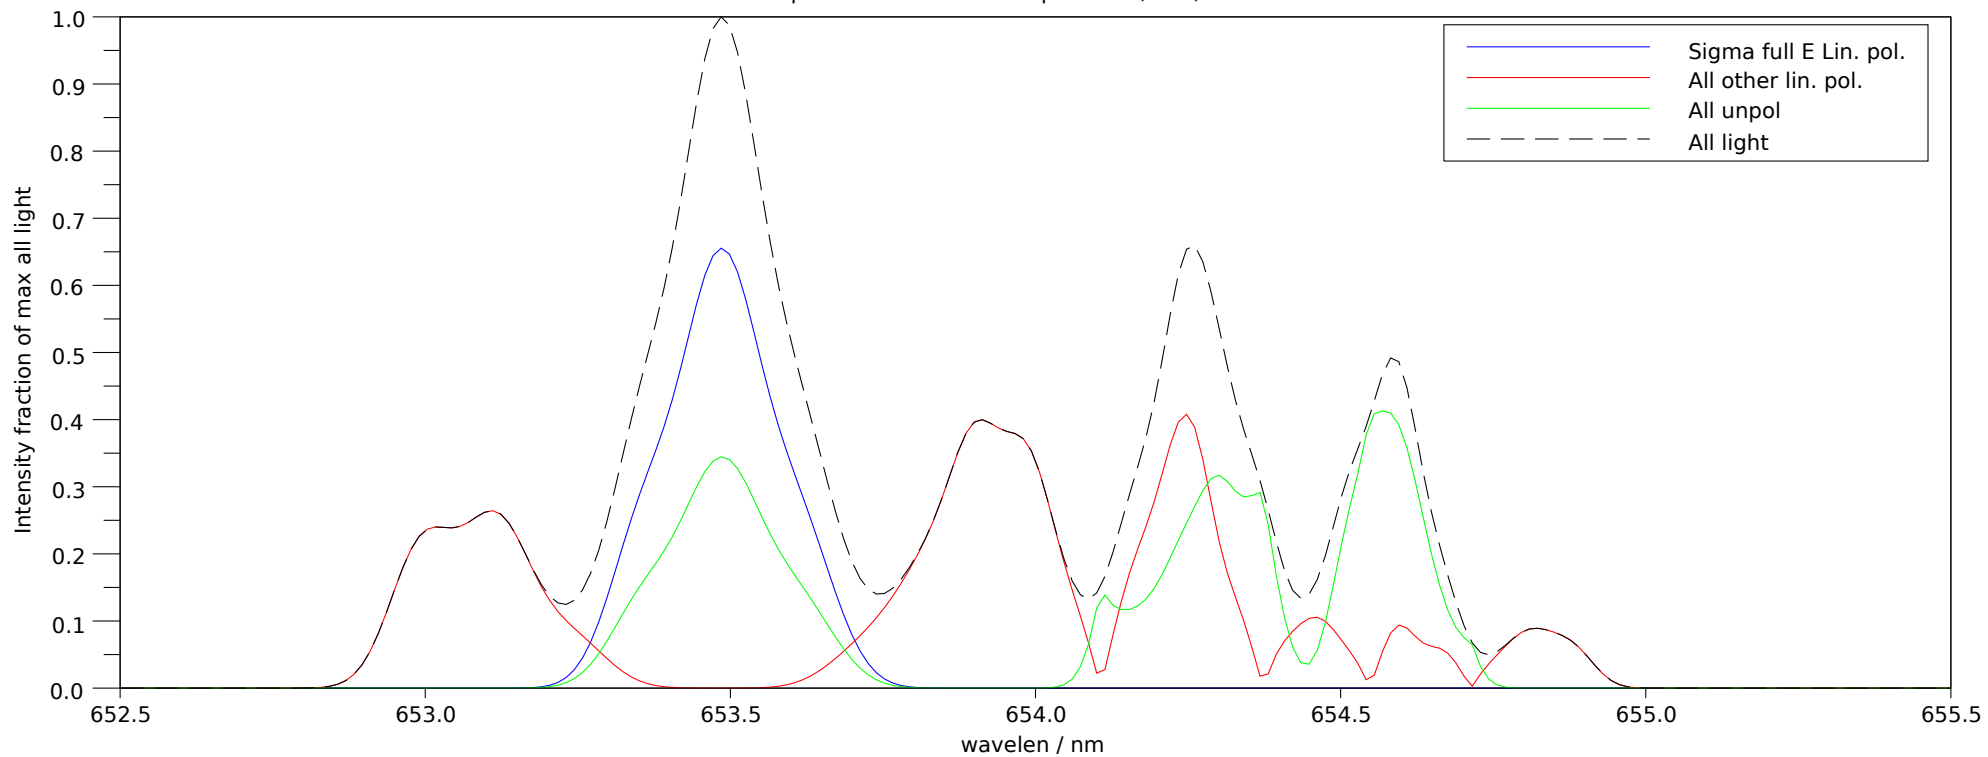

Spectra stokes sums for p=27321, t=3, ch=3

Filter 2: Makeup: Good= 64.6%, bad= 2.5%, unpol= 32.9% , good-unpol=31.6%. Total good transmitted= 25.7%