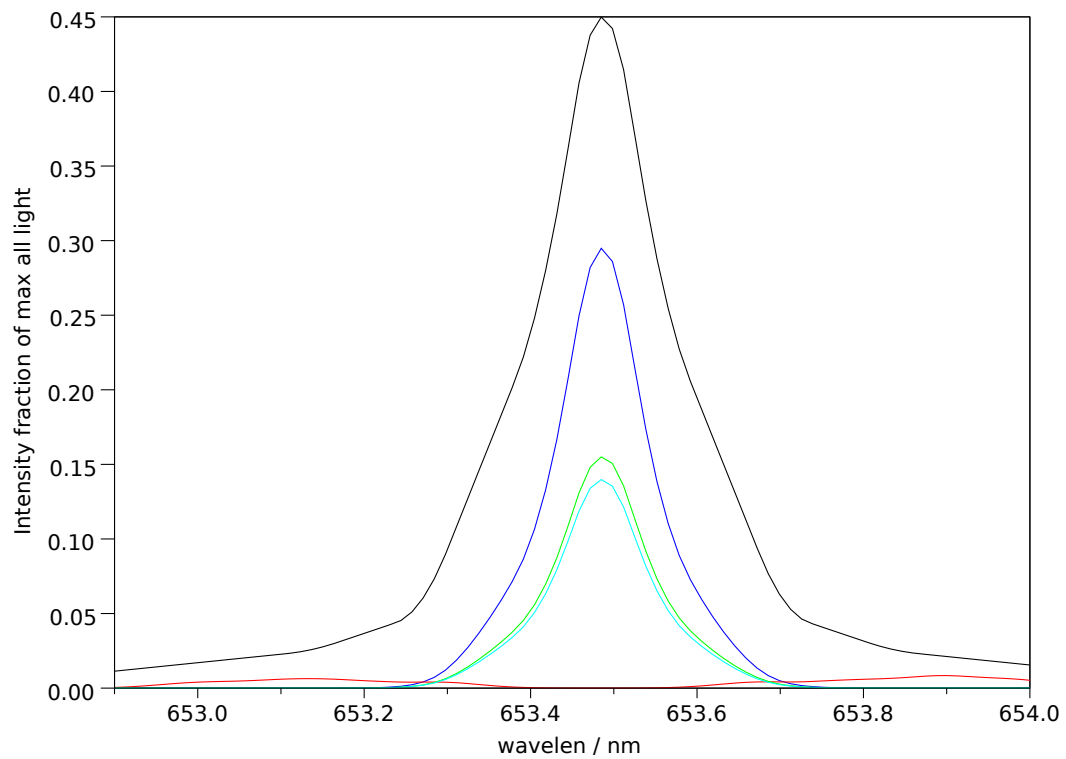

Spectra stokes sums for p=27321, t=3, ch=3

Filter 2: Makeup: Good= 64.6%, bad= 2.5%, unpol= 32.9% , good-unpol=31.6%. Total good transmitted= 25.7%