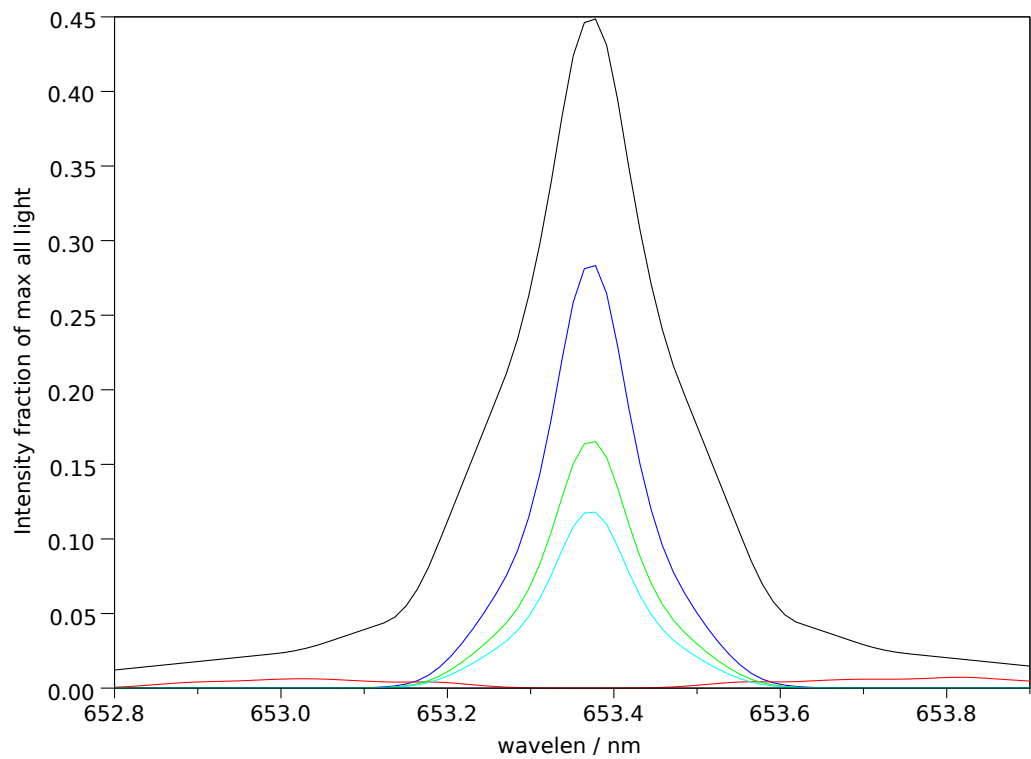

Spectra stokes sums for p=27321, t=3, ch=2

Filter 2: Makeup: Good= 62.5%, bad= 2.2%, unpol= 35.3% , good-unpol=27.2%. Total good transmitted= 25.8%