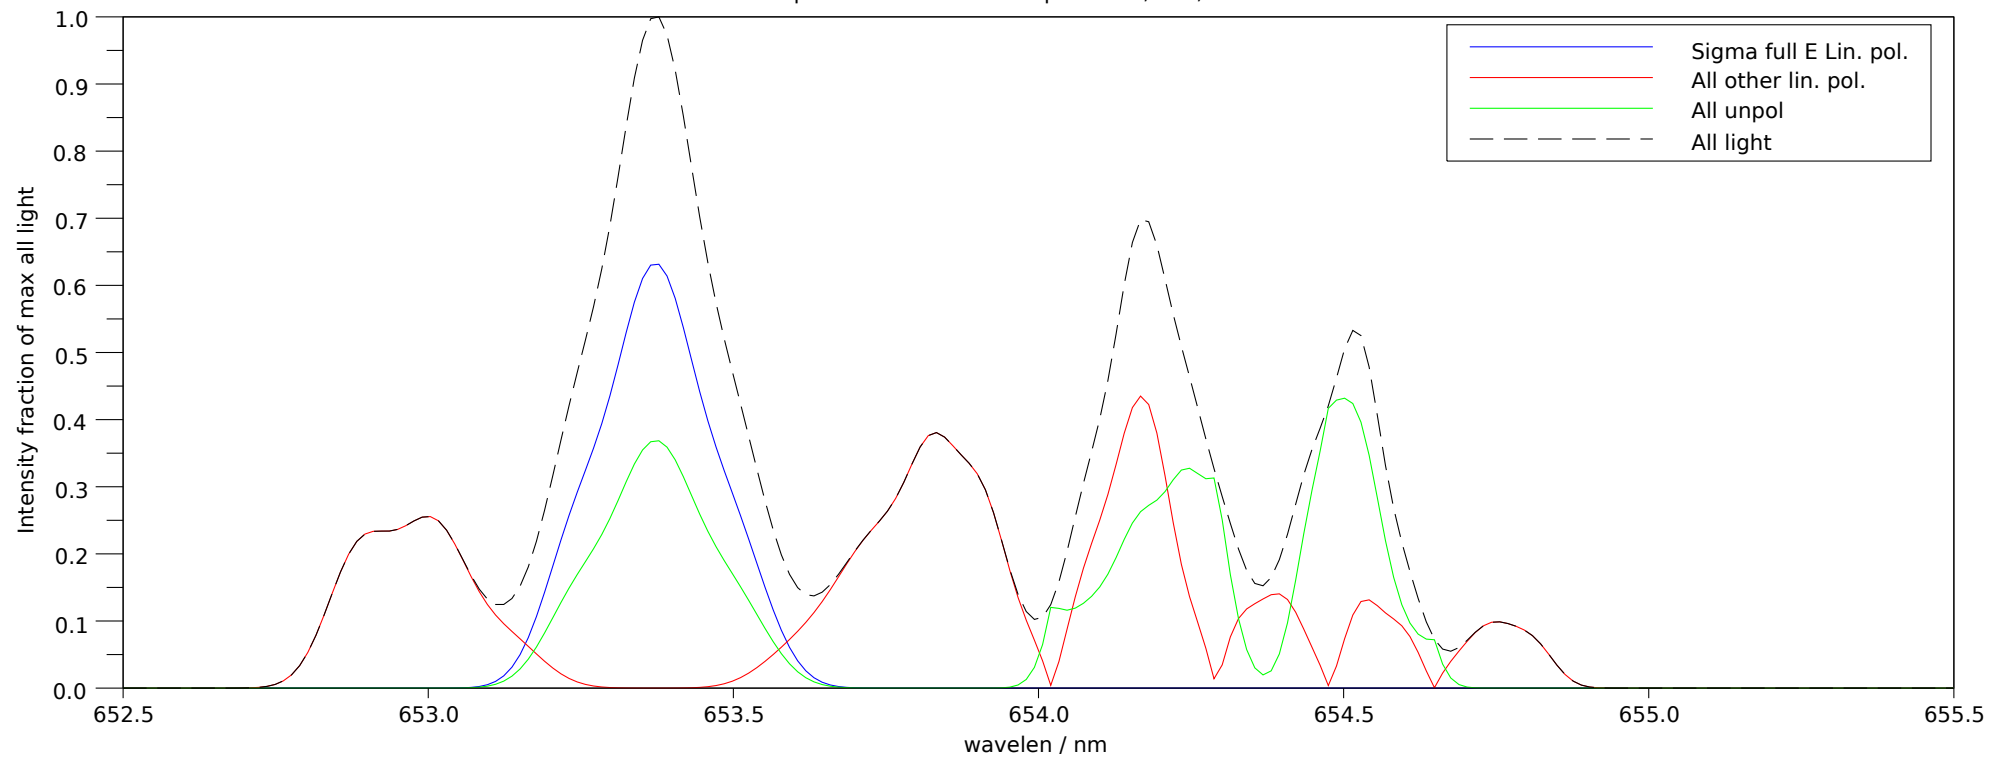

Spectra stokes sums for p=27321, t=3, ch=2

Filter 2: Makeup: Good= 62.5%, bad= 2.2%, unpol= 35.3% , good-unpol=27.2%. Total good transmitted= 25.8%