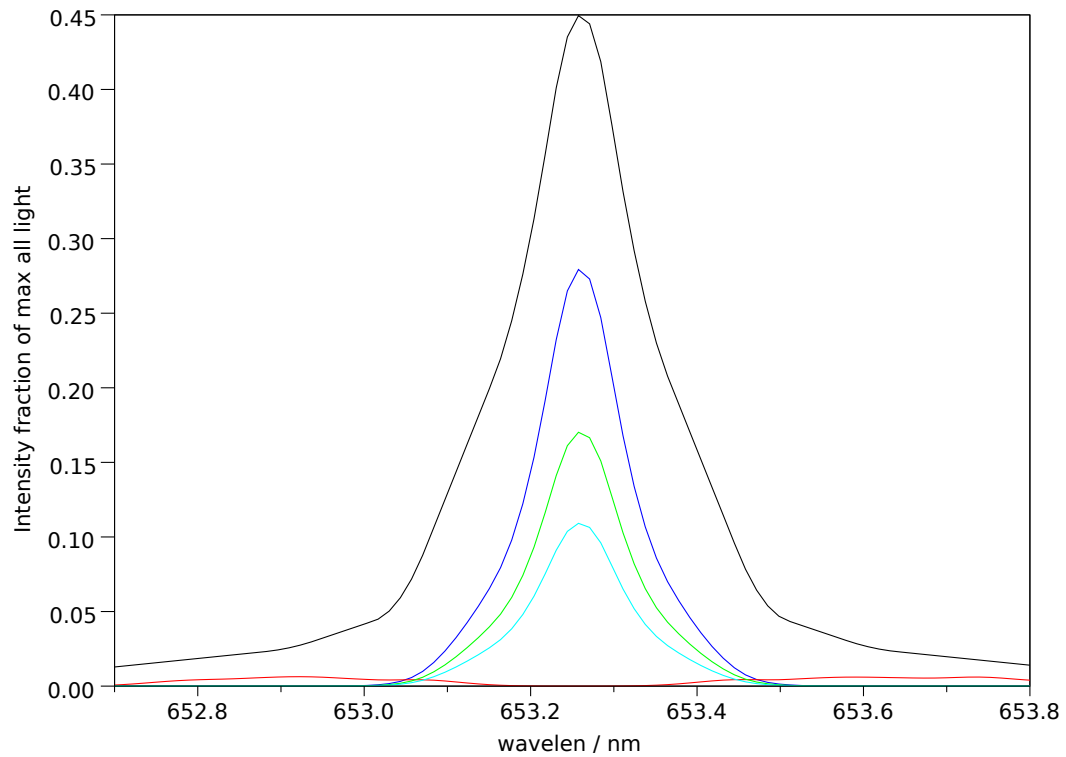

Spectra stokes sums for p=27321, t=3, ch=1

Filter 2: Makeup: Good= 61.8%, bad= 1.9%, unpol= 36.3% , good-unpol=25.5%. Total good transmitted= 26.0%