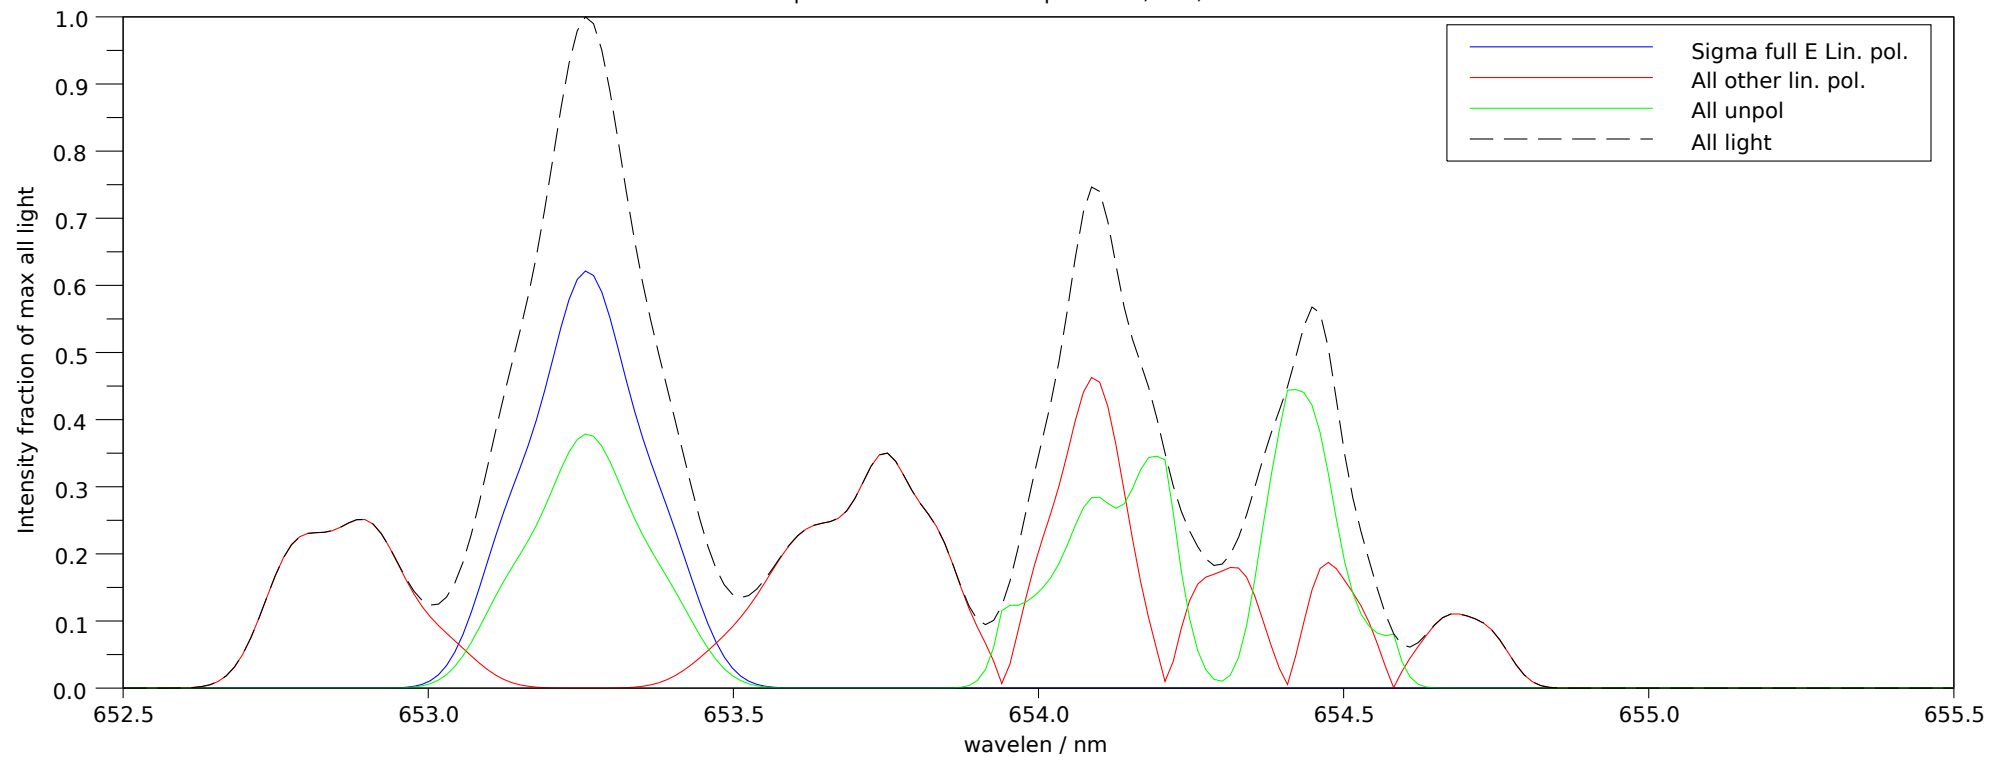

Spectra stokes sums for p=27321, t=3, ch=1

Filter 2: Makeup: Good= 61.8%, bad= 1.9%, unpol= 36.3% , good-unpol=25.5%. Total good transmitted= 26.0%