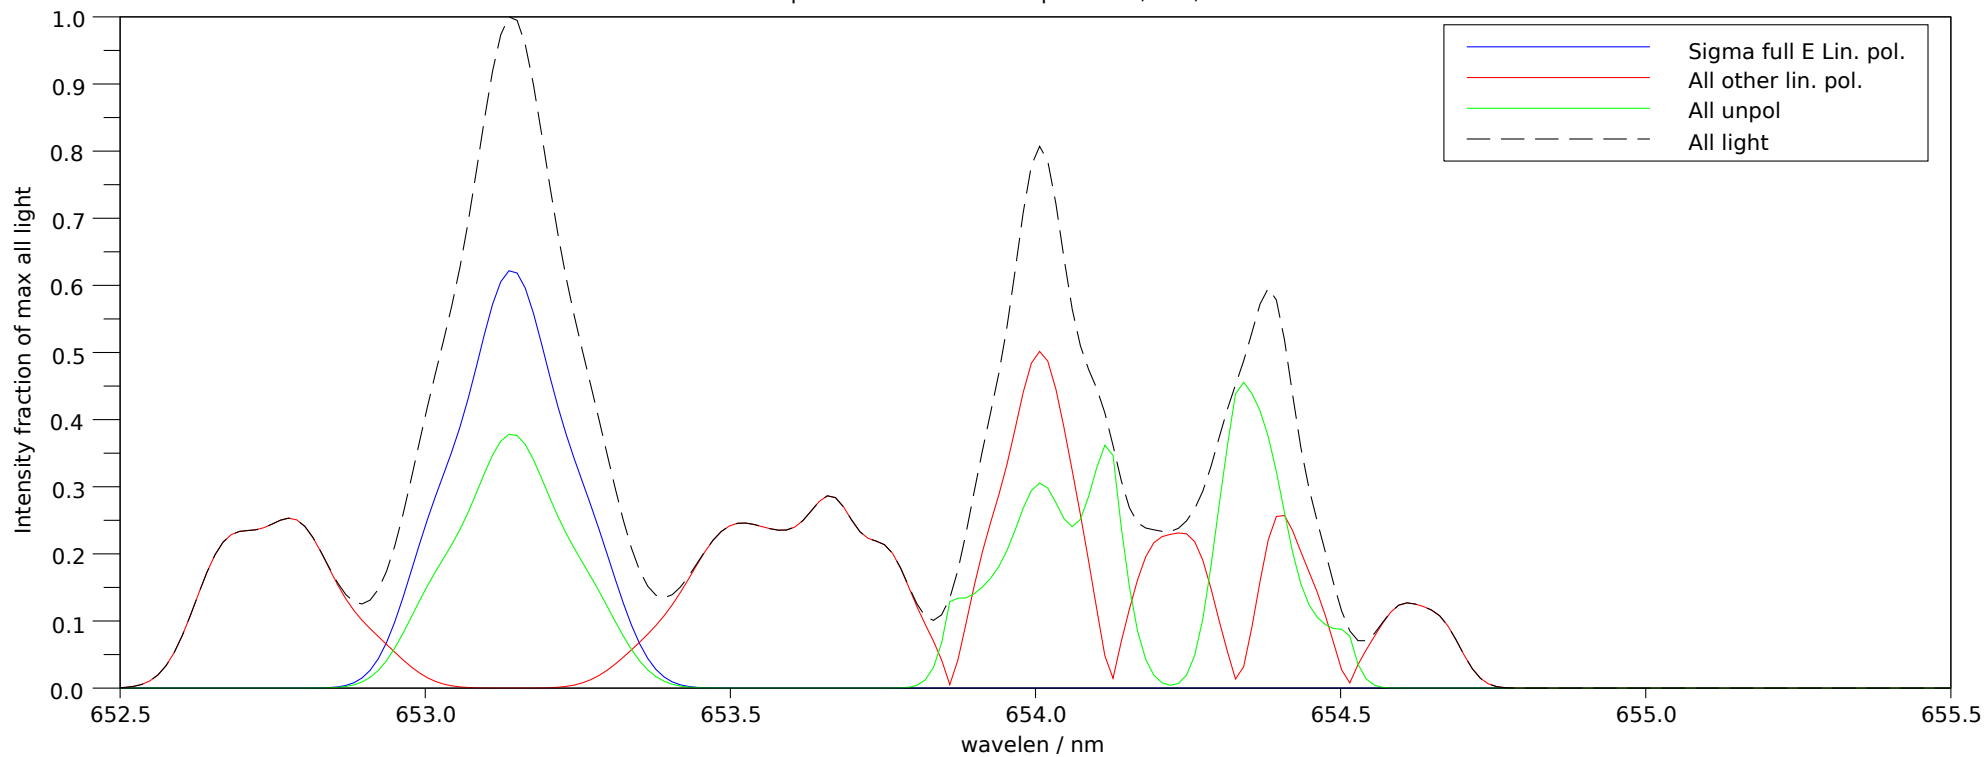

Spectra stokes sums for p=27321, t=3, ch=0

Filter 2: Makeup: Good= 62.1%, bad= 1.6%, unpol= 36.3% , good-unpol=25.8%. Total good transmitted= 26.2%