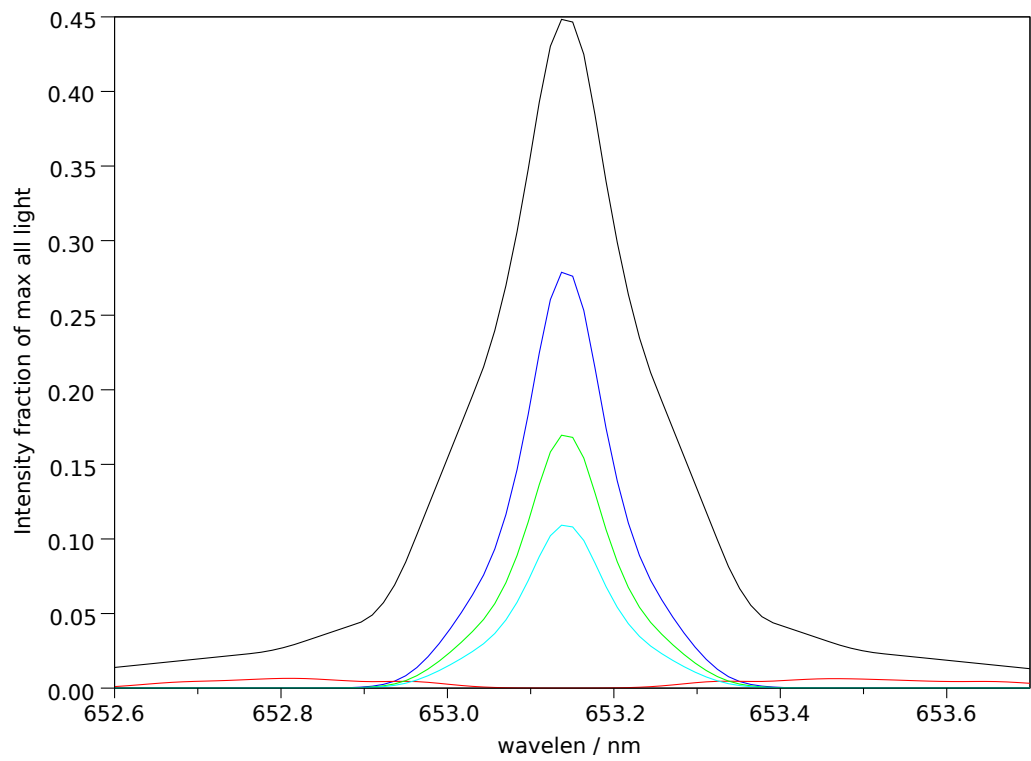

Spectra stokes sums for p=27321, t=3, ch=0

Filter 2: Makeup: Good= 62.1%, bad= 1.6%, unpol= 36.3% , good-unpol=25.8%. Total good transmitted= 26.2%