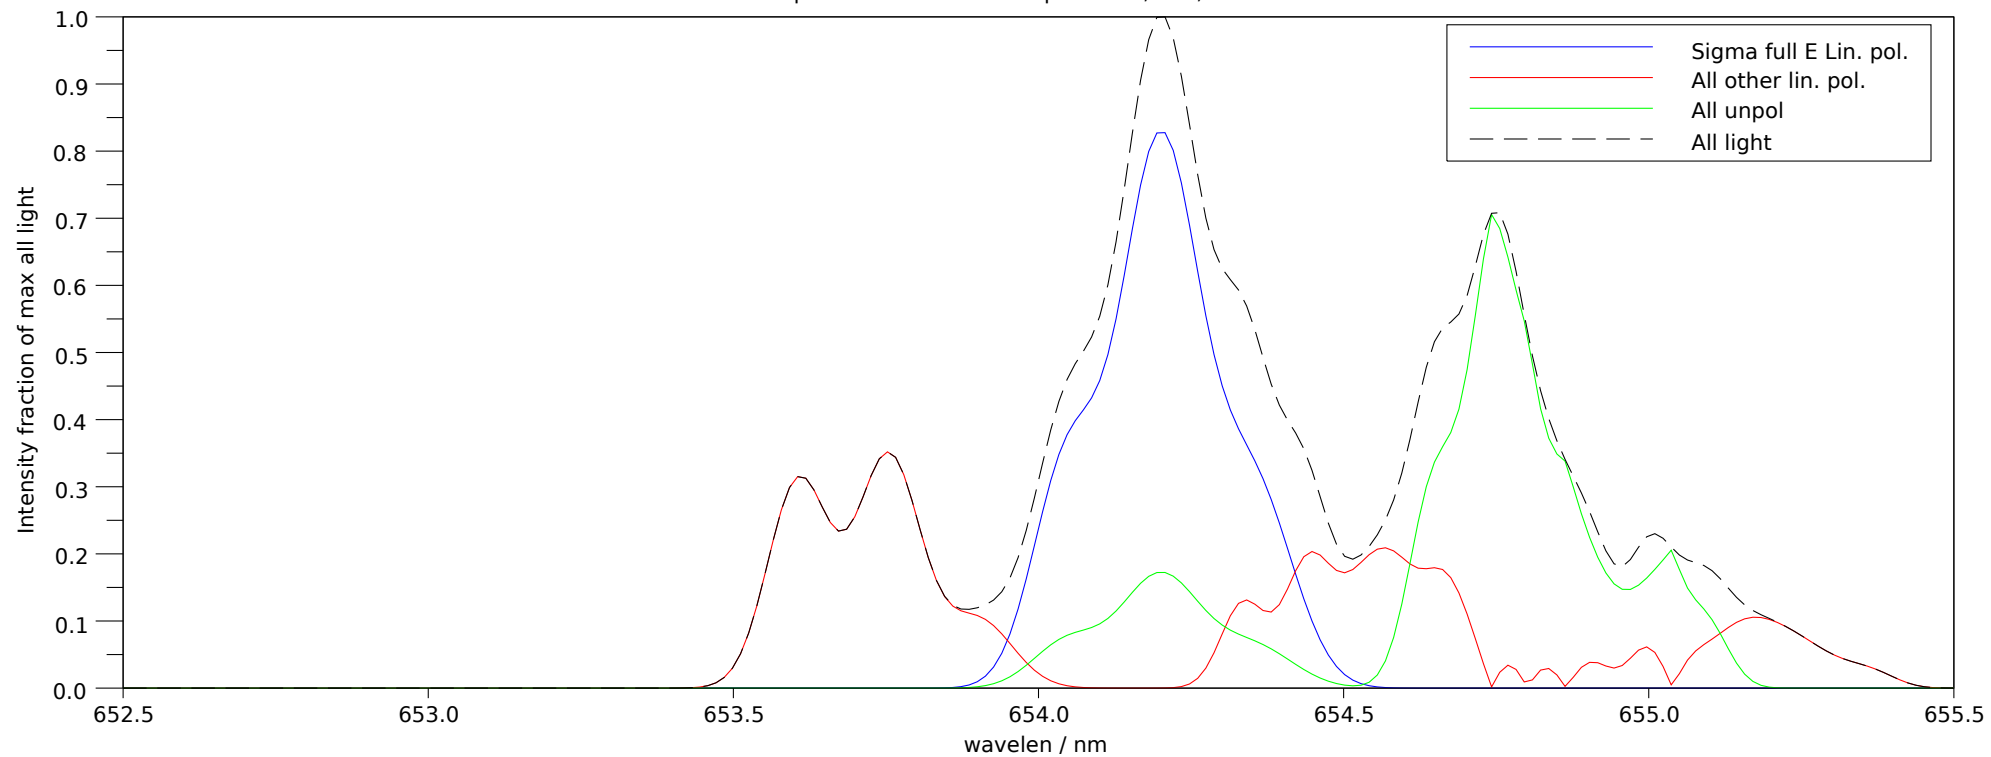

Spectra stokes sums for p=26960, t=3, ch=9

Filter 2: Makeup: Good= 78.2%, bad= 5.2%, unpol= 16.6% , good-unpol=61.6%. Total good transmitted= 23.8%