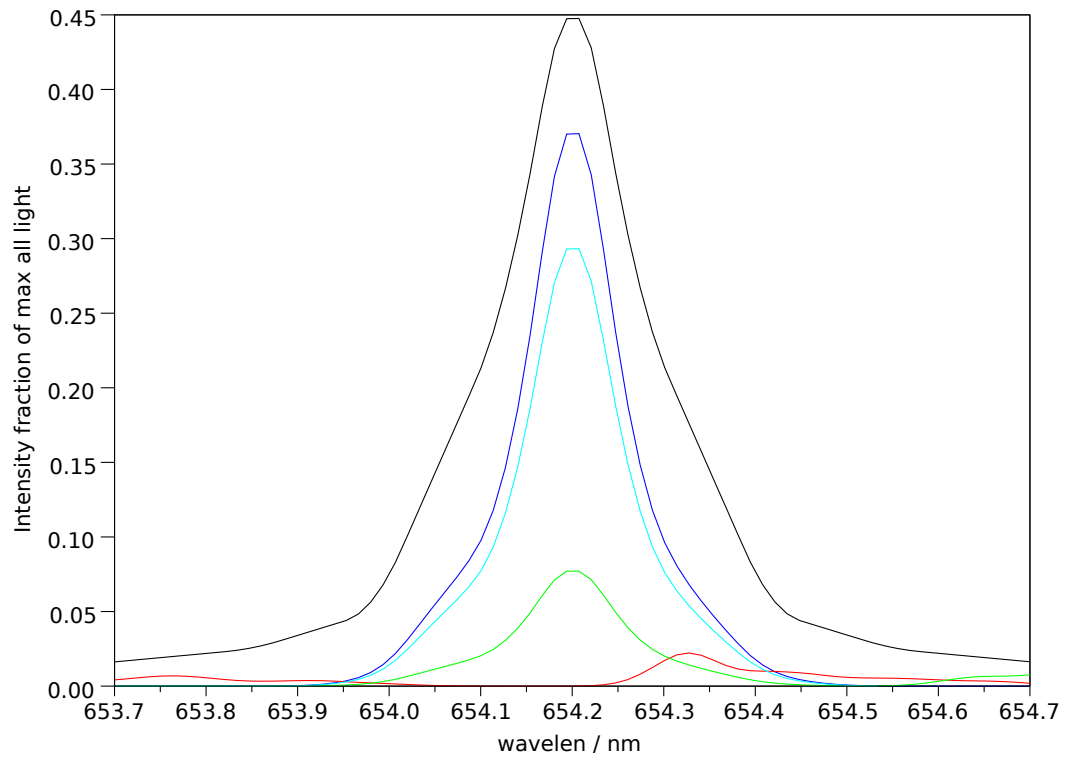

Spectra stokes sums for p=26960, t=3, ch=9

Filter 2: Makeup: Good= 78.2%, bad= 5.2%, unpol= 16.6% , good-unpol=61.6%. Total good transmitted= 23.8%