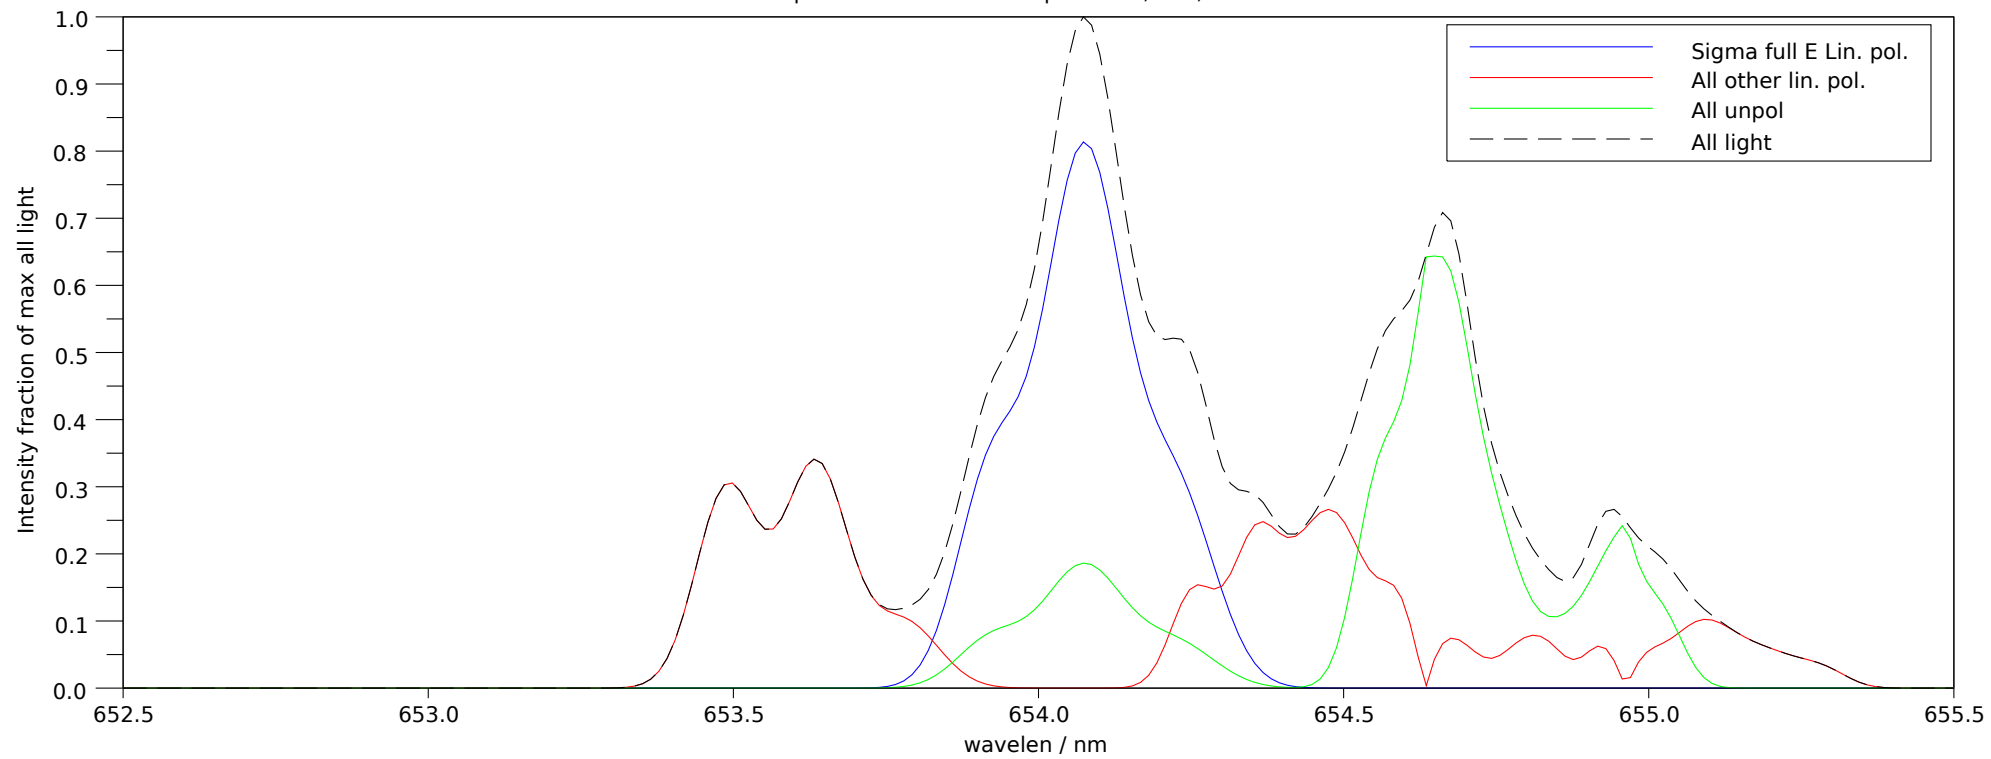

Spectra stokes sums for p=26960, t=3, ch=8

Filter 2: Makeup: Good= 78.1%, bad= 3.9%, unpol= 18.0% , good-unpol=60.1%. Total good transmitted= 23.9%