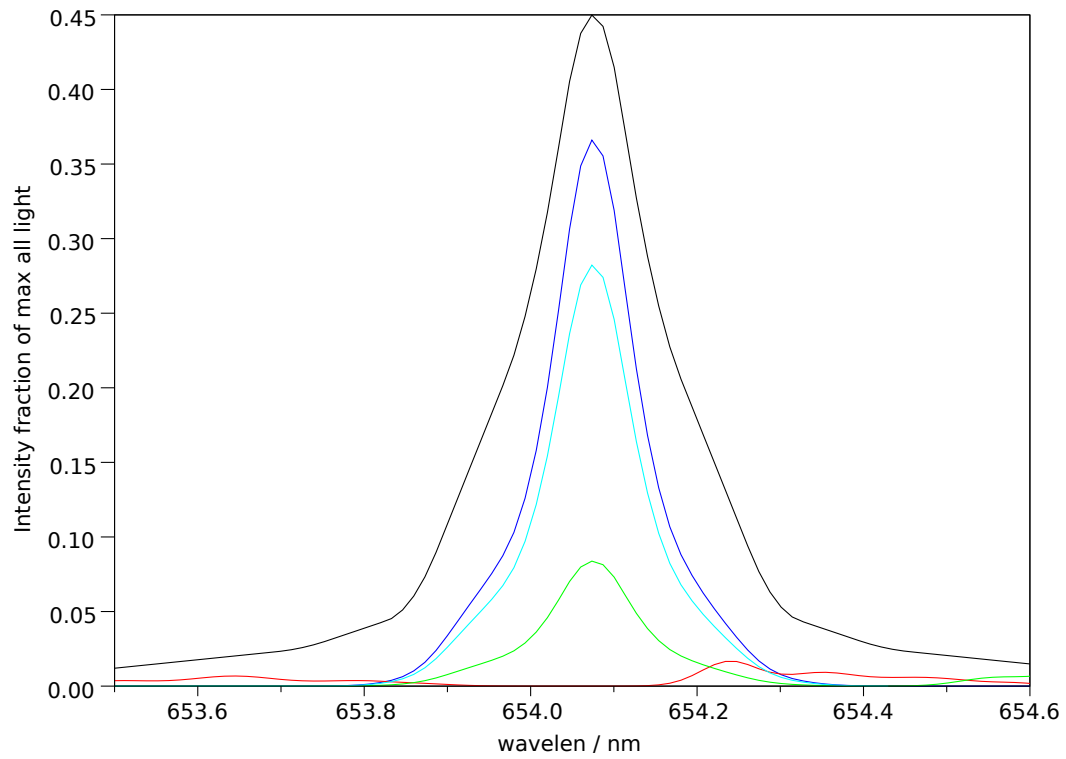

Spectra stokes sums for p=26960, t=3, ch=8

Filter 2: Makeup: Good= 78.1%, bad= 3.9%, unpol= 18.0% , good-unpol=60.1%. Total good transmitted= 23.9%