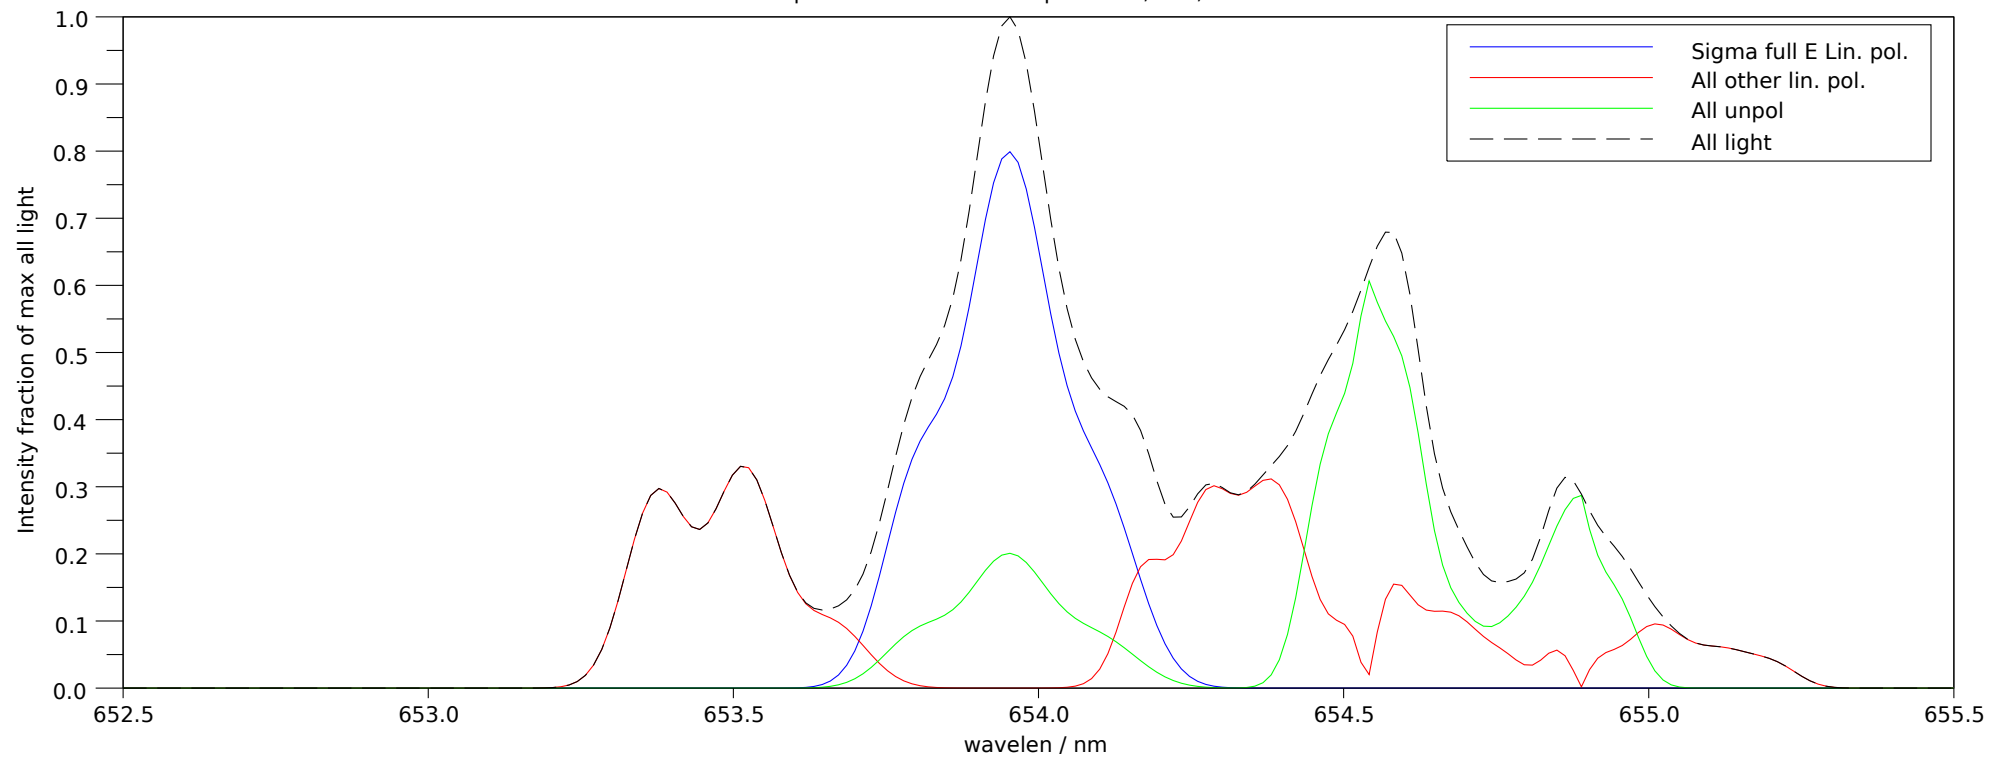

Spectra stokes sums for p=26960, t=3, ch=7

Filter 2: Makeup: Good= 77.7%, bad= 2.9%, unpol= 19.4% , good-unpol=58.3%. Total good transmitted= 24.1%