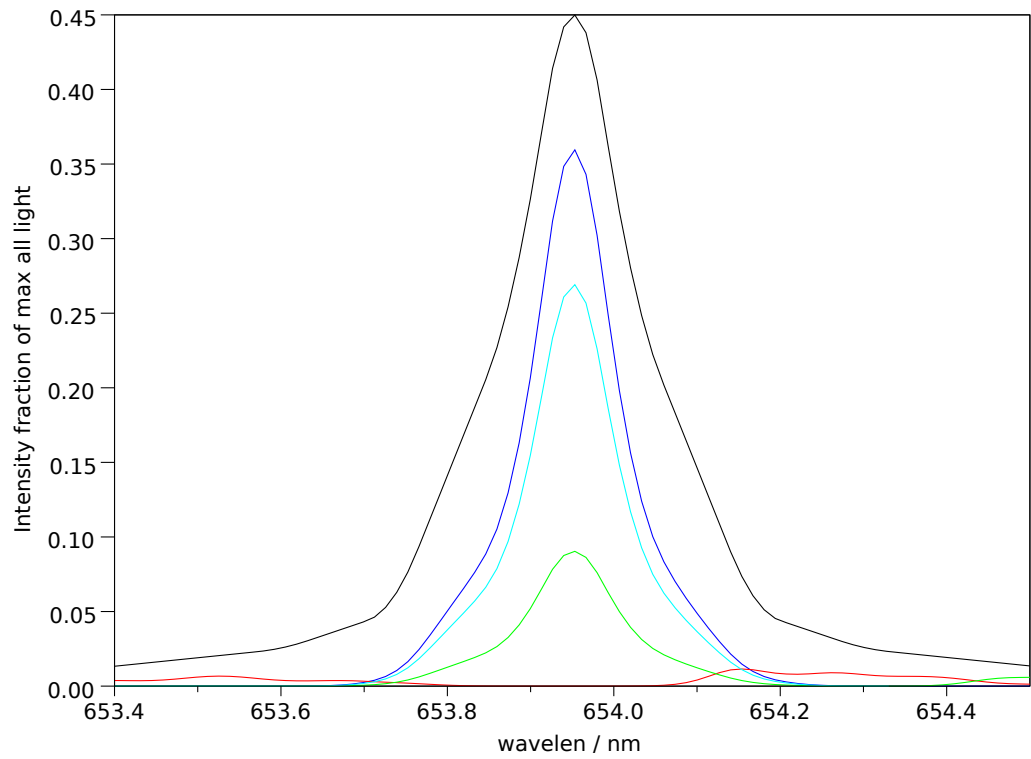

Spectra stokes sums for p=26960, t=3, ch=7

Filter 2: Makeup: Good= 77.7%, bad= 2.9%, unpol= 19.4% , good-unpol=58.3%. Total good transmitted= 24.1%