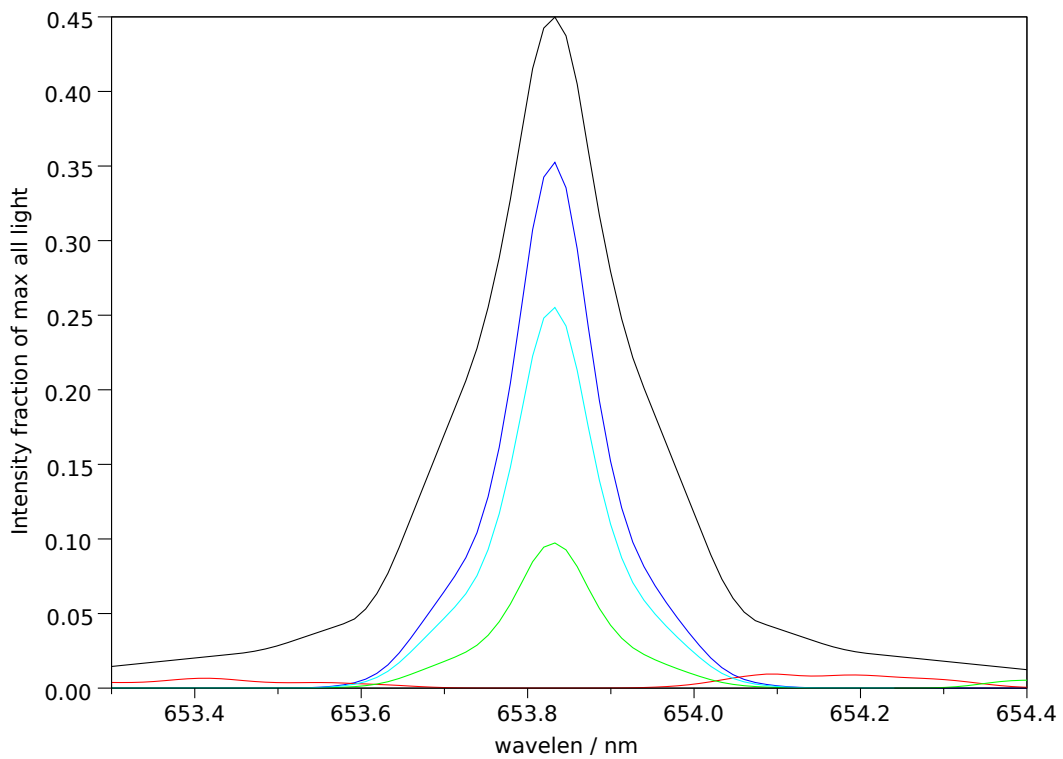

Spectra stokes sums for p=26960, t=3, ch=6

Filter 2: Makeup: Good= 76.7%, bad= 2.5%, unpol= 20.8% , good-unpol=55.9%. Total good transmitted= 24.3%