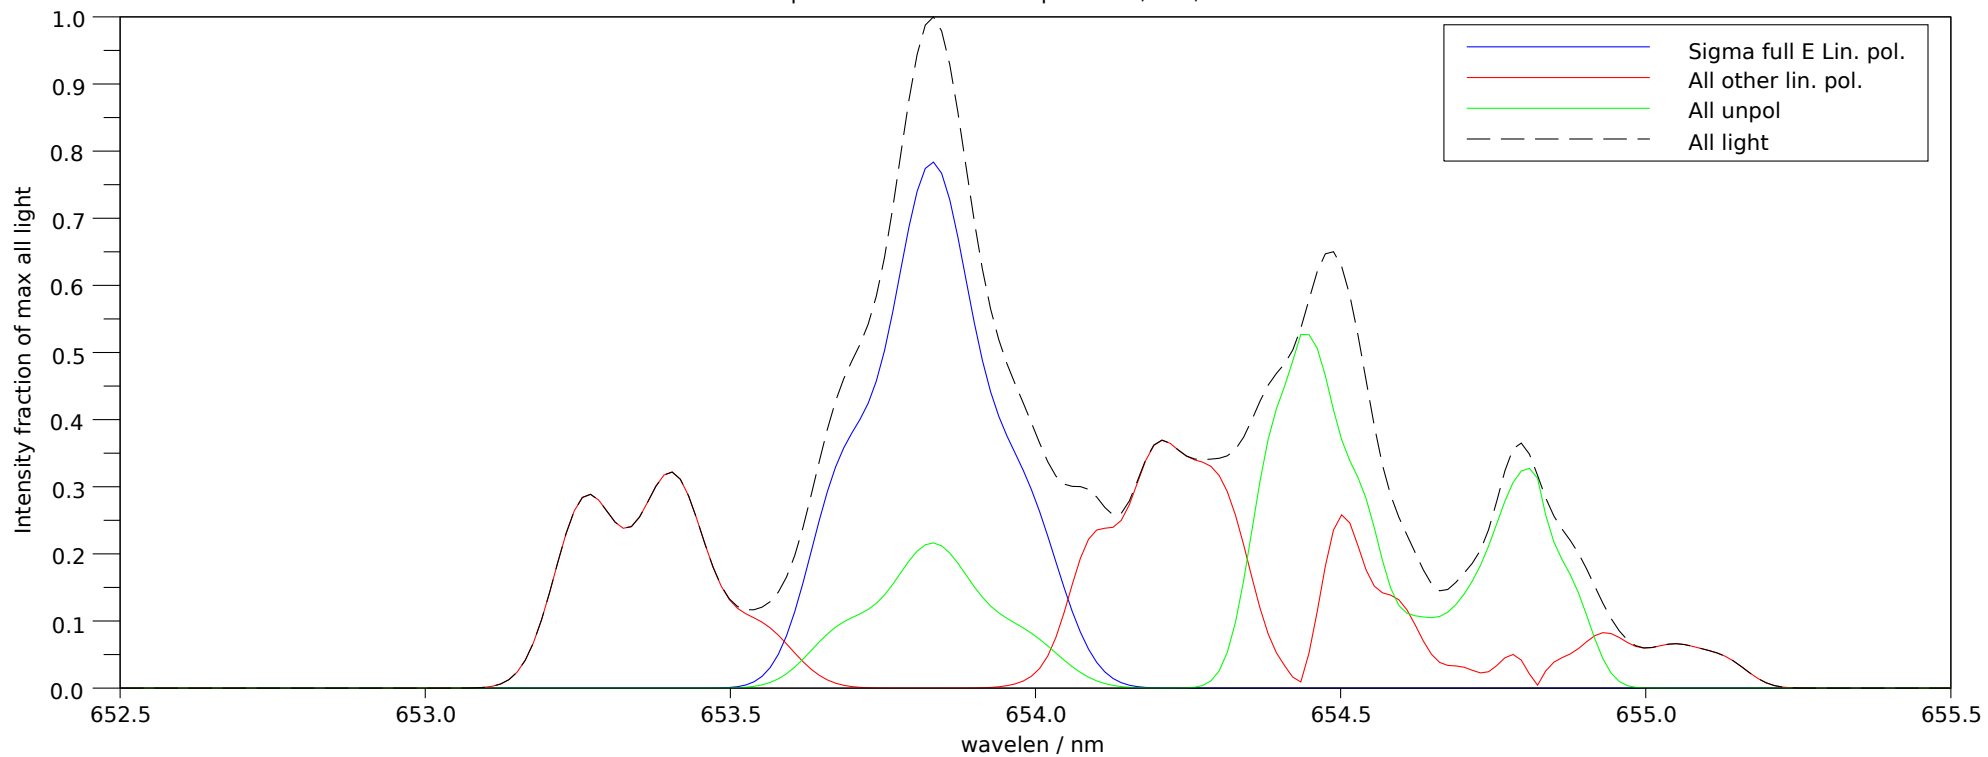

Spectra stokes sums for p=26960, t=3, ch=6

Filter 2: Makeup: Good= 76.7%, bad= 2.5%, unpol= 20.8% , good-unpol=55.9%. Total good transmitted= 24.3%