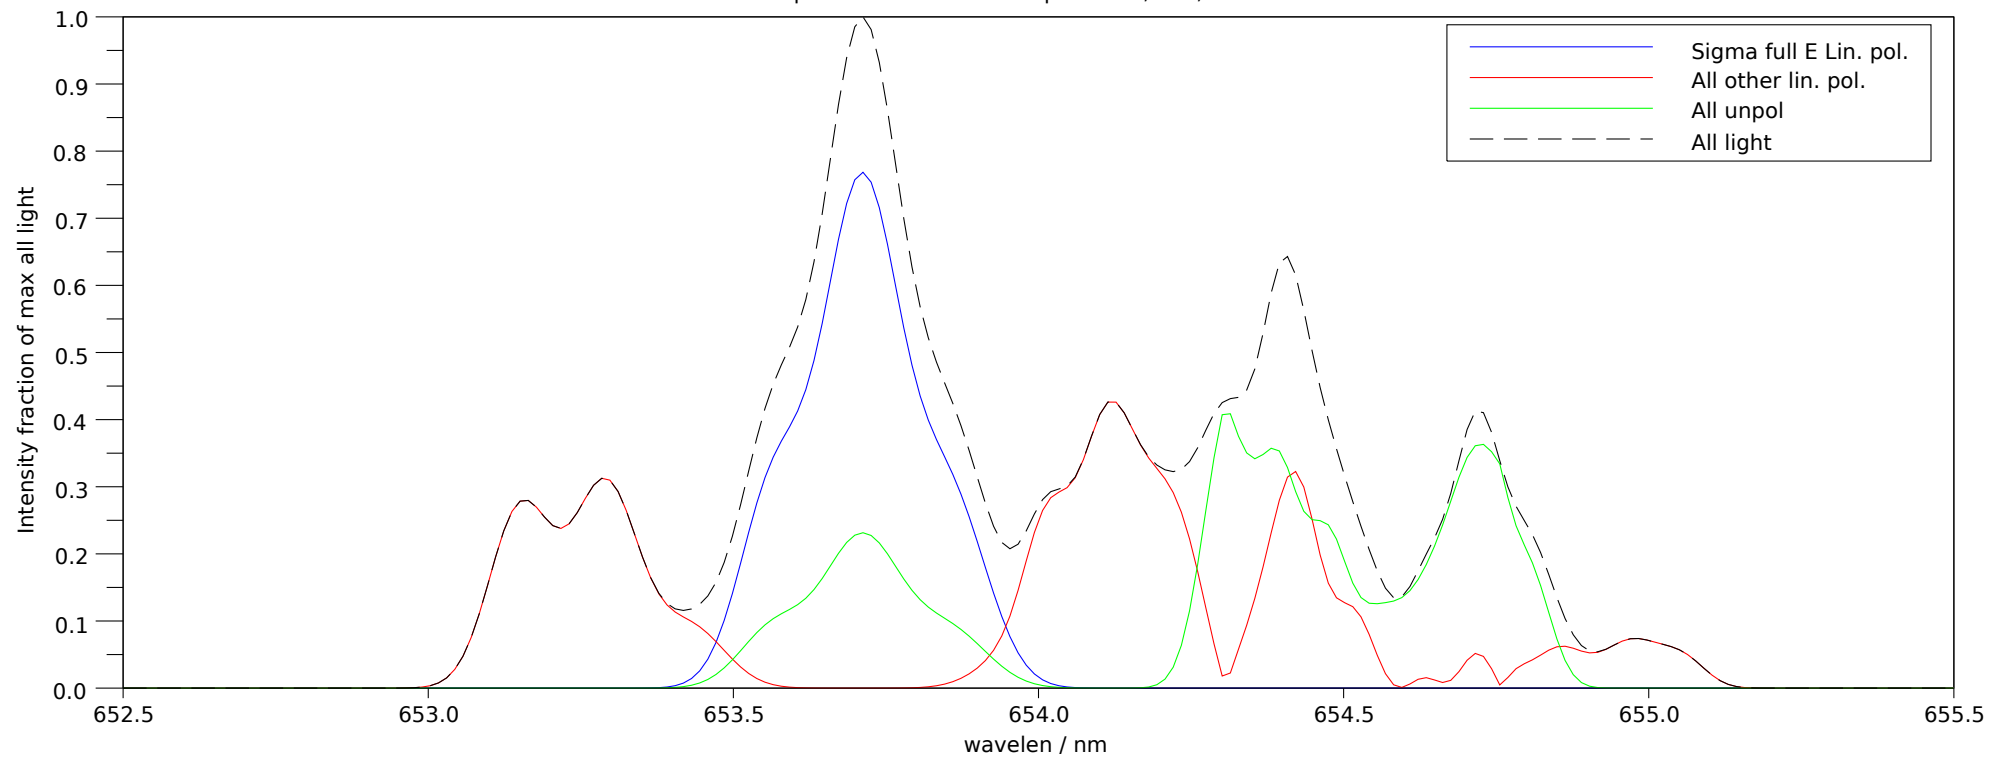

Spectra stokes sums for p=26960, t=3, ch=5

Filter 2: Makeup: Good= 75.5%, bad= 2.4%, unpol= 22.1% , good-unpol=53.4%. Total good transmitted= 24.5%