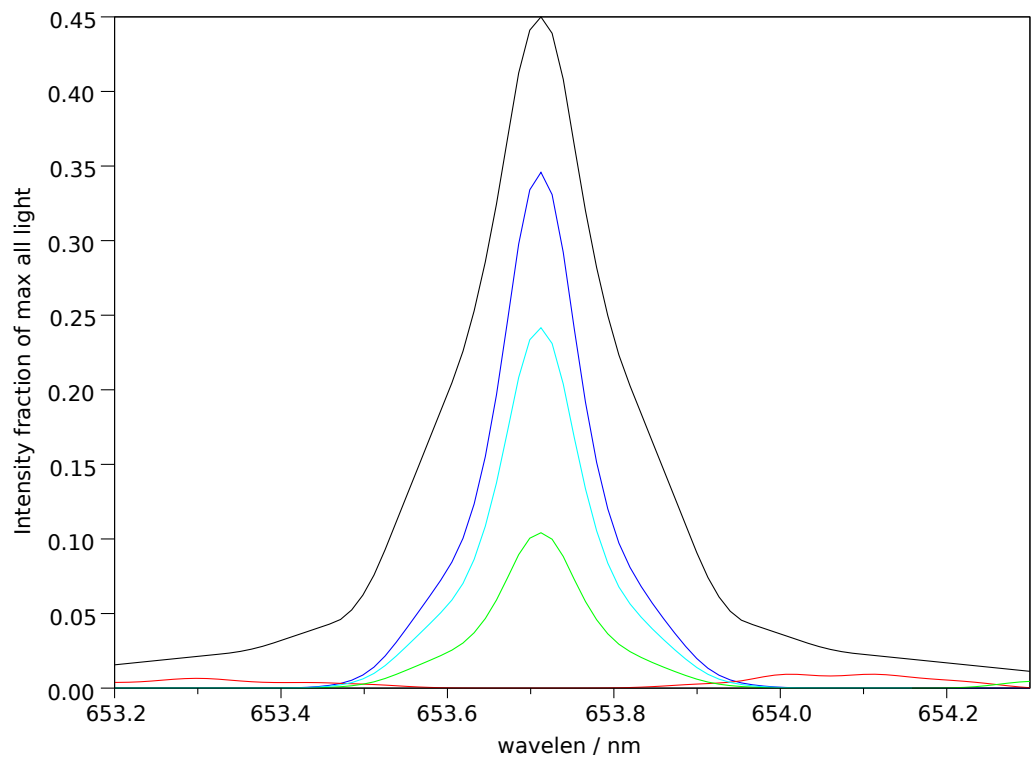

Spectra stokes sums for p=26960, t=3, ch=5

Filter 2: Makeup: Good= 75.5%, bad= 2.4%, unpol= 22.1% , good-unpol=53.4%. Total good transmitted= 24.5%