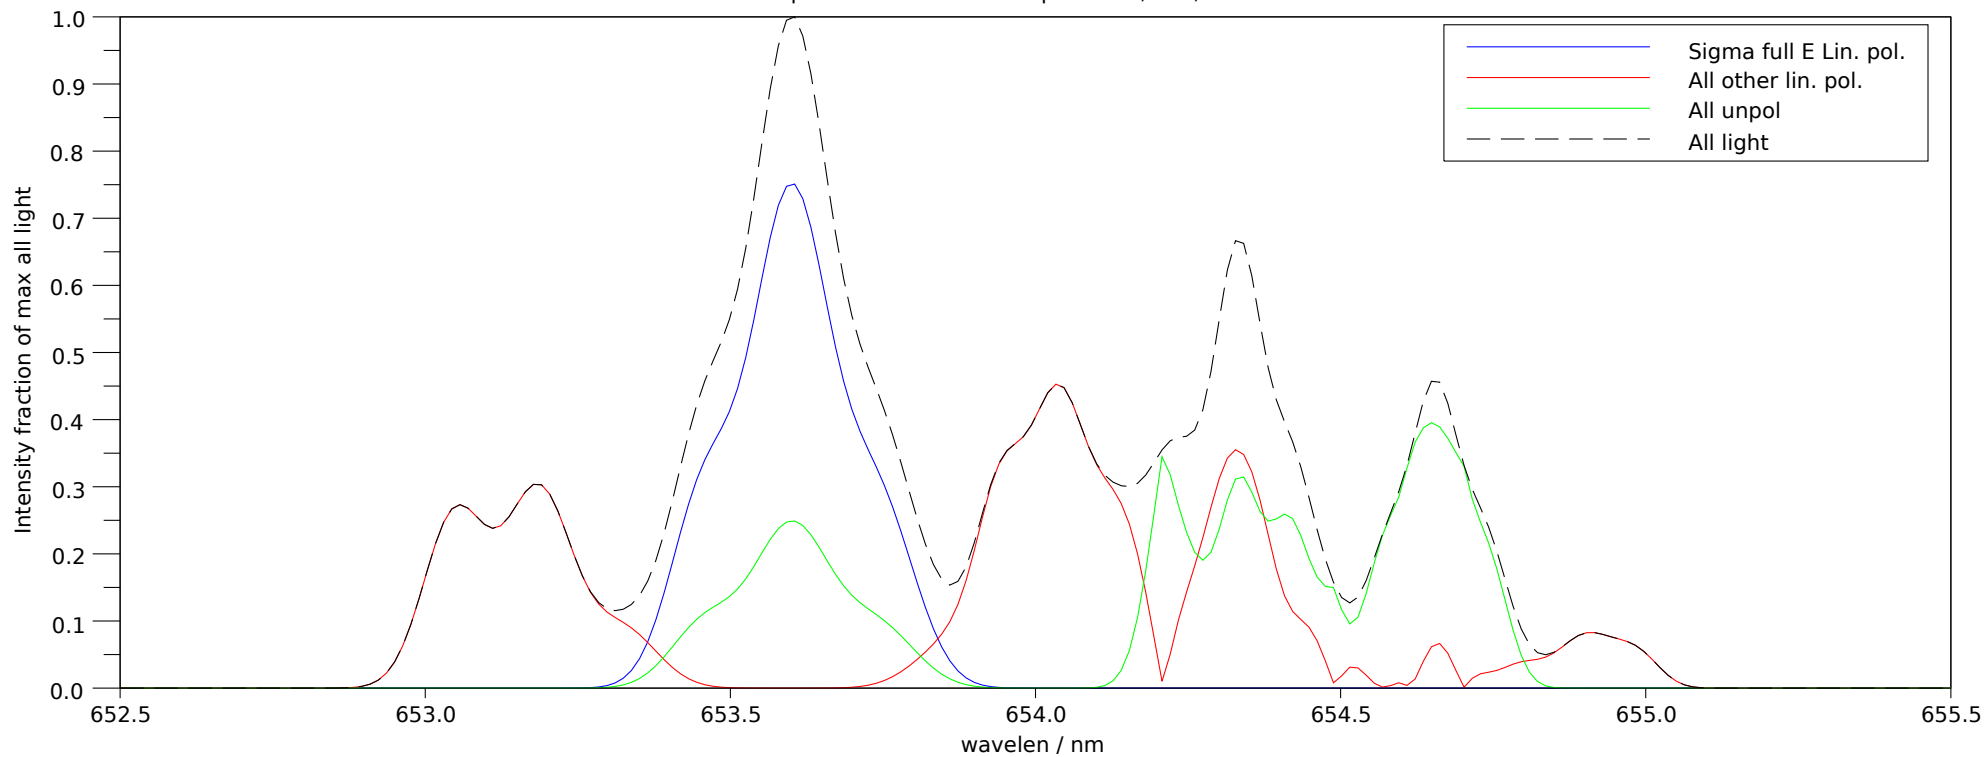

Spectra stokes sums for p=26960, t=3, ch=4

Filter 2: Makeup: Good= 74.1%, bad= 2.3%, unpol= 23.6% , good-unpol=50.5%. Total good transmitted= 24.6%