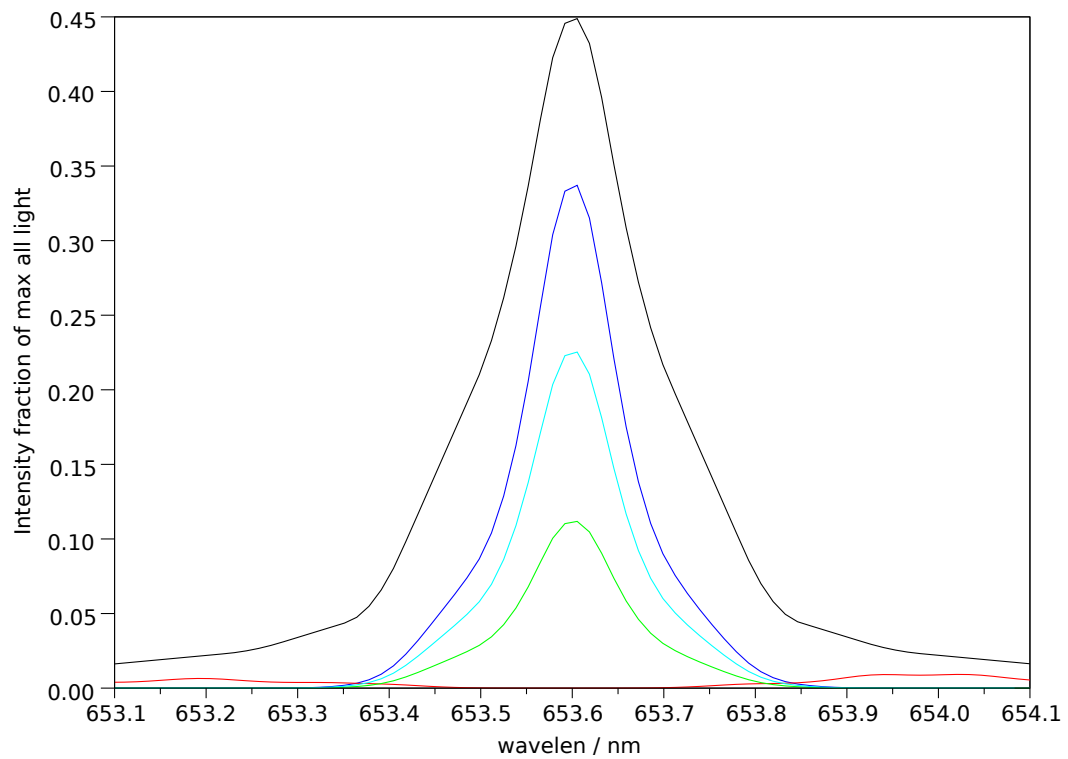

Spectra stokes sums for p=26960, t=3, ch=4

Filter 2: Makeup: Good= 74.1%, bad= 2.3%, unpol= 23.6% , good-unpol=50.5%. Total good transmitted= 24.6%