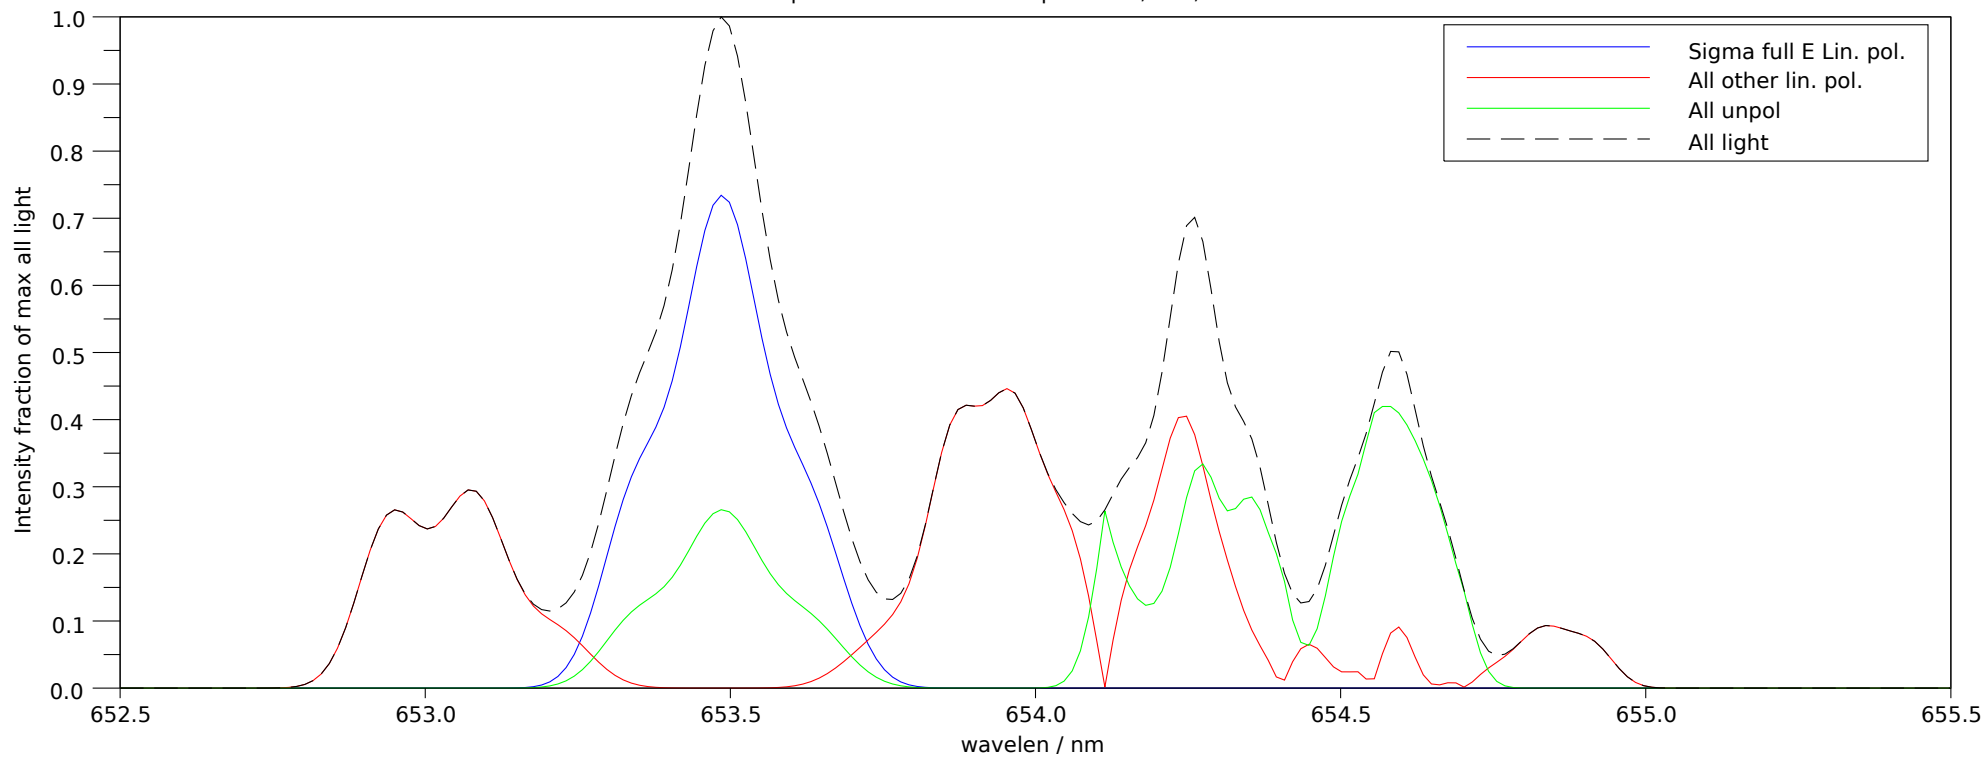

Spectra stokes sums for p=26960, t=3, ch=3

Filter 2: Makeup: Good= 72.8%, bad= 2.1%, unpol= 25.1% , good-unpol=47.6%. Total good transmitted= 24.8%