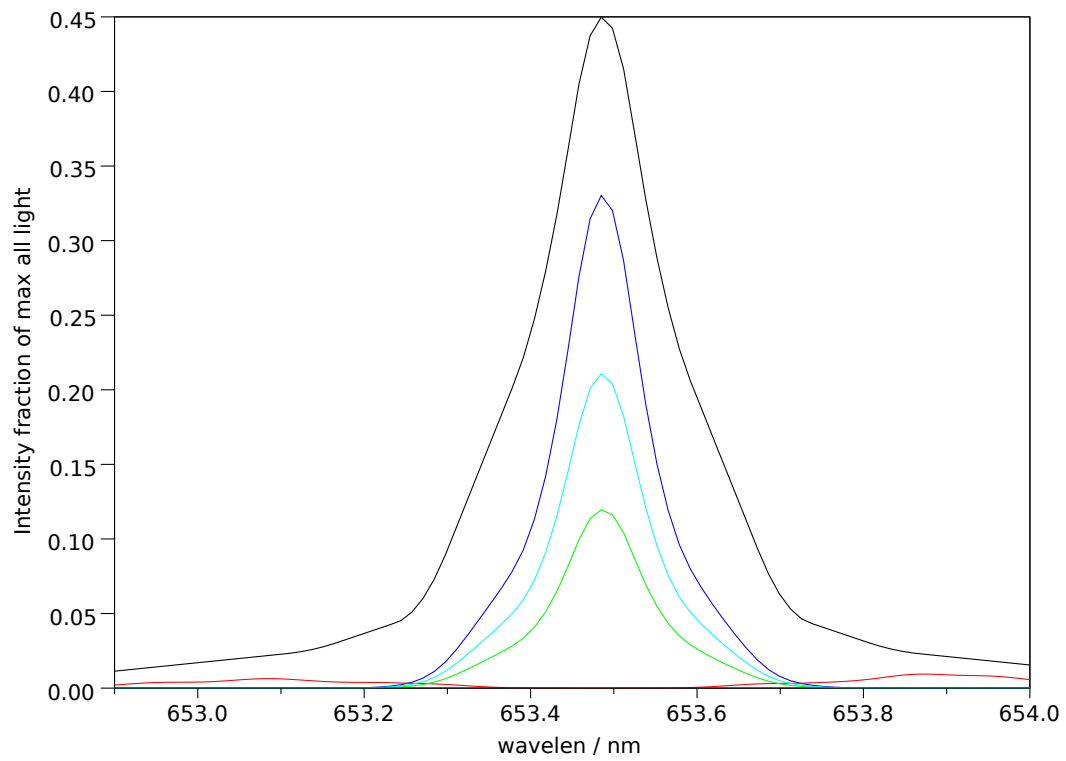

Spectra stokes sums for p=26960, t=3, ch=3

Filter 2: Makeup: Good= 72.8%, bad= 2.1%, unpol= 25.1% , good-unpol=47.6%. Total good transmitted= 24.8%