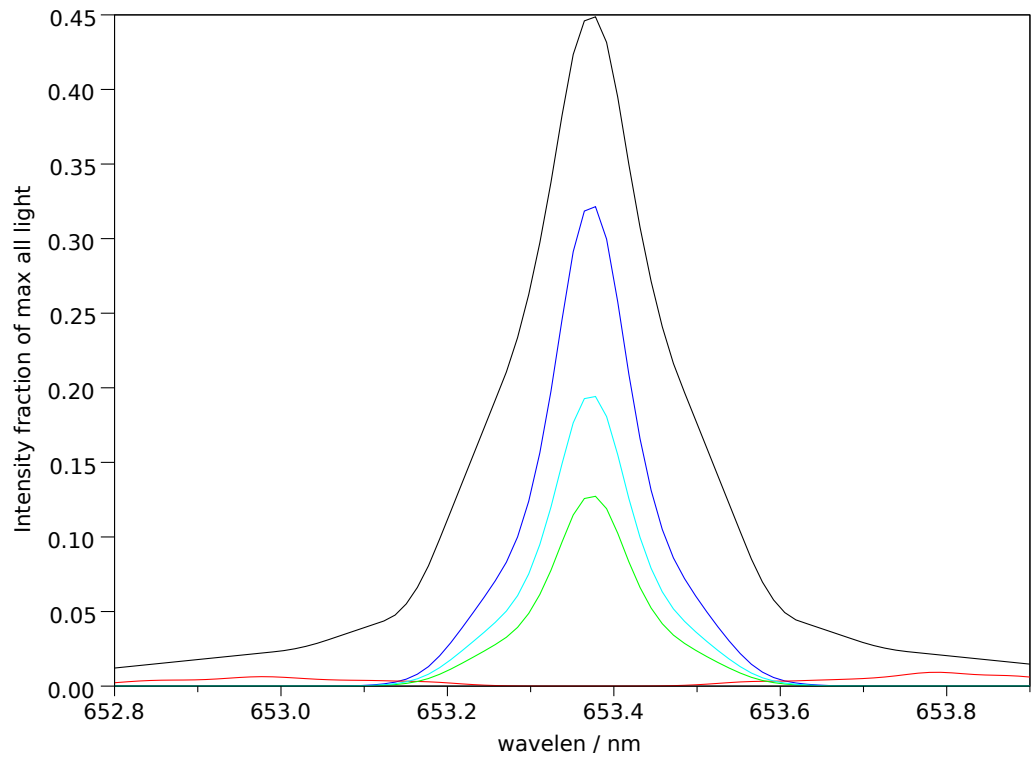

Spectra stokes sums for p=26960, t=3, ch=2

Filter 2: Makeup: Good= 71.4%, bad= 1.8%, unpol= 26.8% , good-unpol=44.5%. Total good transmitted= 25.0%