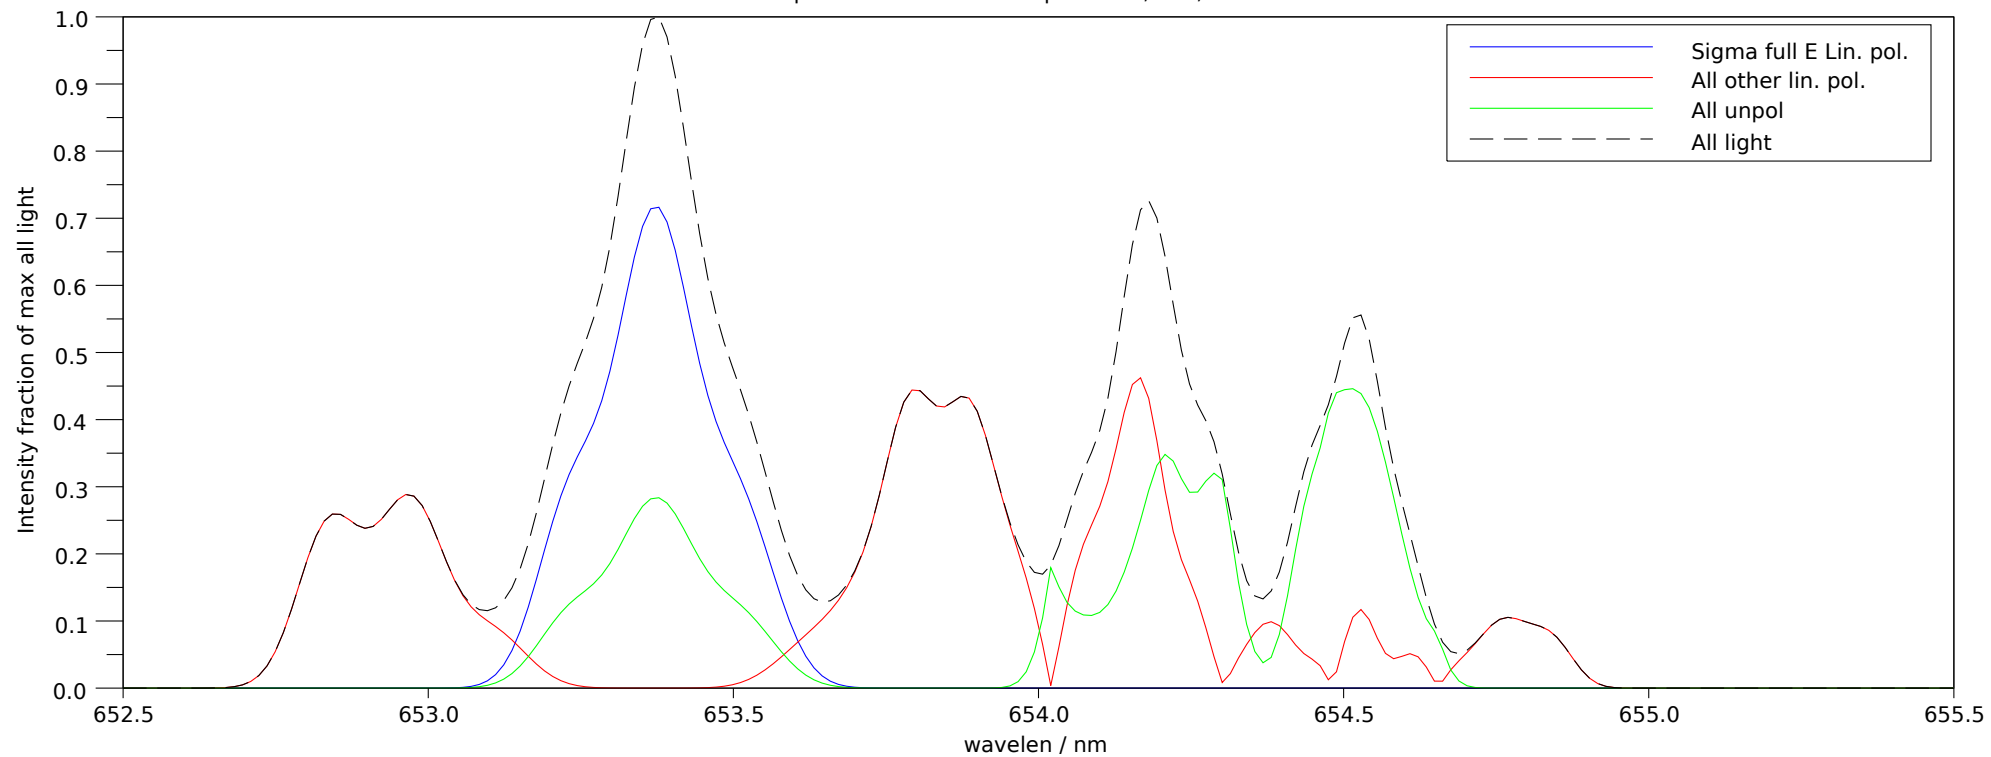

Spectra stokes sums for p=26960, t=3, ch=2

Filter 2: Makeup: Good= 71.4%, bad= 1.8%, unpol= 26.8% , good-unpol=44.5%. Total good transmitted= 25.0%