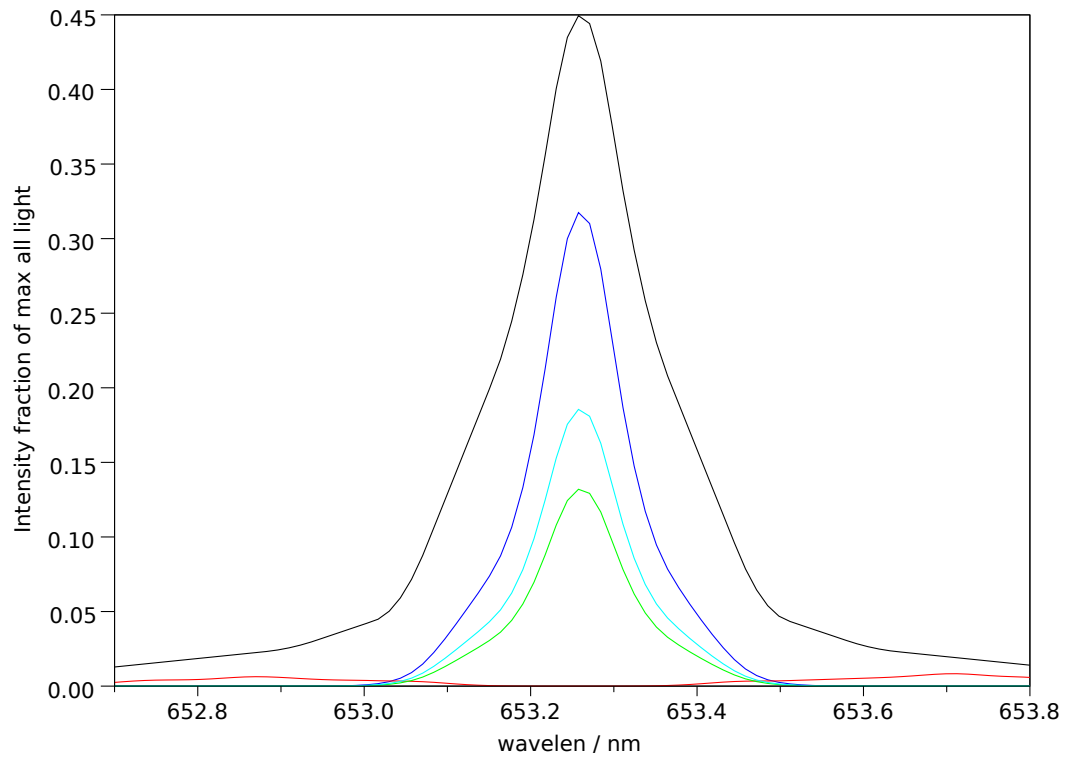

Spectra stokes sums for p=26960, t=3, ch=1

Filter 2: Makeup: Good= 70.7%, bad= 1.5%, unpol= 27.8% , good-unpol=42.9%. Total good transmitted= 25.1%