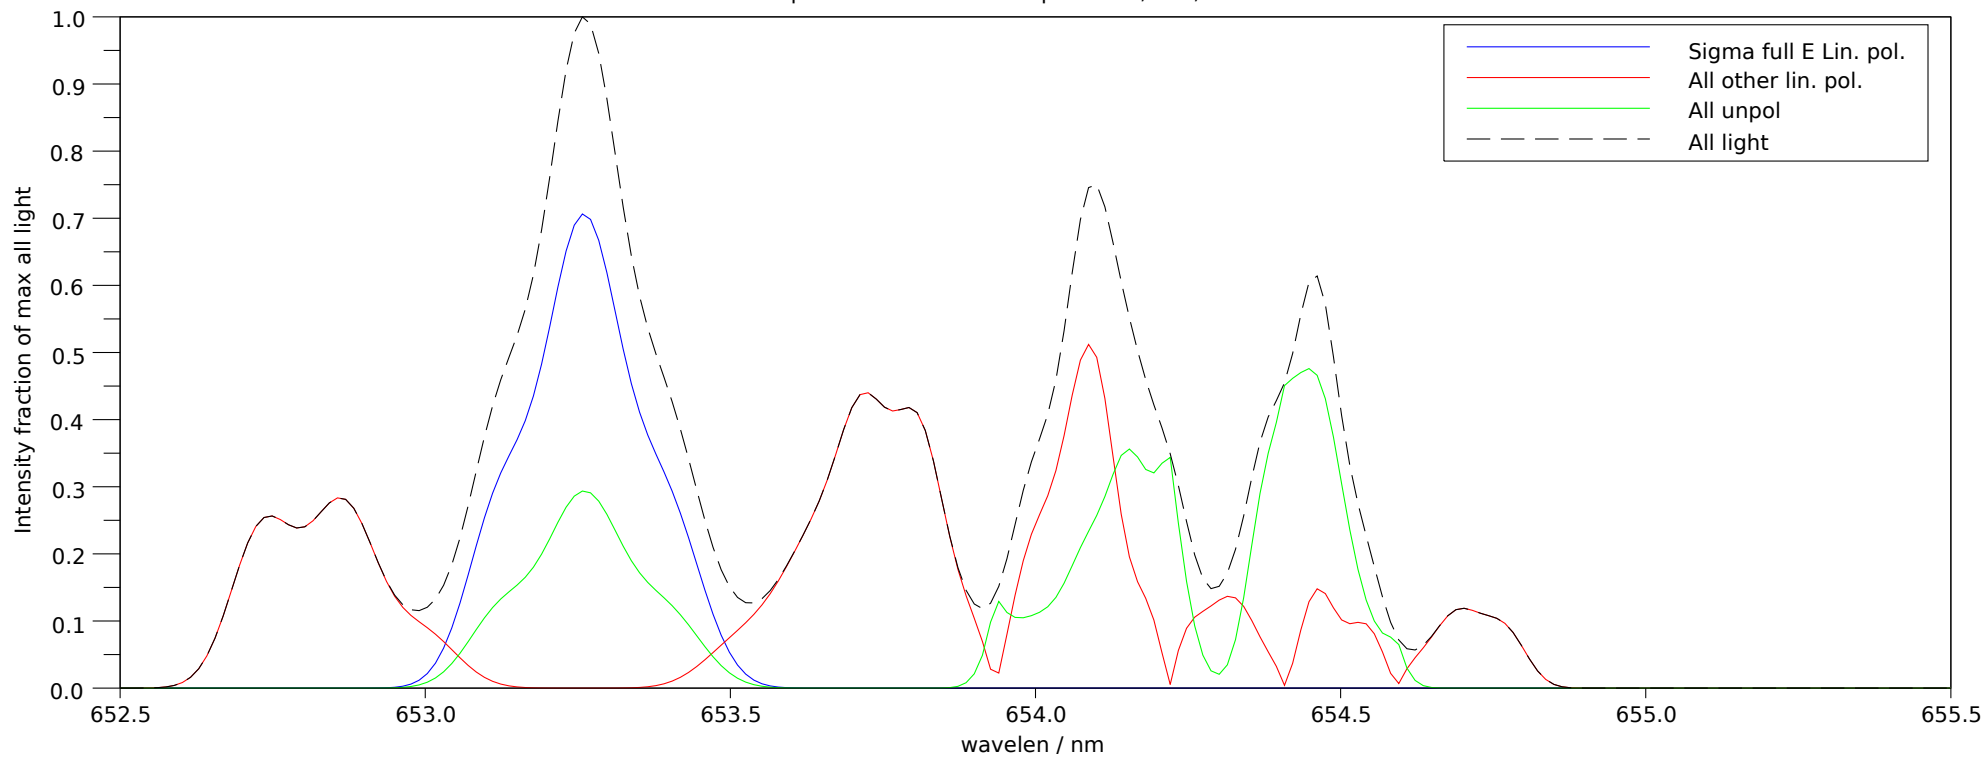

Spectra stokes sums for p=26960, t=3, ch=1

Filter 2: Makeup: Good= 70.7%, bad= 1.5%, unpol= 27.8% , good-unpol=42.9%. Total good transmitted= 25.1%