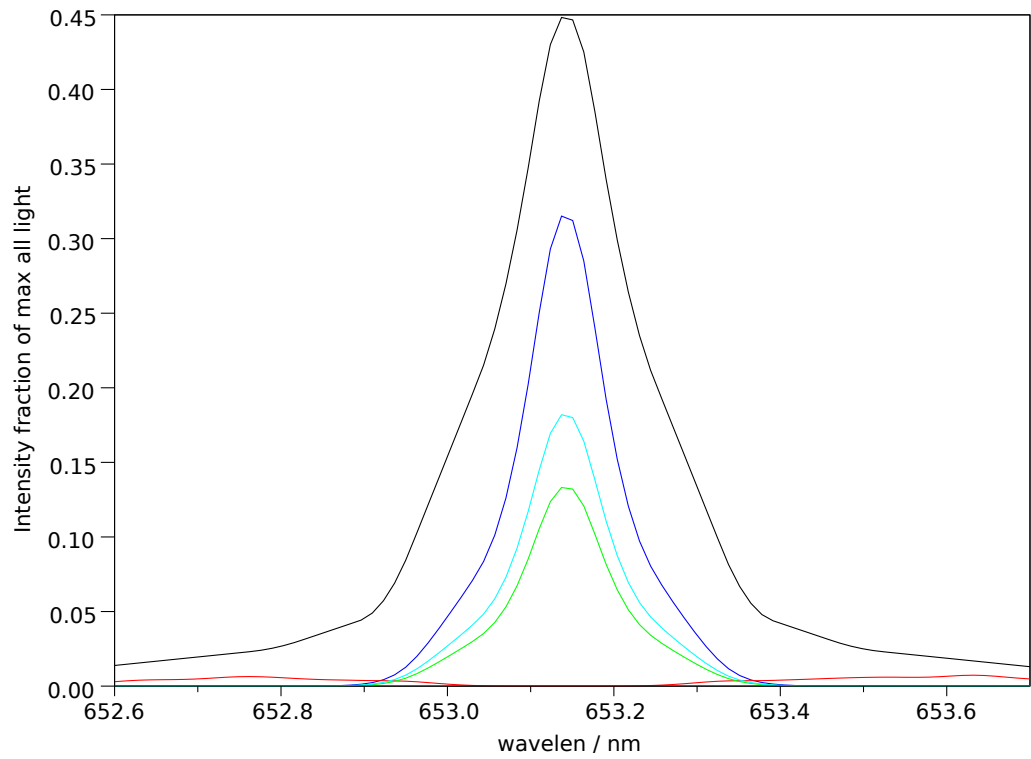

Spectra stokes sums for p=26960, t=3, ch=0

Filter 2: Makeup: Good= 70.8%, bad= 1.1%, unpol= 28.1% , good-unpol=42.6%. Total good transmitted= 25.3%