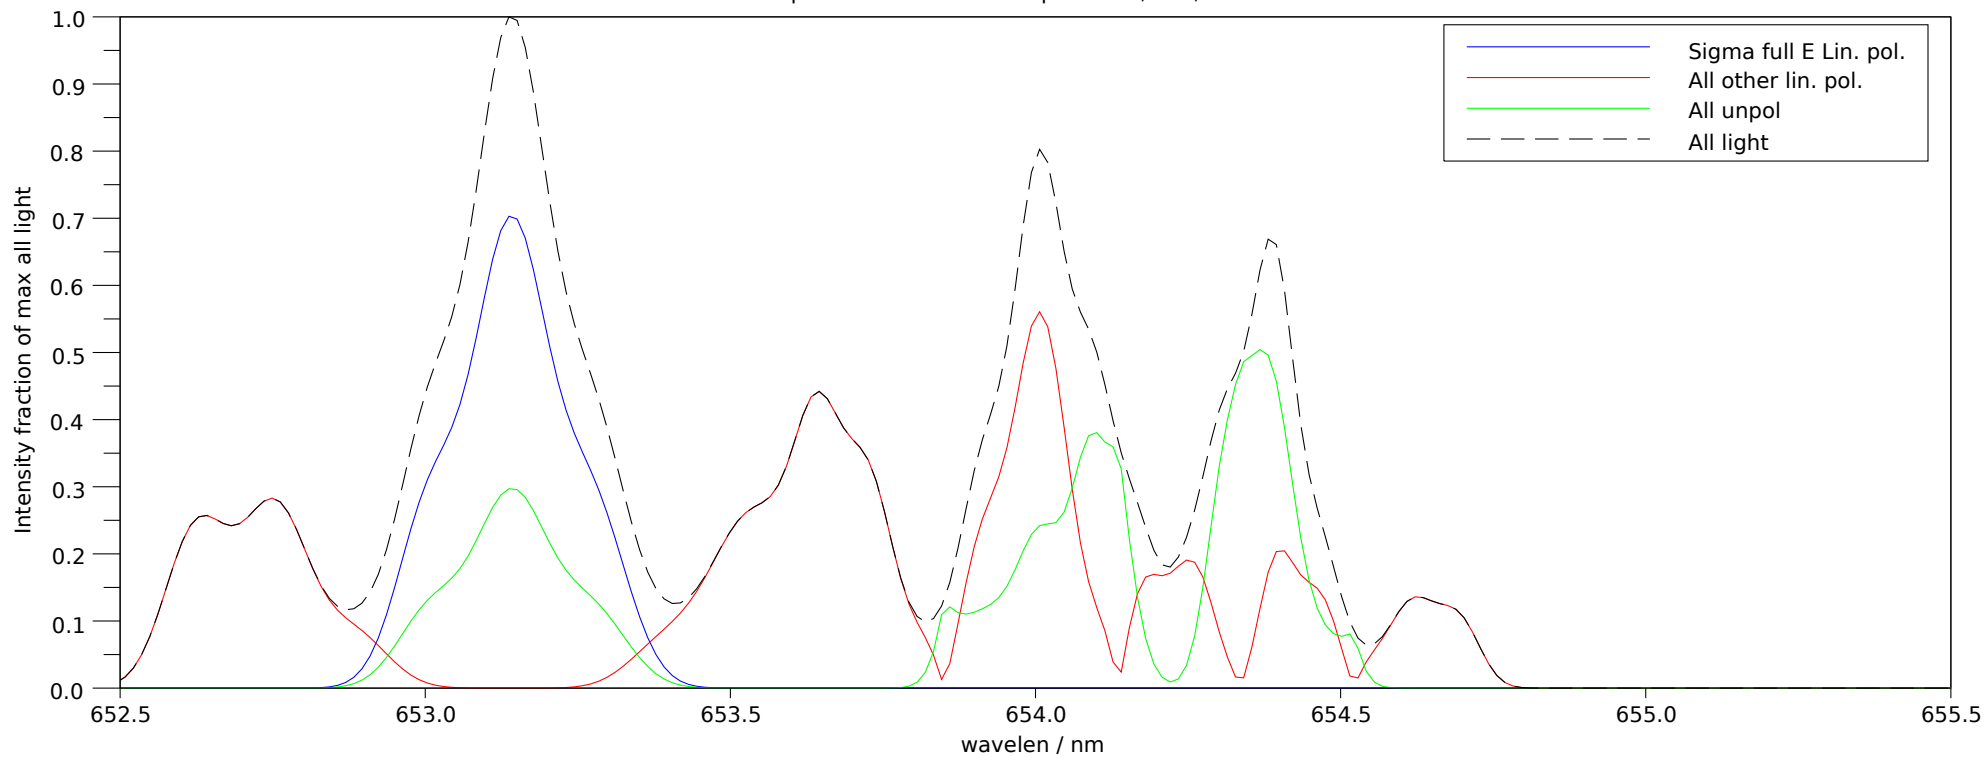

Spectra stokes sums for p=26960, t=3, ch=0

Filter 2: Makeup: Good= 70.8%, bad= 1.1%, unpol= 28.1% , good-unpol=42.6%. Total good transmitted= 25.3%