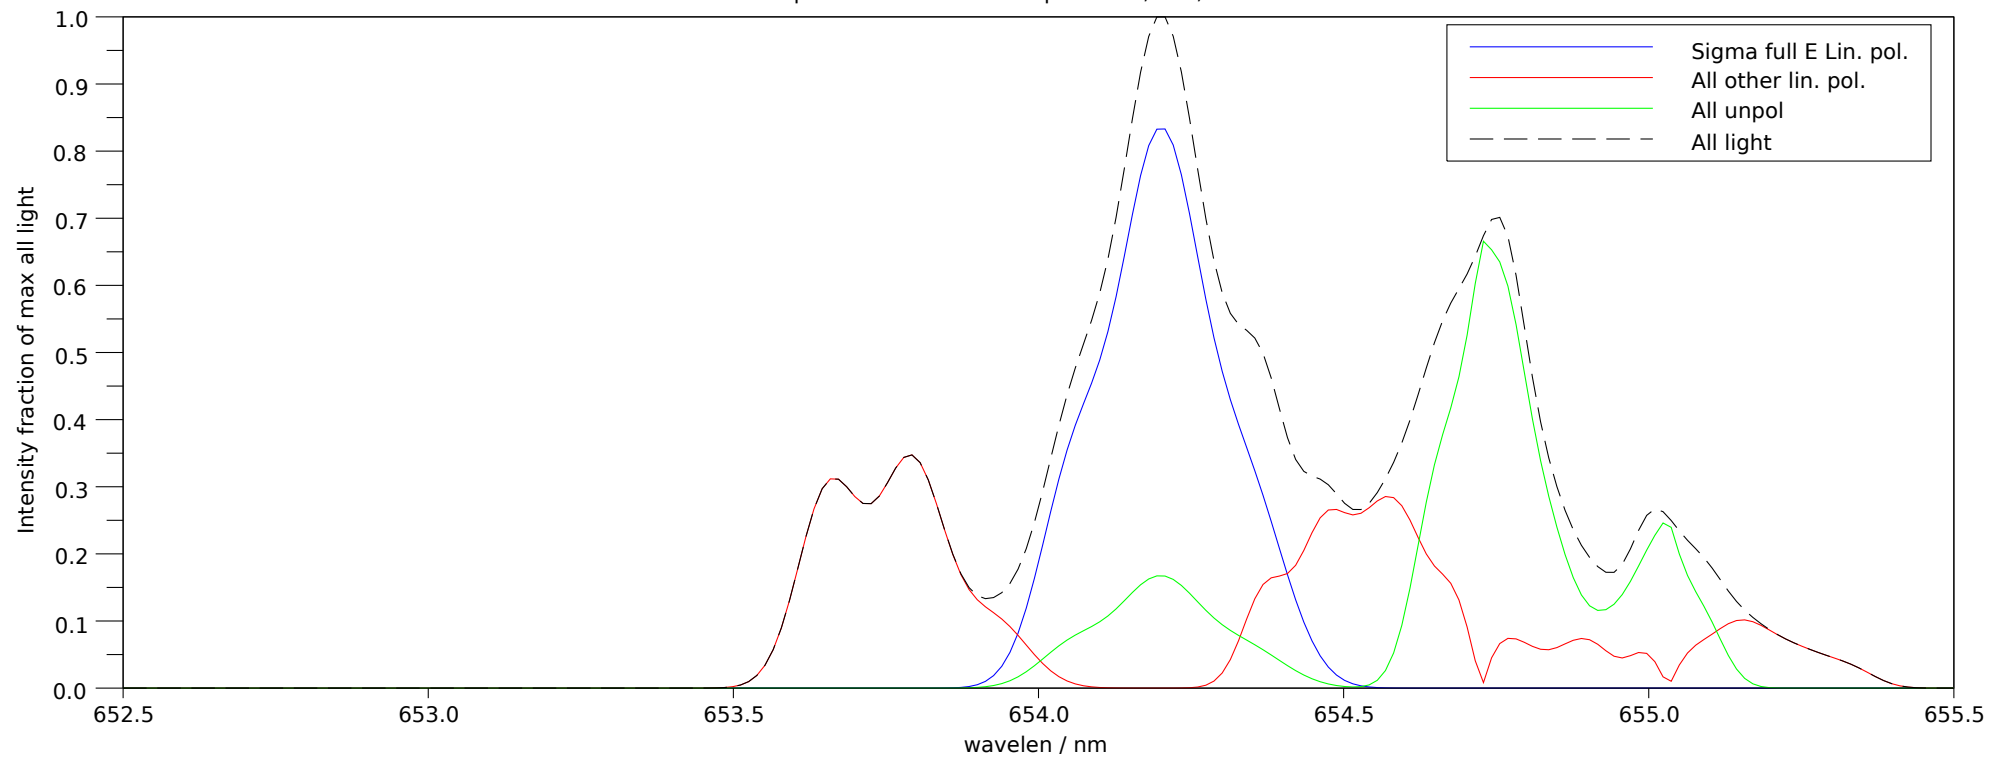

Spectra stokes sums for p=26323, t=3, ch=9

Filter 2: Makeup: Good= 79.1%, bad= 4.8%, unpol= 16.2% , good-unpol=62.9%. Total good transmitted= 24.6%