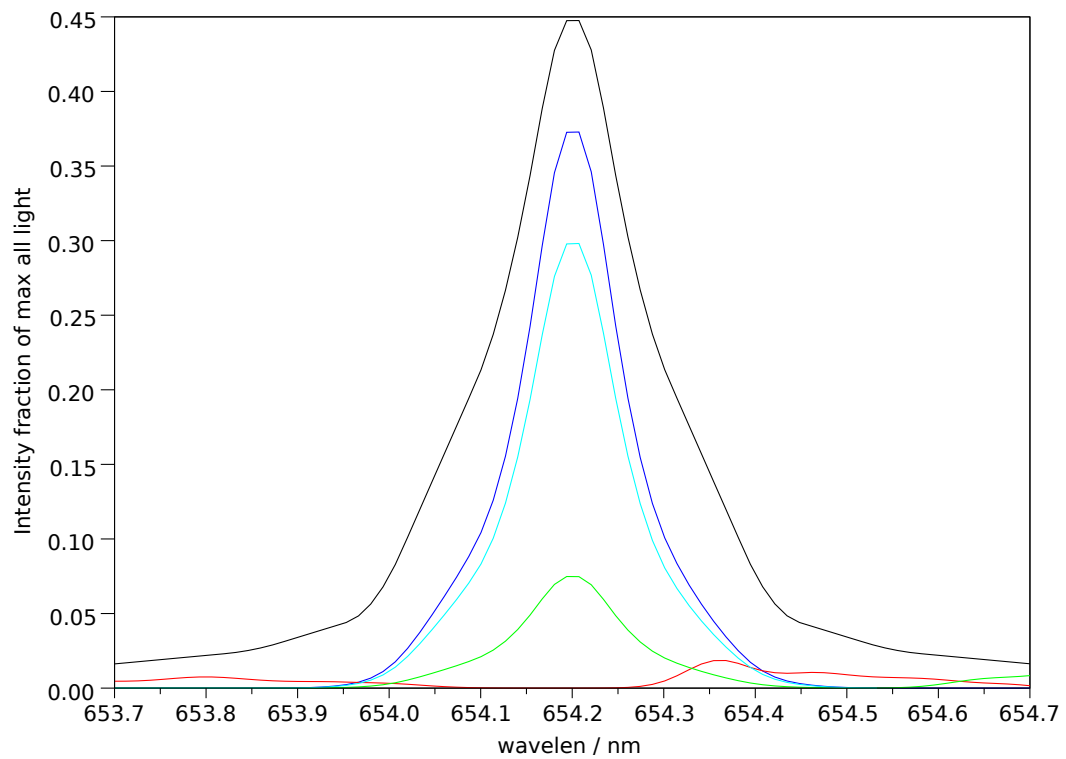

Spectra stokes sums for p=26323, t=3, ch=9

Filter 2: Makeup: Good= 79.1%, bad= 4.8%, unpol= 16.2% , good-unpol=62.9%. Total good transmitted= 24.6%