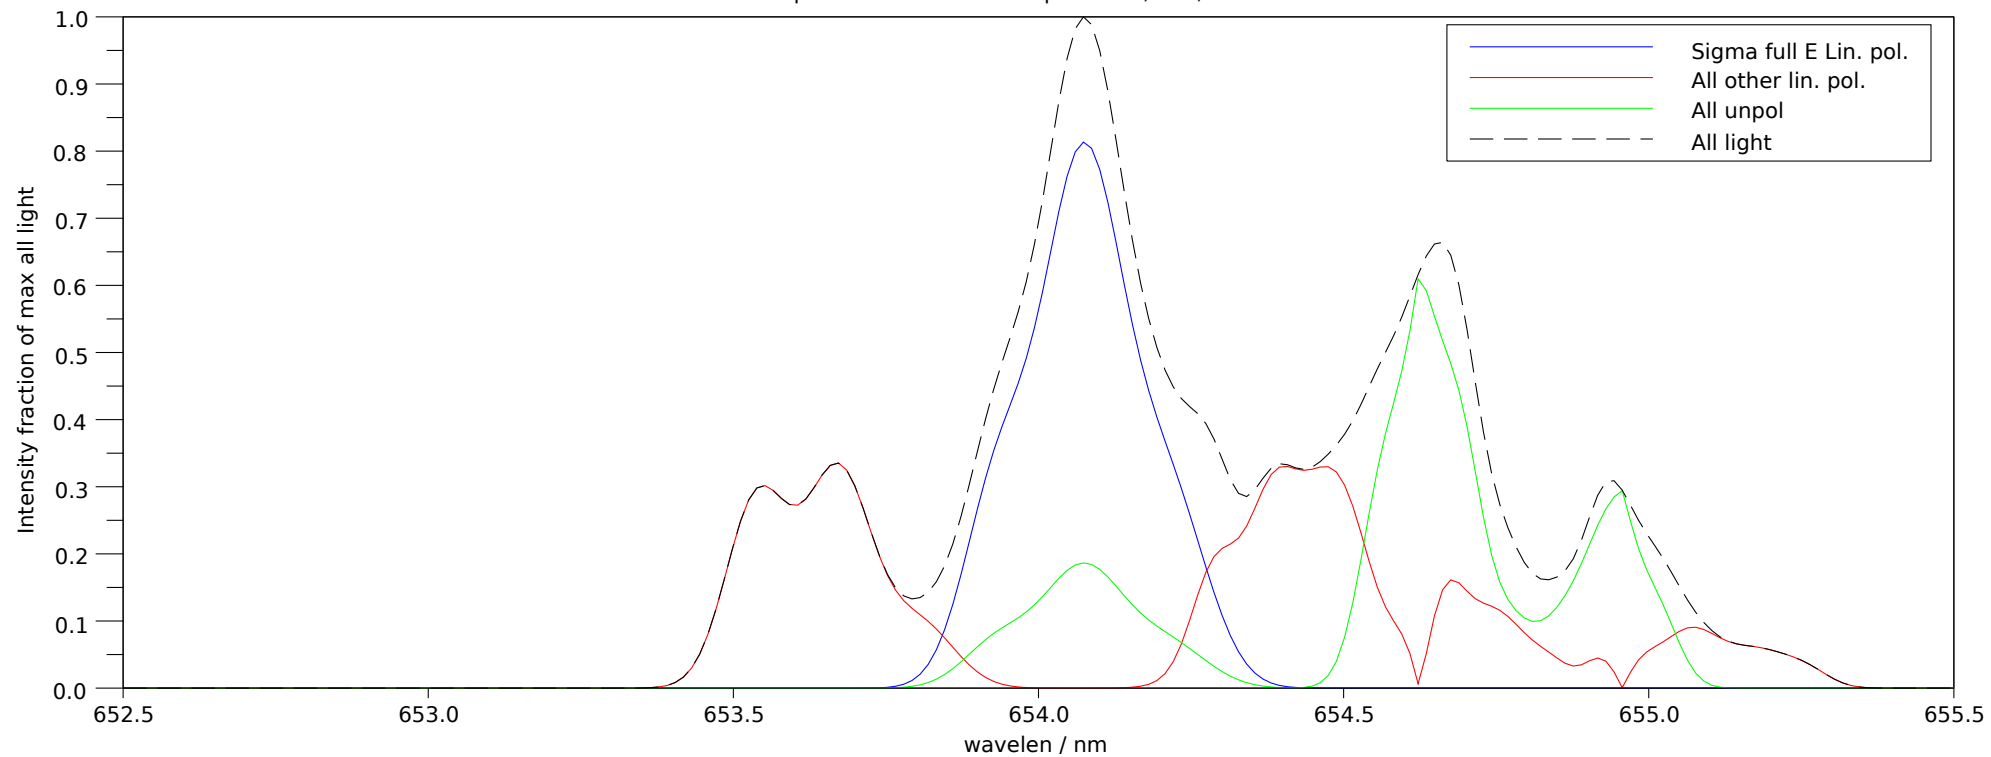

Spectra stokes sums for p=26323, t=3, ch=8

Filter 2: Makeup: Good= 78.3%, bad= 3.7%, unpol= 18.0% , good-unpol=60.3%. Total good transmitted= 24.8%