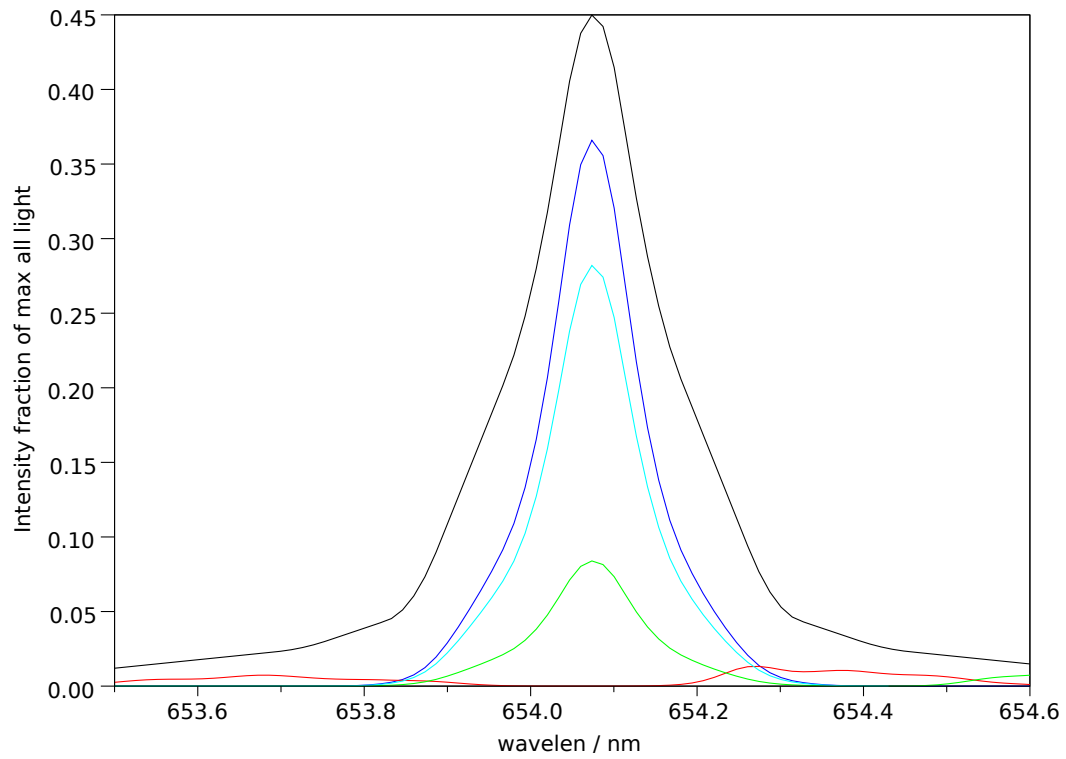

Spectra stokes sums for p=26323, t=3, ch=8

Filter 2: Makeup: Good= 78.3%, bad= 3.7%, unpol= 18.0% , good-unpol=60.3%. Total good transmitted= 24.8%