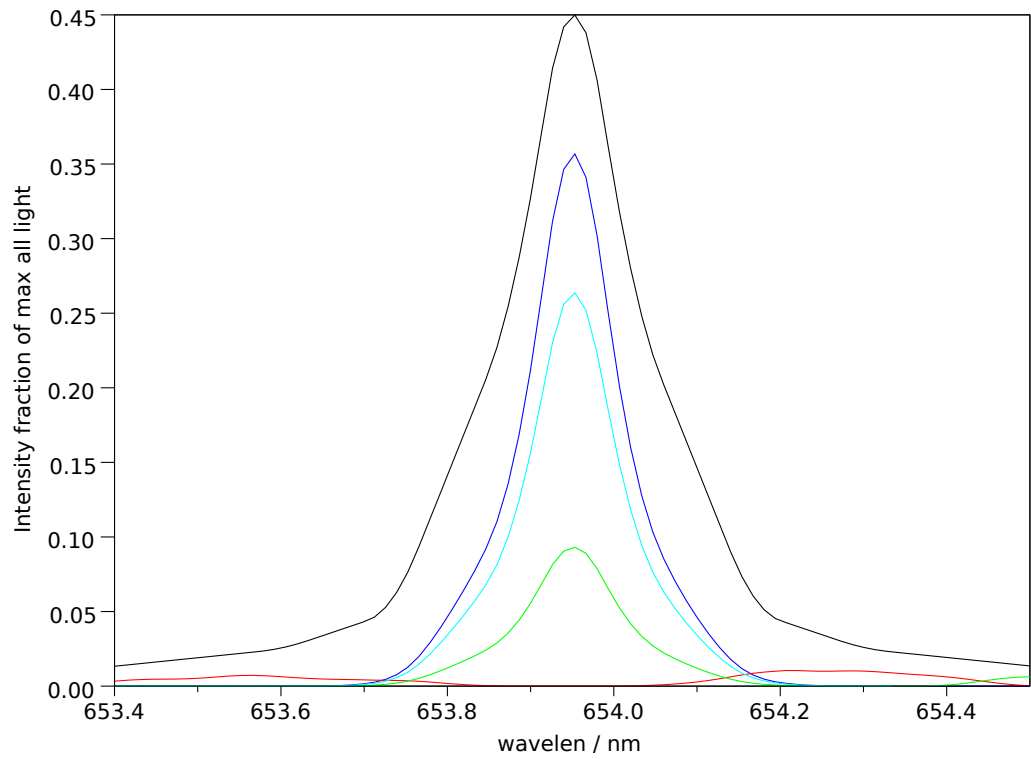

Spectra stokes sums for p=26323, t=3, ch=7

Filter 2: Makeup: Good= 76.8%, bad= 3.3%, unpol= 19.9% , good-unpol=57.0%. Total good transmitted= 25.0%