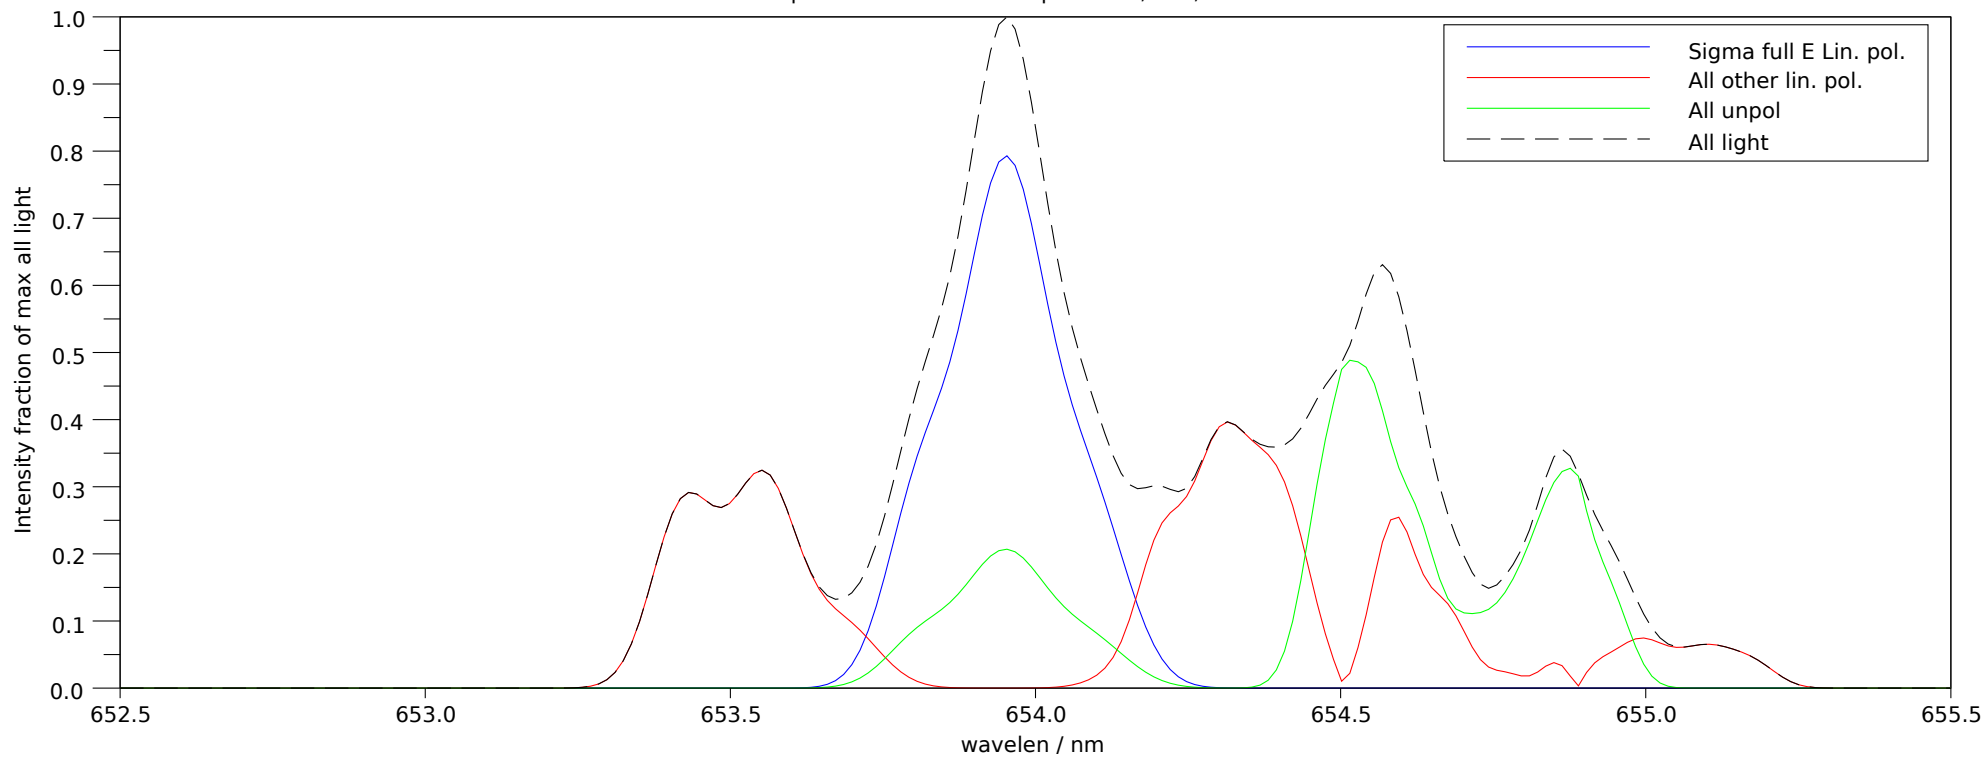

Spectra stokes sums for p=26323, t=3, ch=7

Filter 2: Makeup: Good= 76.8%, bad= 3.3%, unpol= 19.9% , good-unpol=57.0%. Total good transmitted= 25.0%