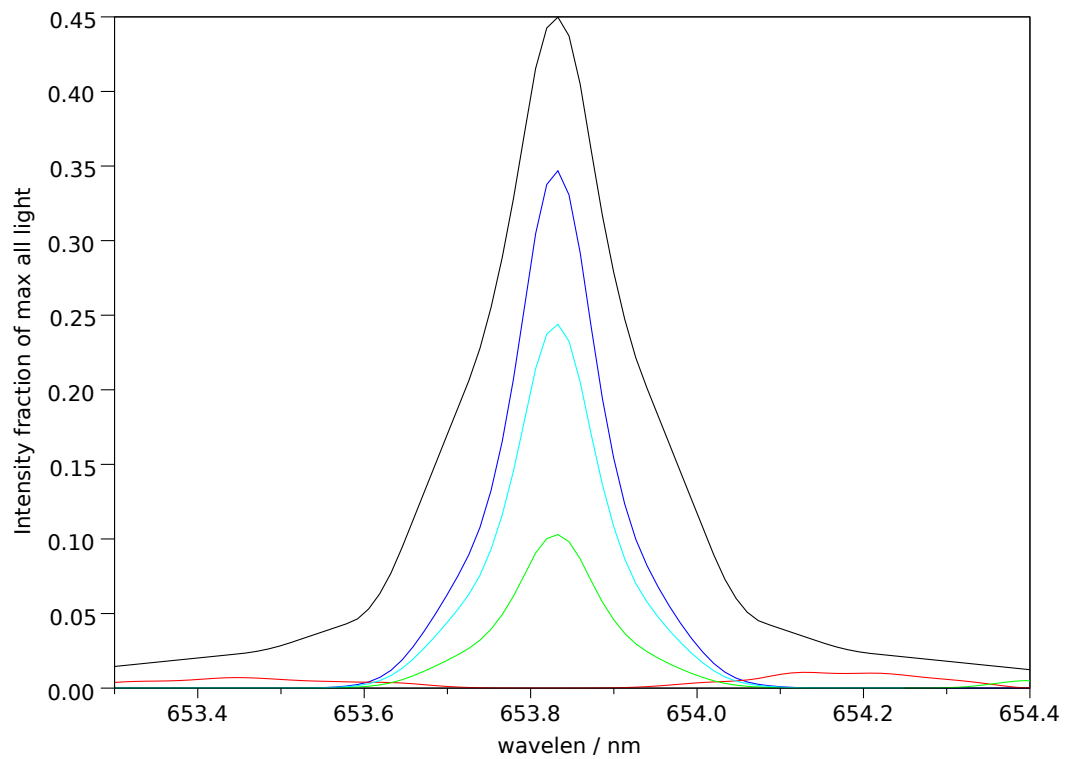

Spectra stokes sums for p=26323, t=3, ch=6

Filter 2: Makeup: Good= 75.0%, bad= 3.2%, unpol= 21.8% , good-unpol=53.2%. Total good transmitted= 25.1%