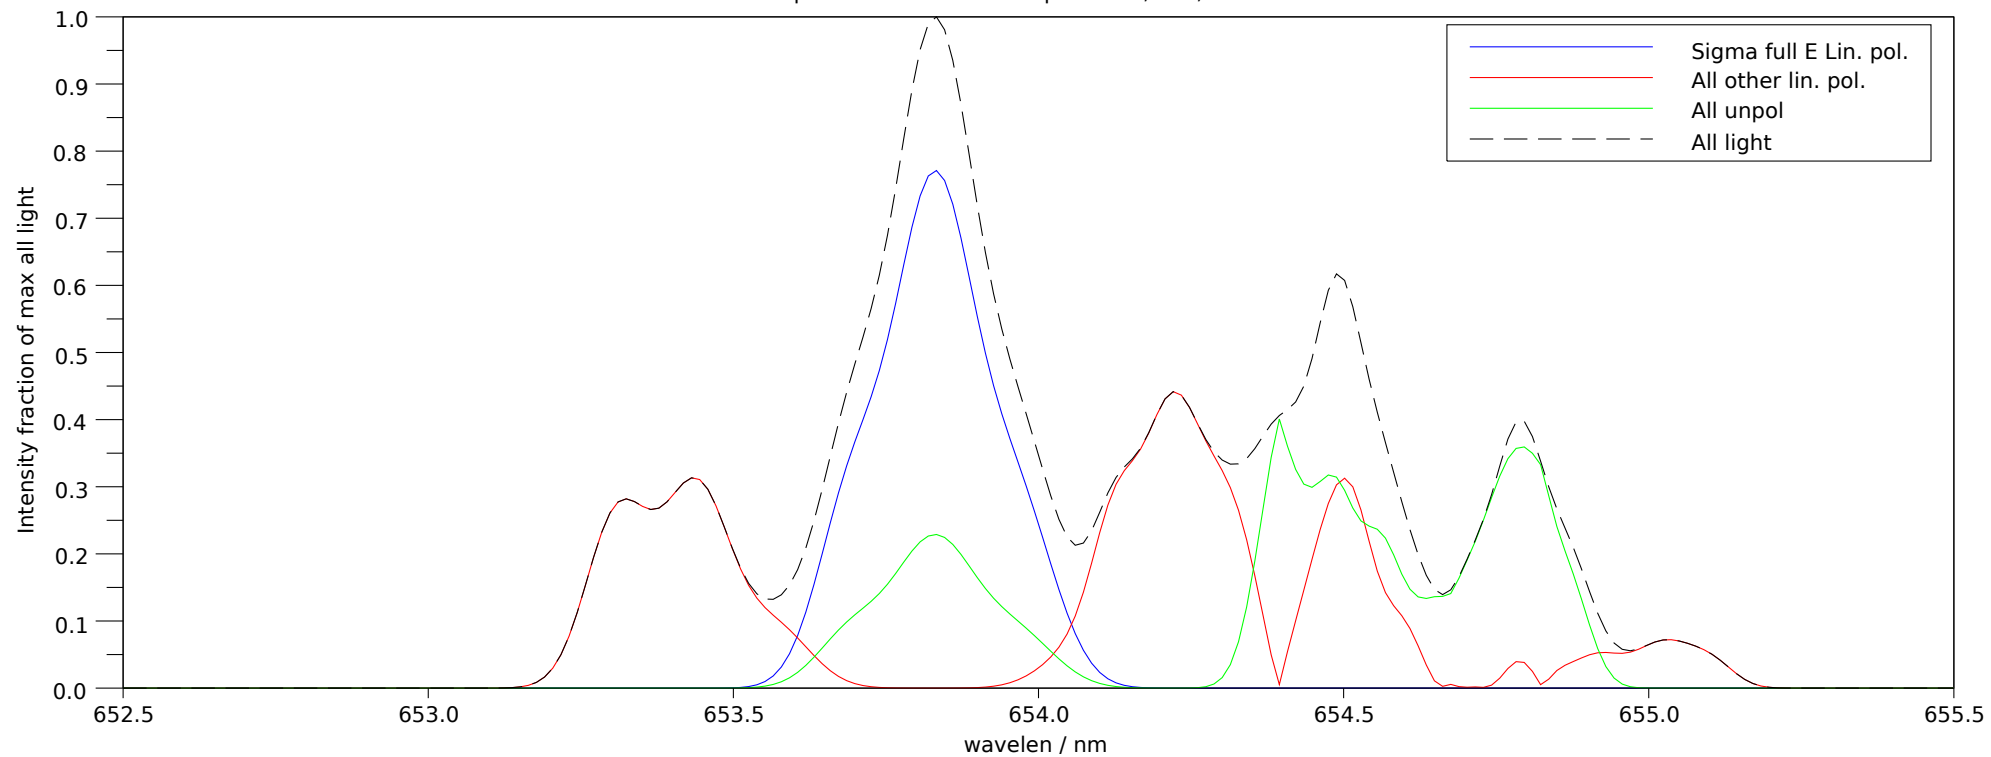

Spectra stokes sums for p=26323, t=3, ch=6

Filter 2: Makeup: Good= 75.0%, bad= 3.2%, unpol= 21.8% , good-unpol=53.2%. Total good transmitted= 25.1%