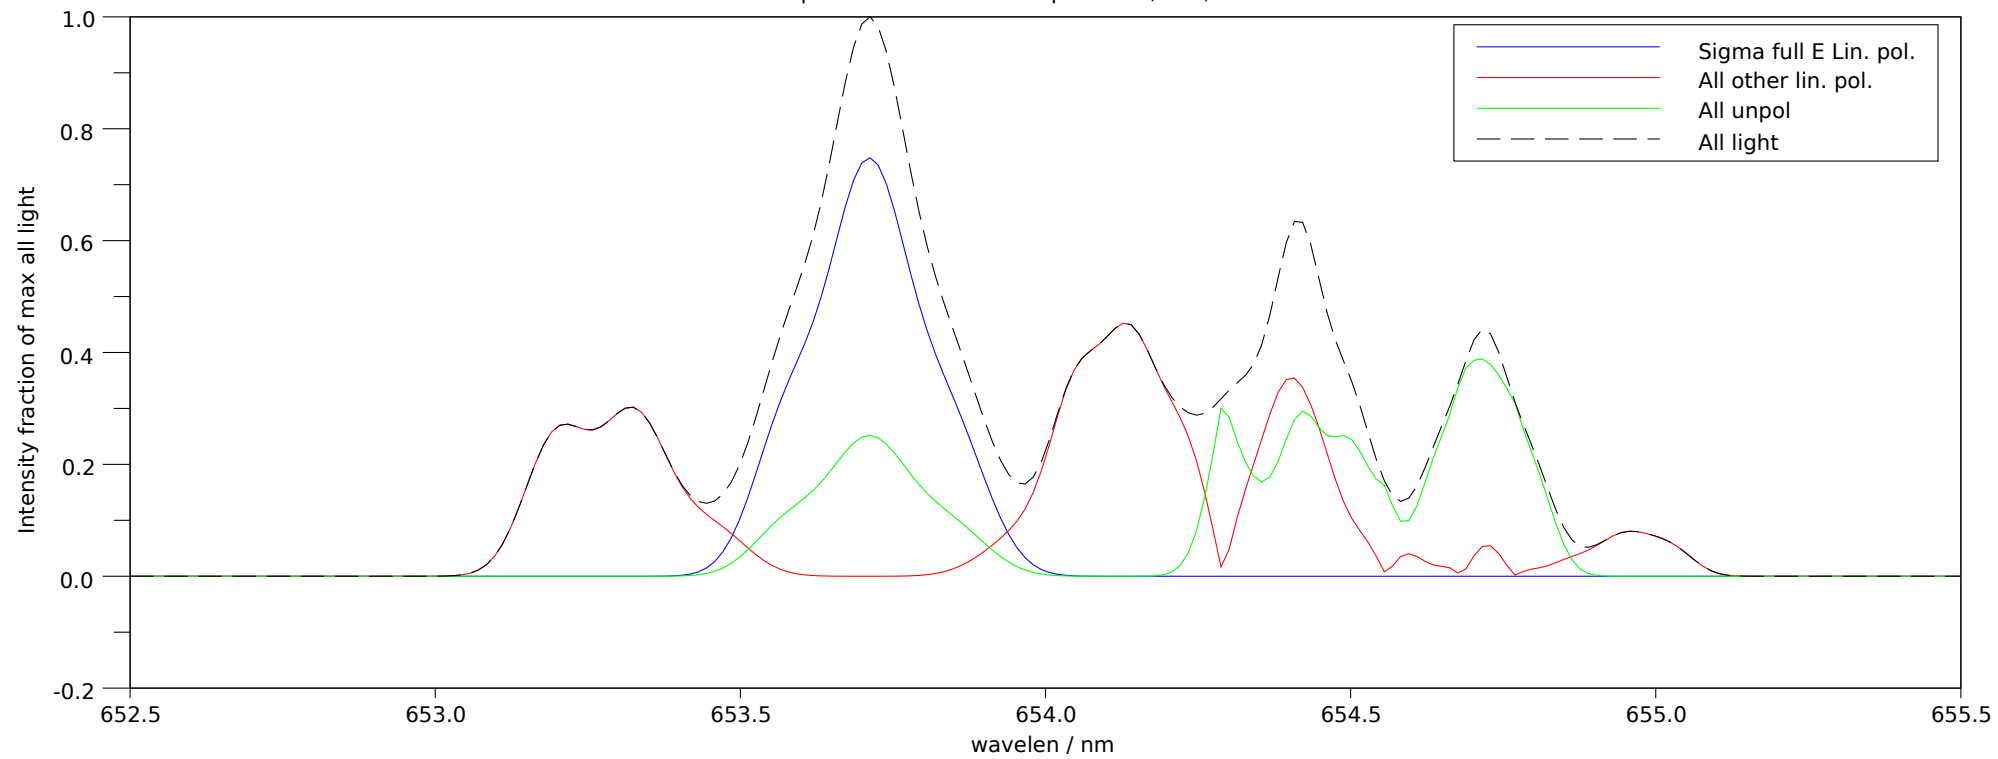

Spectra stokes sums for p=26323, t=3, ch=5

Filter 2: Makeup: Good= 73.1%, bad= 3.0%, unpol= 23.9% , good-unpol=49.2%. Total good transmitted= 25.3%