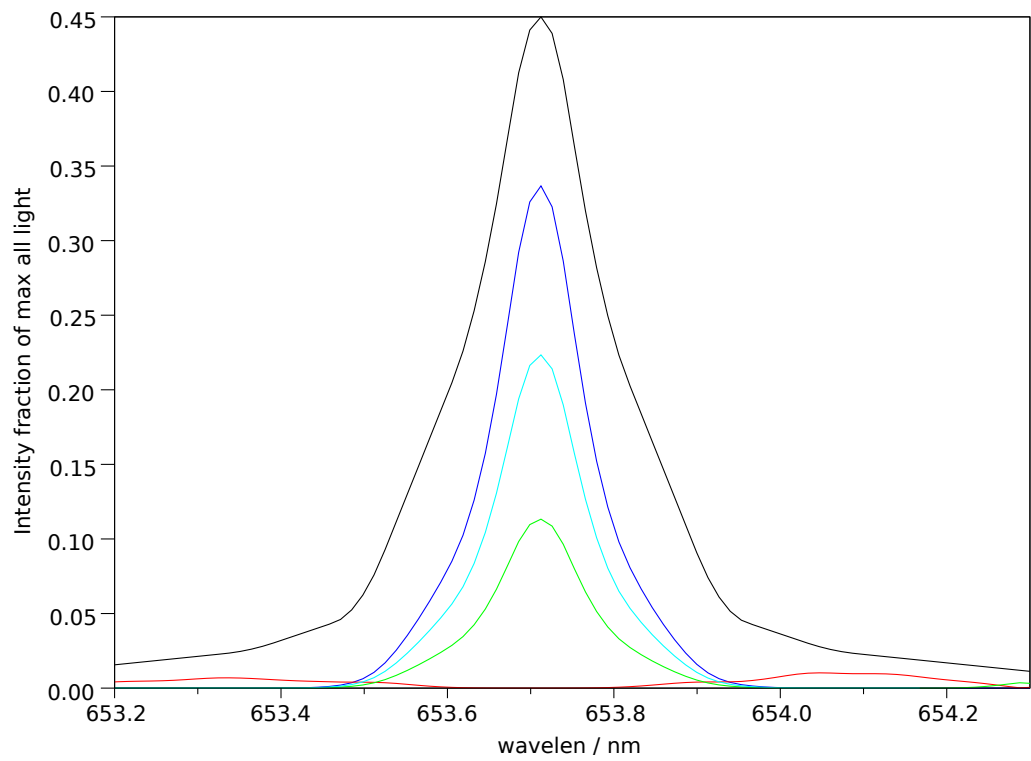

Spectra stokes sums for p=26323, t=3, ch=5

Filter 2: Makeup: Good= 73.1%, bad= 3.0%, unpol= 23.9% , good-unpol=49.2%. Total good transmitted= 25.3%