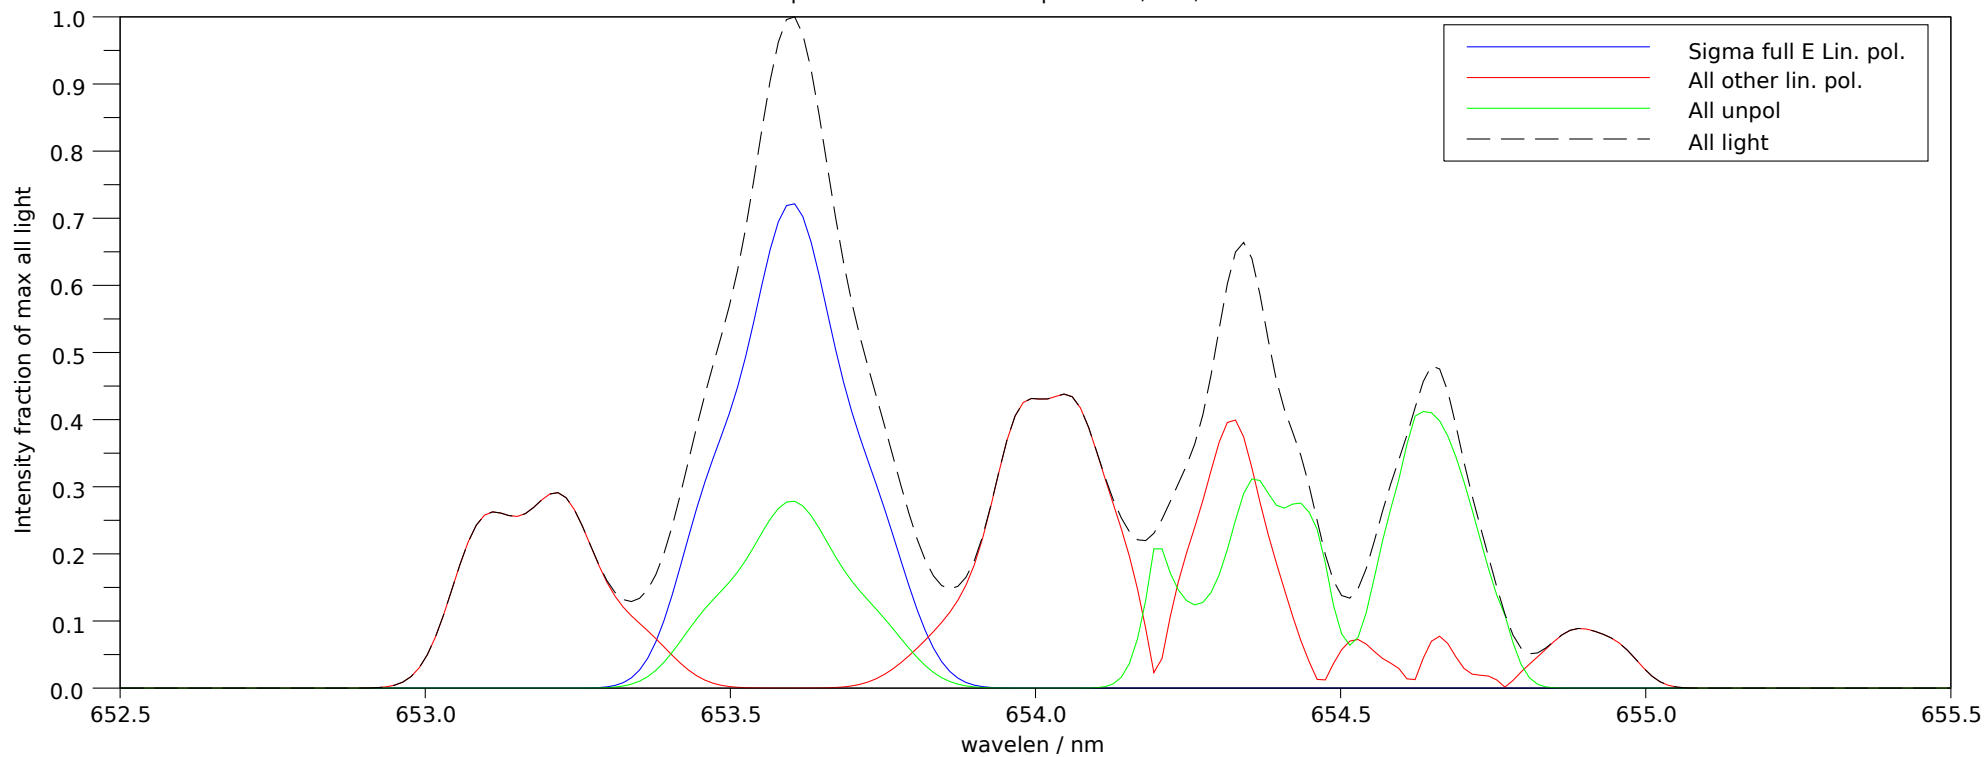

Spectra stokes sums for p=26323, t=3, ch=4

Filter 2: Makeup: Good= 70.8%, bad= 2.8%, unpol= 26.4% , good-unpol=44.4%. Total good transmitted= 25.4%