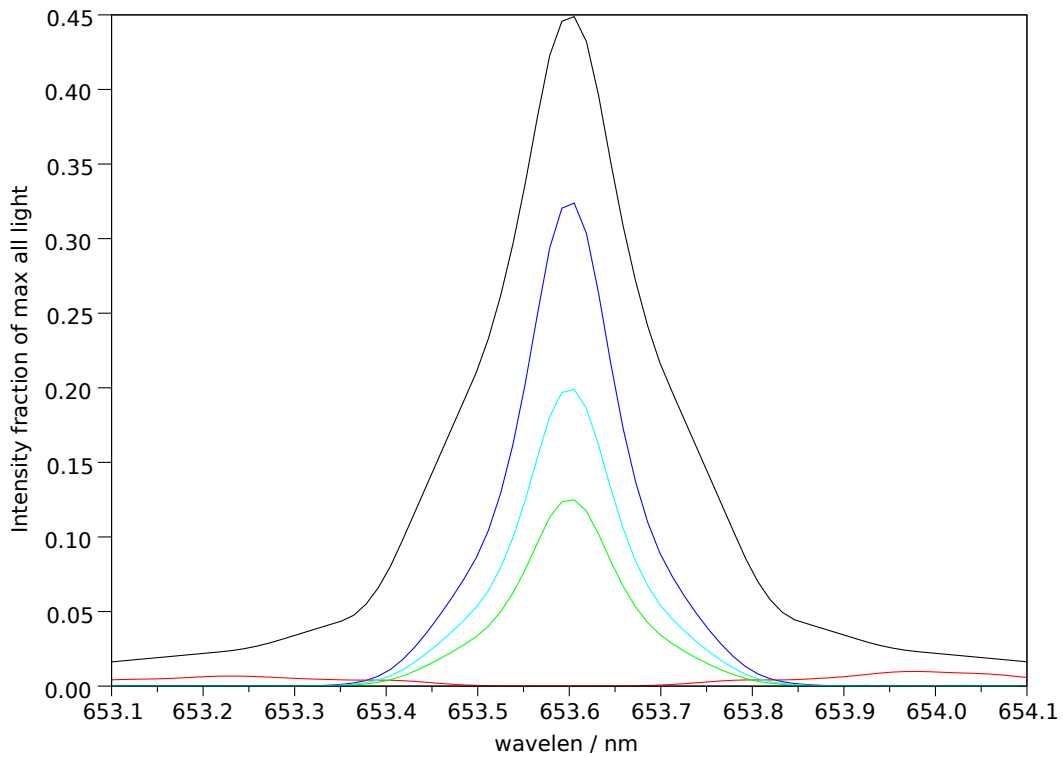

Spectra stokes sums for p=26323, t=3, ch=4

Filter 2: Makeup: Good= 70.8%, bad= 2.8%, unpol= 26.4% , good-unpol=44.4%. Total good transmitted= 25.4%