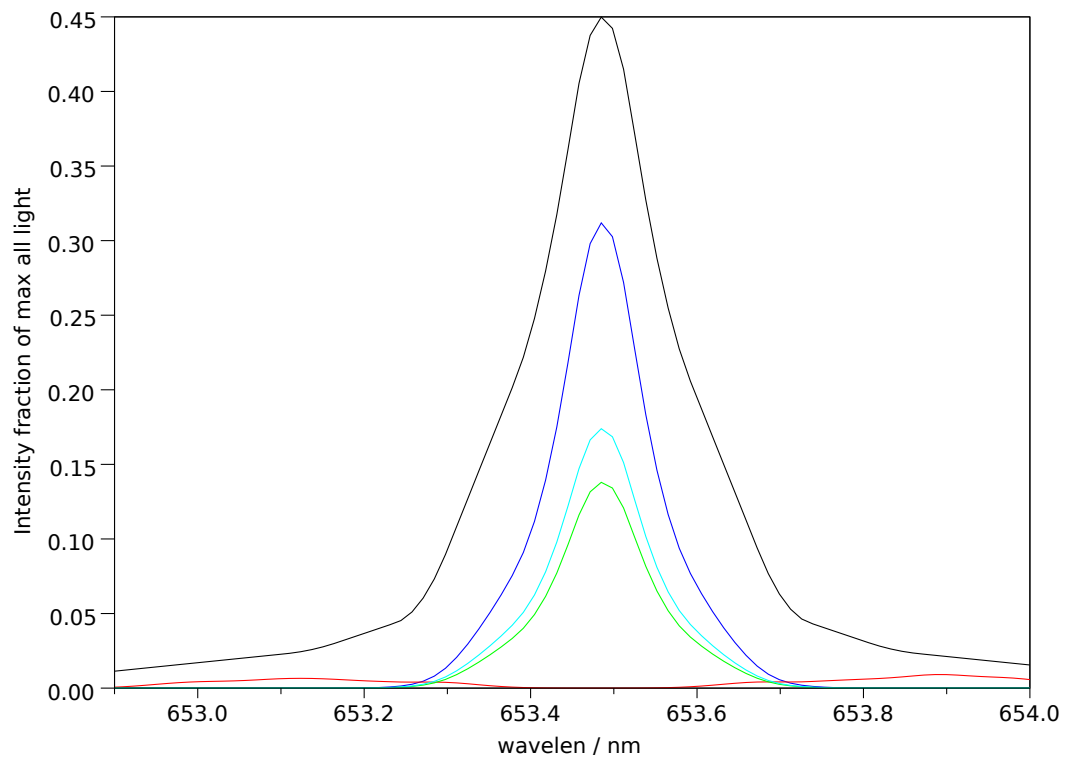

Spectra stokes sums for p=26323, t=3, ch=3

Filter 2: Makeup: Good= 68.3%, bad= 2.5%, unpol= 29.2% , good-unpol=39.2%. Total good transmitted= 25.6%