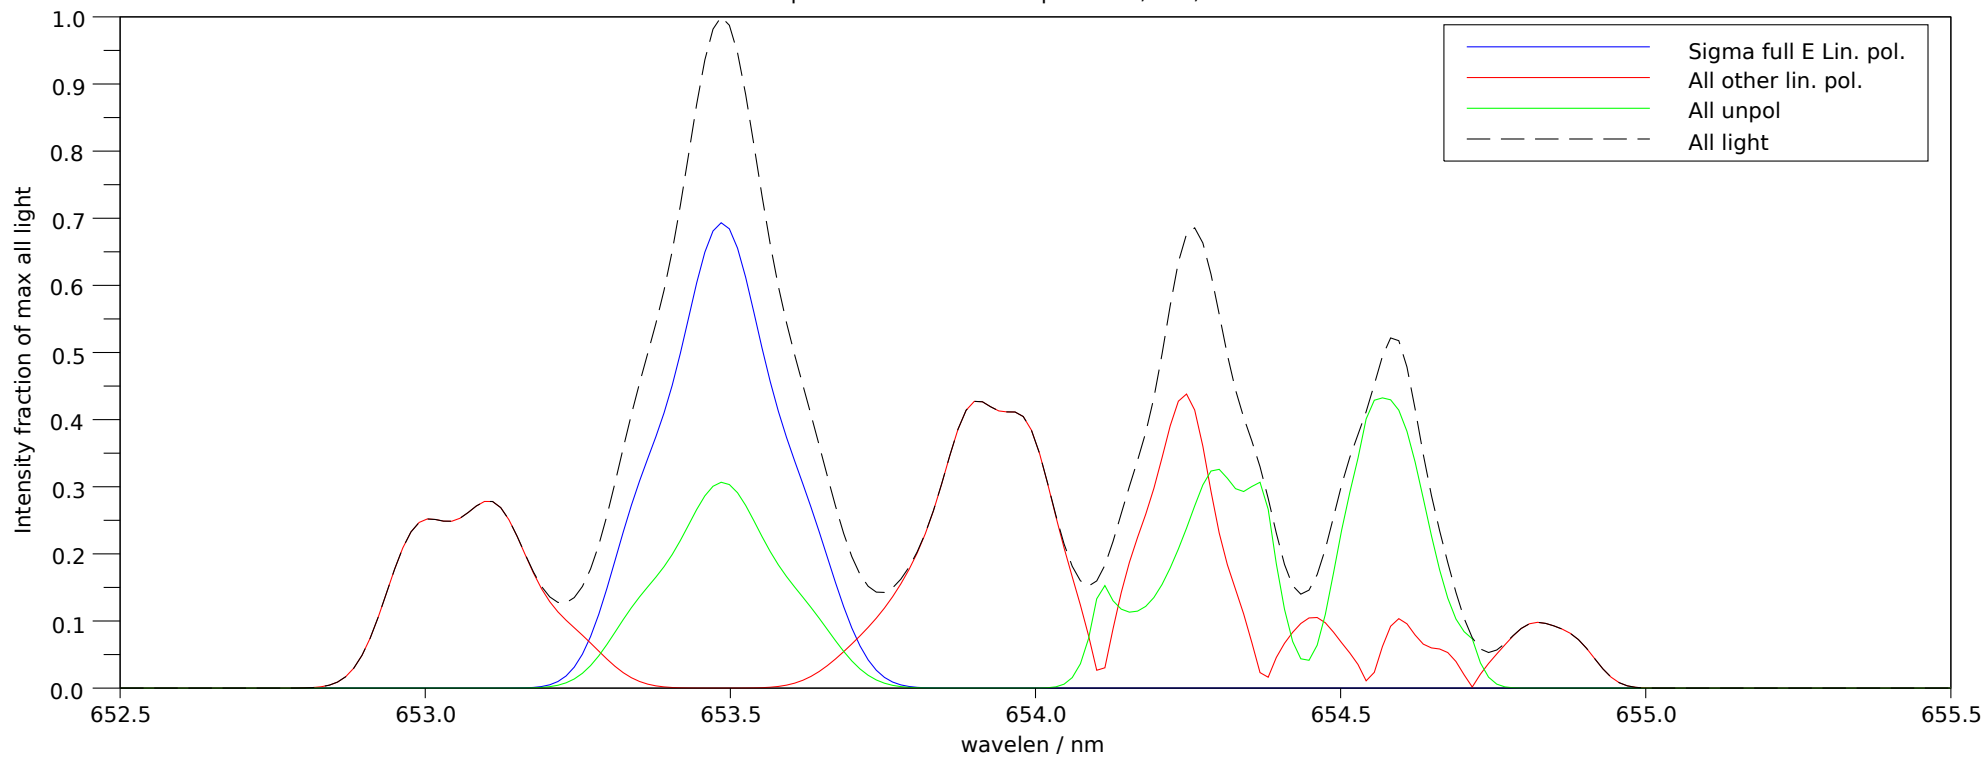

Spectra stokes sums for p=26323, t=3, ch=3

Filter 2: Makeup: Good= 68.3%, bad= 2.5%, unpol= 29.2% , good-unpol=39.2%. Total good transmitted= 25.6%