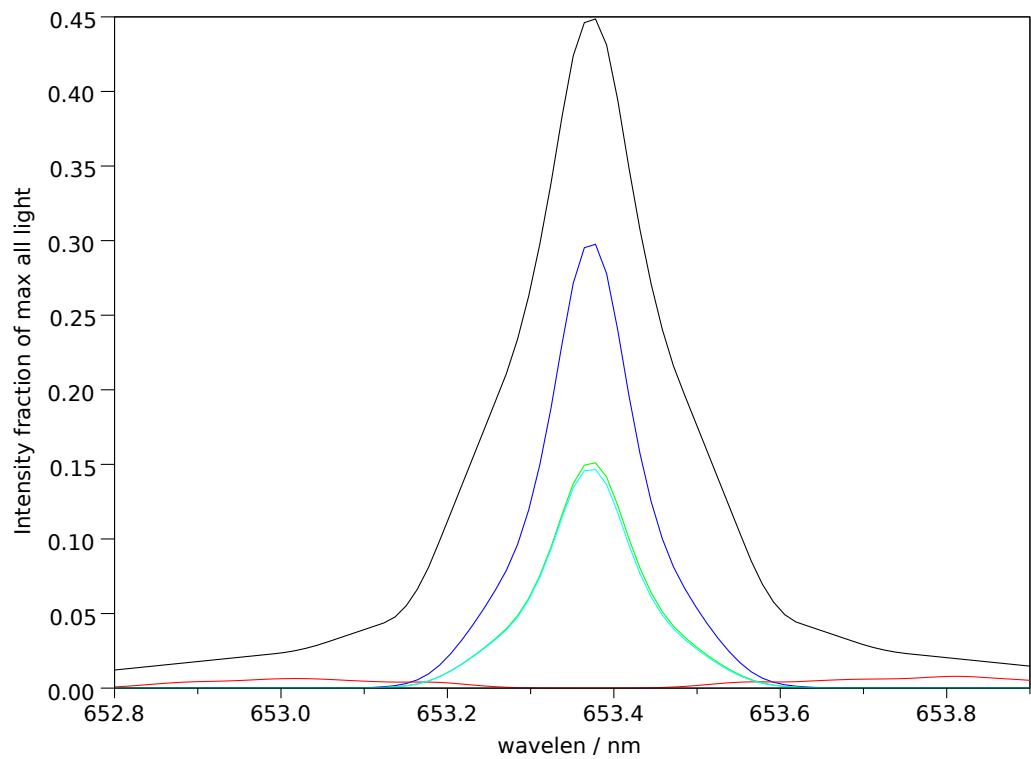

Spectra stokes sums for p=26323, t=3, ch=2

Filter 2: Makeup: Good= 65.7%, bad= 2.2%, unpol= 32.1% , good-unpol=33.7%. Total good transmitted= 25.7%