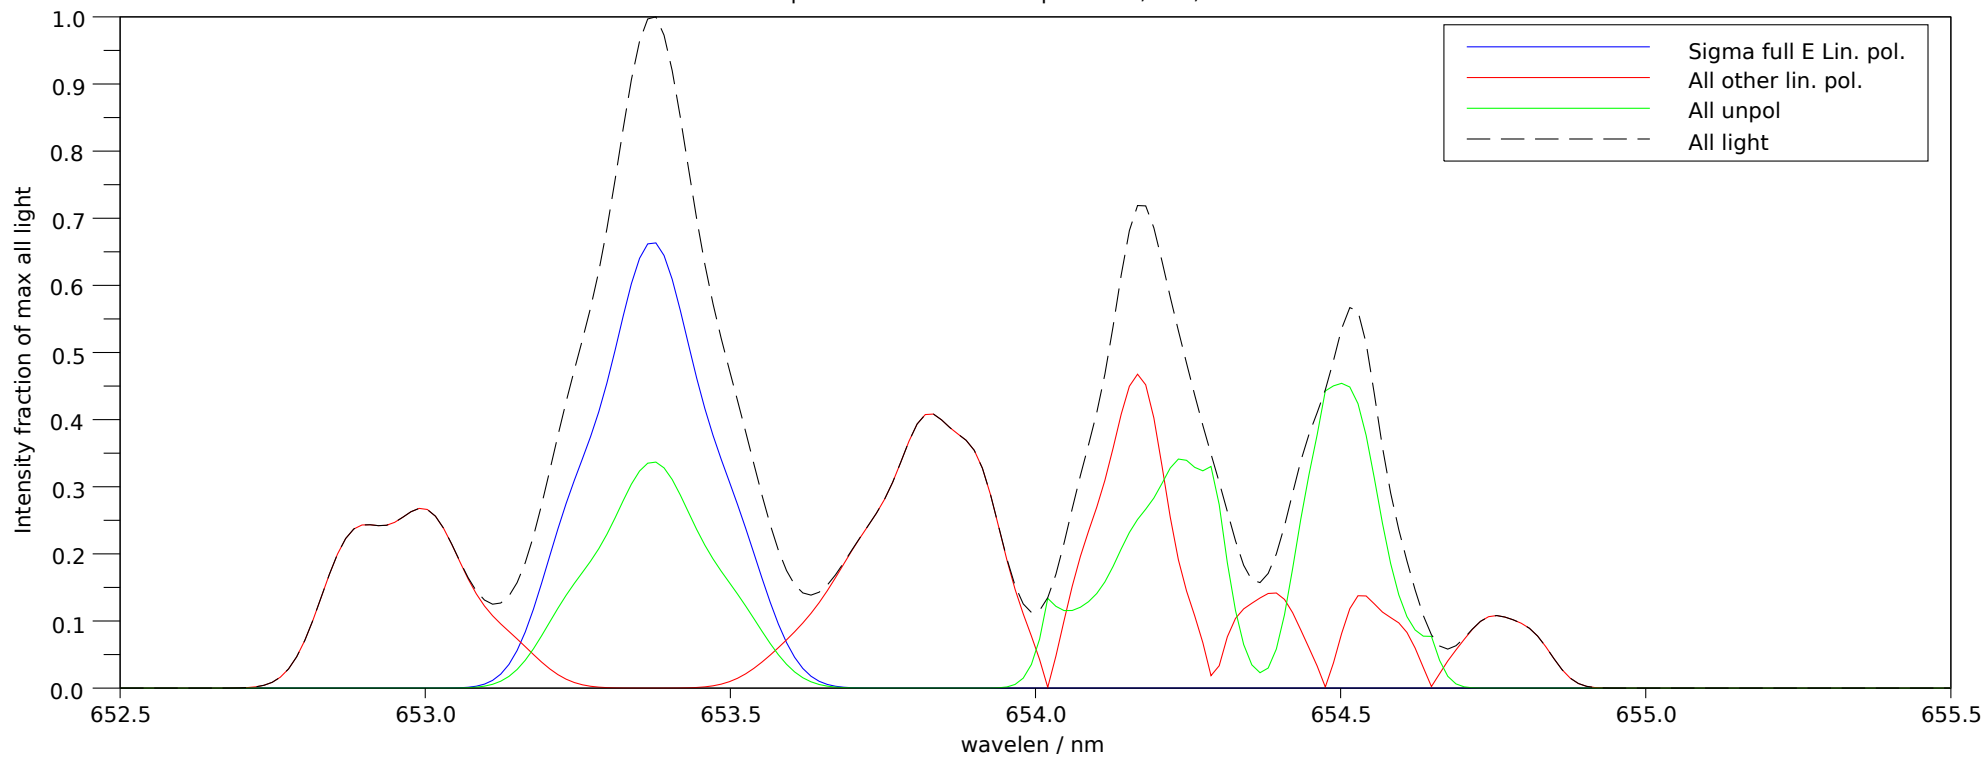

Spectra stokes sums for p=26323, t=3, ch=2

Filter 2: Makeup: Good= 65.7%, bad= 2.2%, unpol= 32.1% , good-unpol=33.7%. Total good transmitted= 25.7%