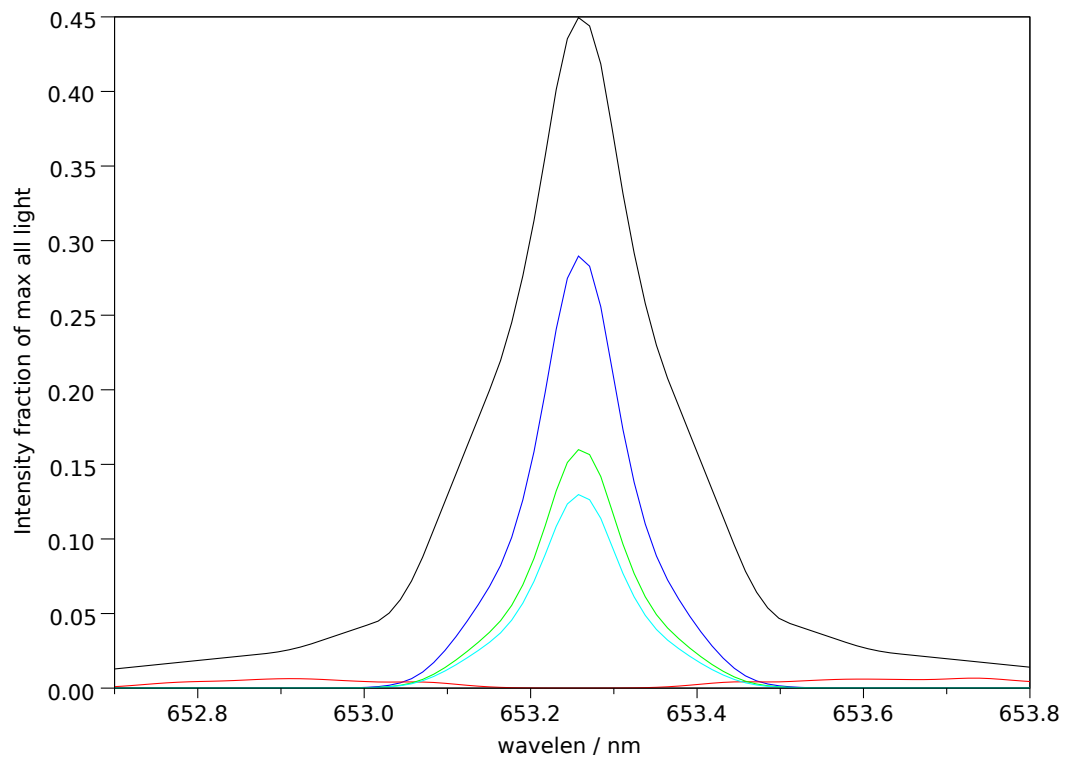

Spectra stokes sums for p=26323, t=3, ch=1

Filter 2: Makeup: Good= 64.2%, bad= 1.8%, unpol= 34.0% , good-unpol=30.2%. Total good transmitted= 25.8%