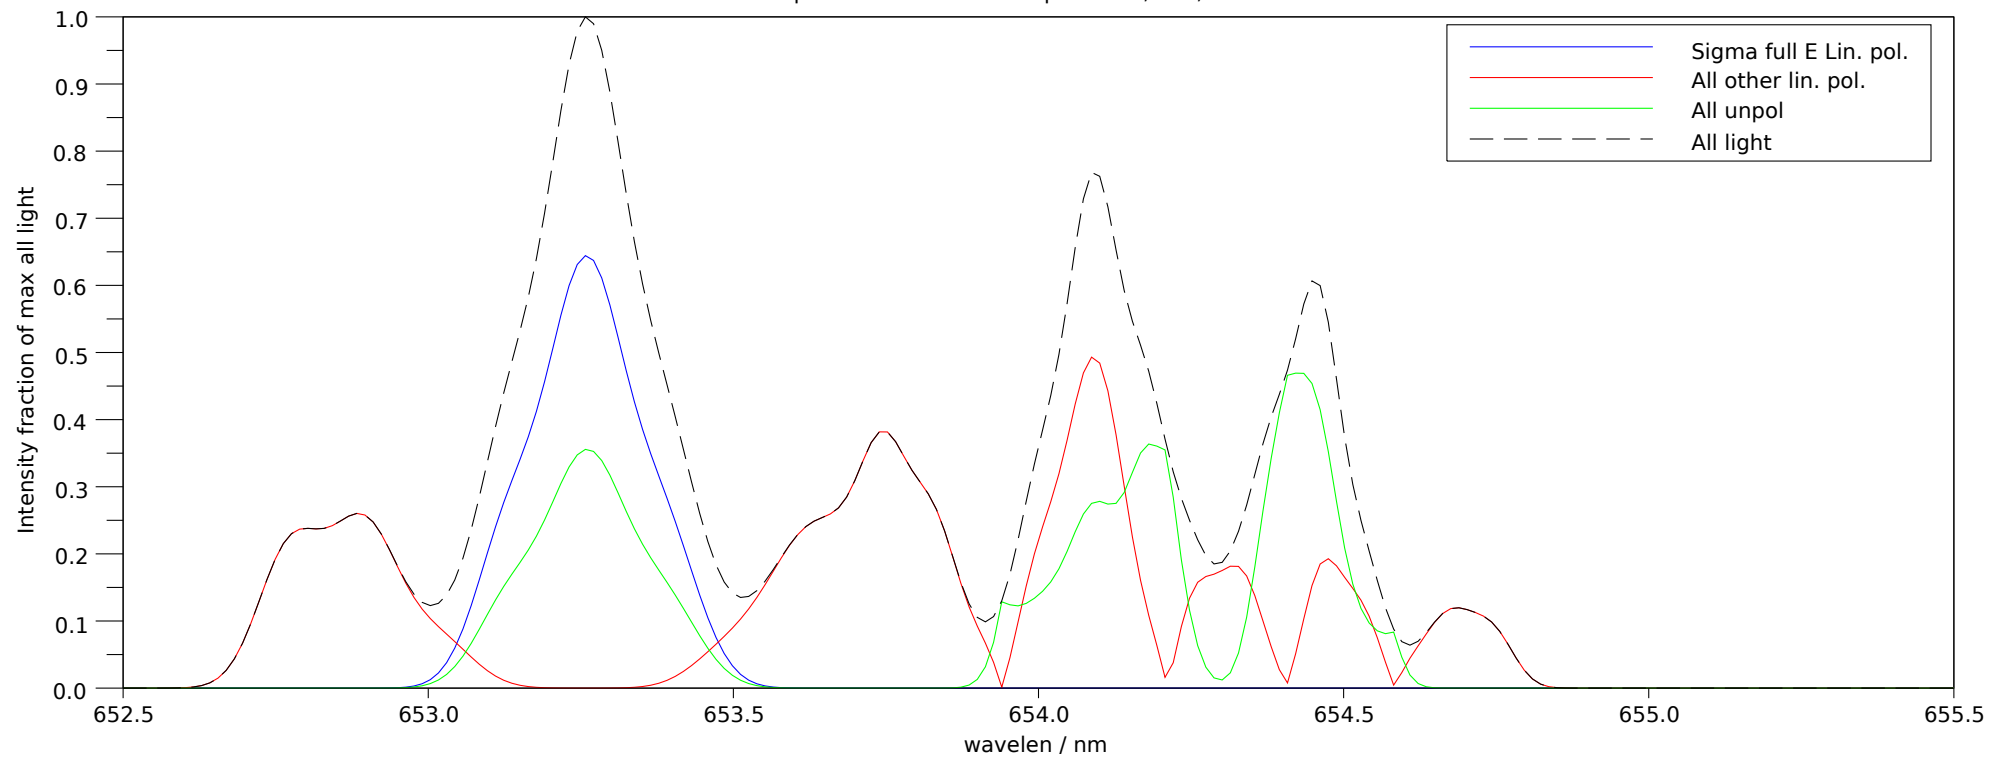

Spectra stokes sums for p=26323, t=3, ch=1

Filter 2: Makeup: Good= 64.2%, bad= 1.8%, unpol= 34.0% , good-unpol=30.2%. Total good transmitted= 25.8%