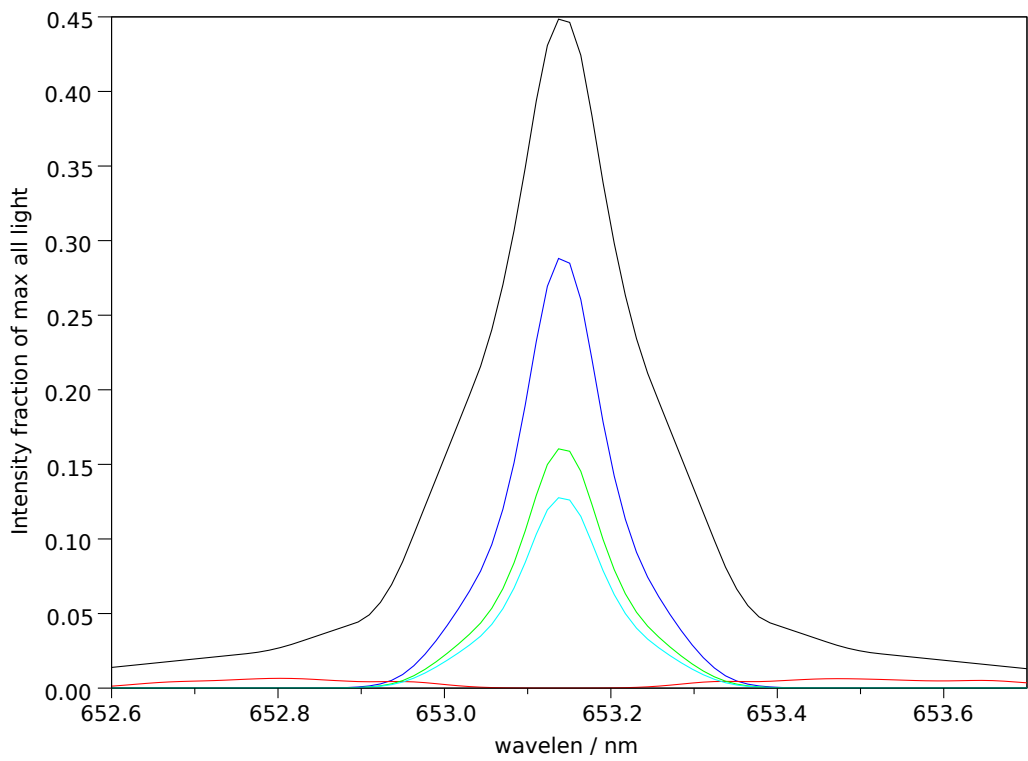

Spectra stokes sums for p=26323, t=3, ch=0

Filter 2: Makeup: Good= 64.3%, bad= 1.4%, unpol= 34.2% , good-unpol=30.1%. Total good transmitted= 26.0%