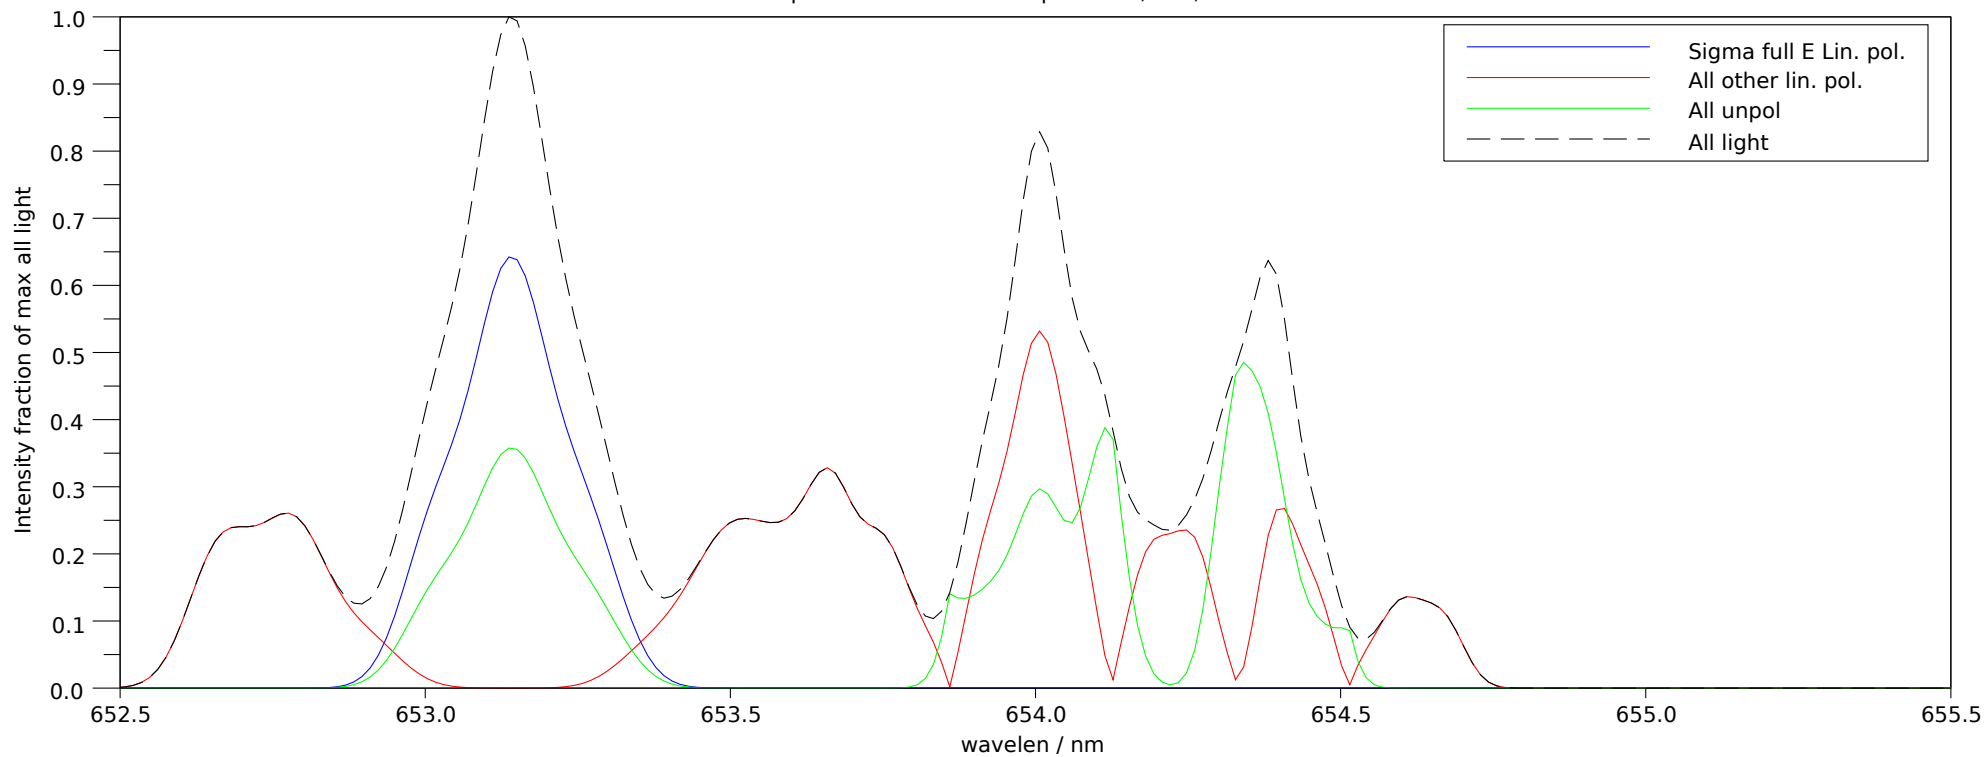

Spectra stokes sums for p=26323, t=3, ch=0

Filter 2: Makeup: Good= 64.3%, bad= 1.4%, unpol= 34.2% , good-unpol=30.1%. Total good transmitted= 26.0%