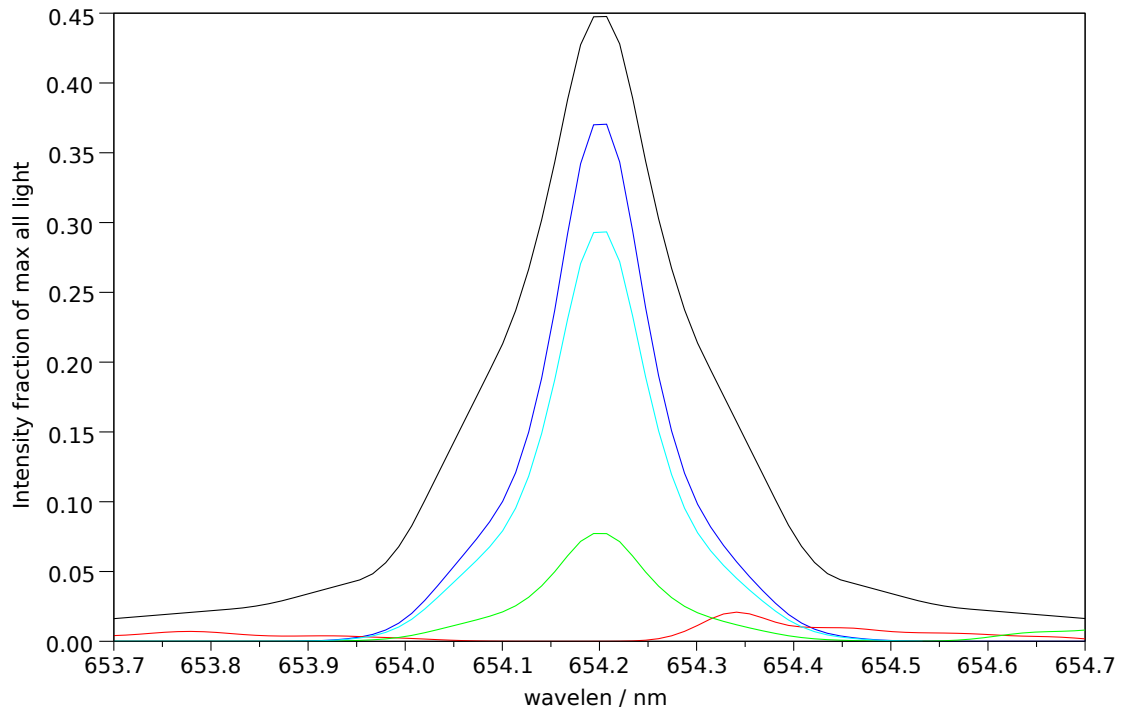

Spectra stokes sums for p=26322, t=2.76, ch=9

Filter 1: Makeup: Good= 75.0%, bad= 7.1%, unpol= 17.9% , good-unpol=57.1%. Total good transmitted= 26.4%

Filter 2: Makeup: Good= 78.3%, bad= 5.0%, unpol= 16.6% , good-unpol=61.7%. Total good transmitted= 24.1%