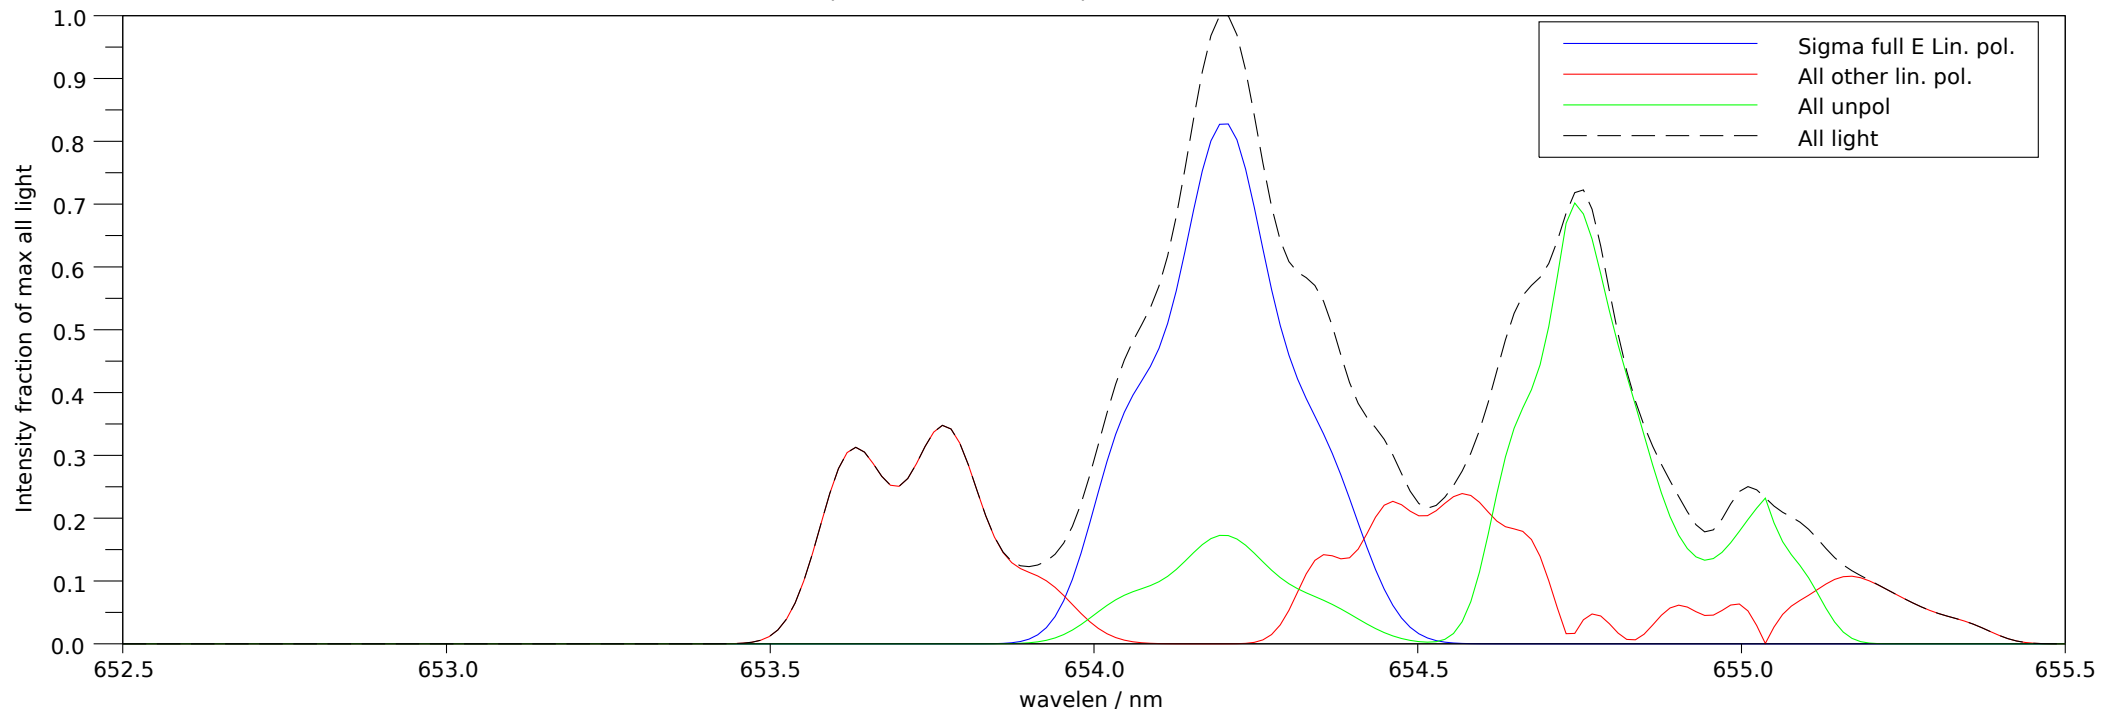

Spectra stokes sums for p=26322, t=2.76, ch=9

Filter 1: Makeup: Good= 75.0%, bad= 7.1%, unpol= 17.9% , good-unpol=57.1%. Total good transmitted= 26.4%

Filter 2: Makeup: Good= 78.3%, bad= 5.0%, unpol= 16.6% , good-unpol=61.7%. Total good transmitted= 24.1%