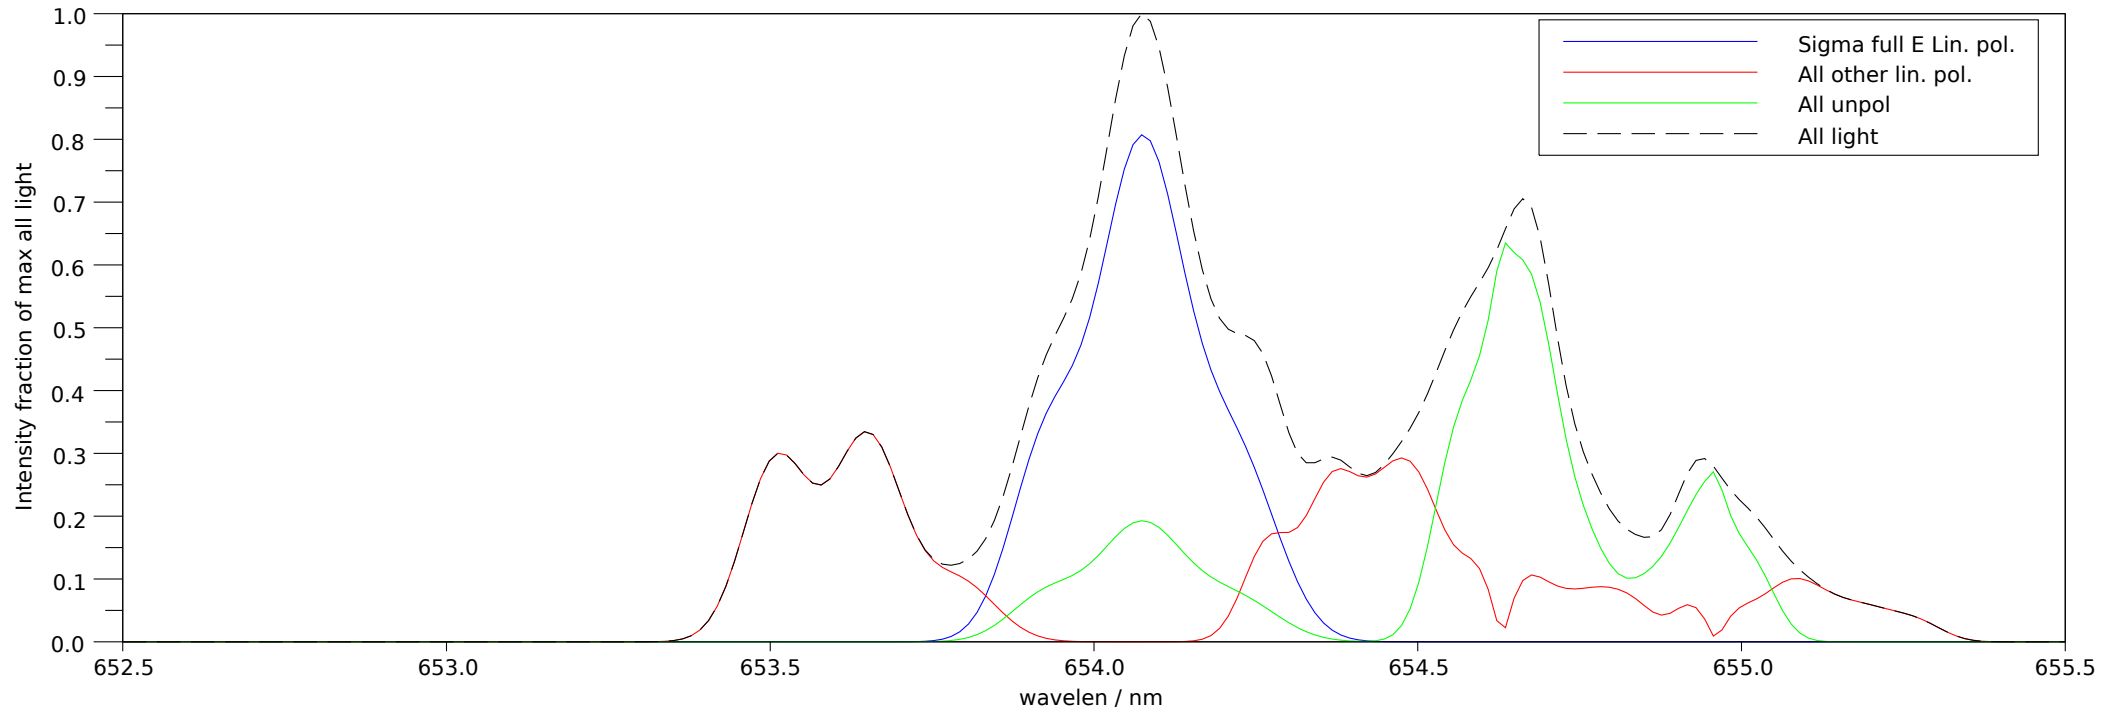

Spectra stokes sums for p=26322, t=2.76, ch=8

Filter 1: Makeup: Good= 74.2%, bad= 6.4%, unpol= 19.4% , good-unpol=54.8%. Total good transmitted= 26.5%

Filter 2: Makeup: Good= 77.6%, bad= 3.8%, unpol= 18.6% , good-unpol=59.0%. Total good transmitted= 24.3%