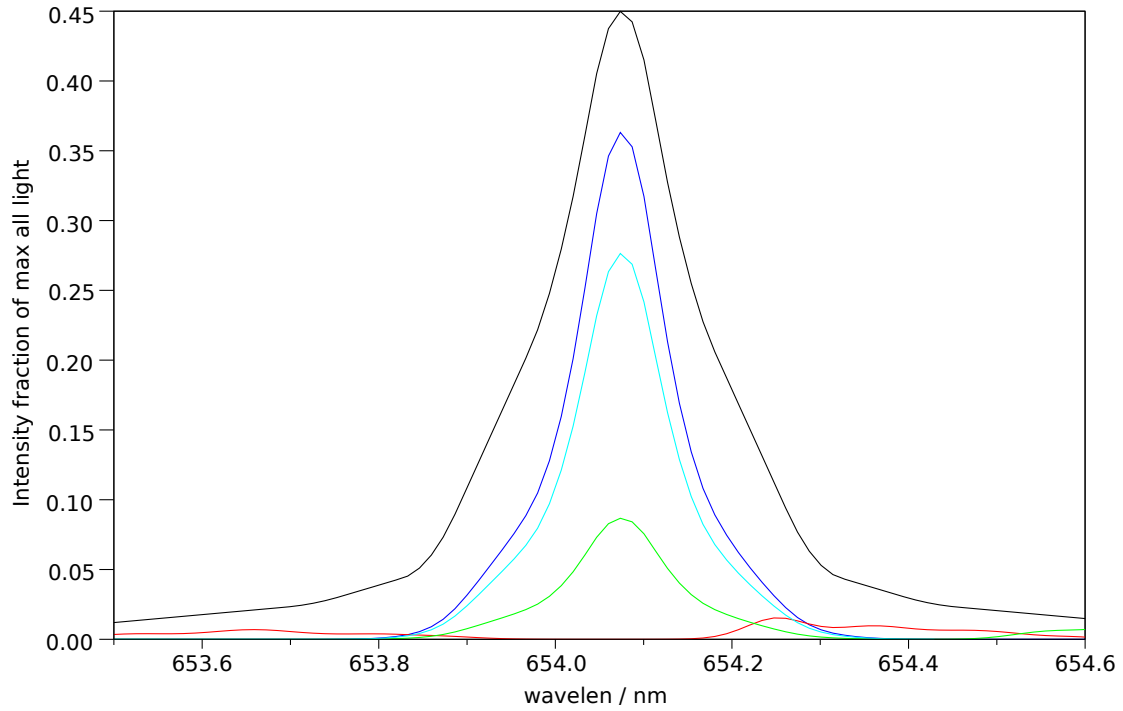

Spectra stokes sums for p=26322, t=2.76, ch=8

Filter 1: Makeup: Good= 74.2%, bad= 6.4%, unpol= 19.4% , good-unpol=54.8%. Total good transmitted= 26.5%

Filter 2: Makeup: Good= 77.6%, bad= 3.8%, unpol= 18.6% , good-unpol=59.0%. Total good transmitted= 24.3%