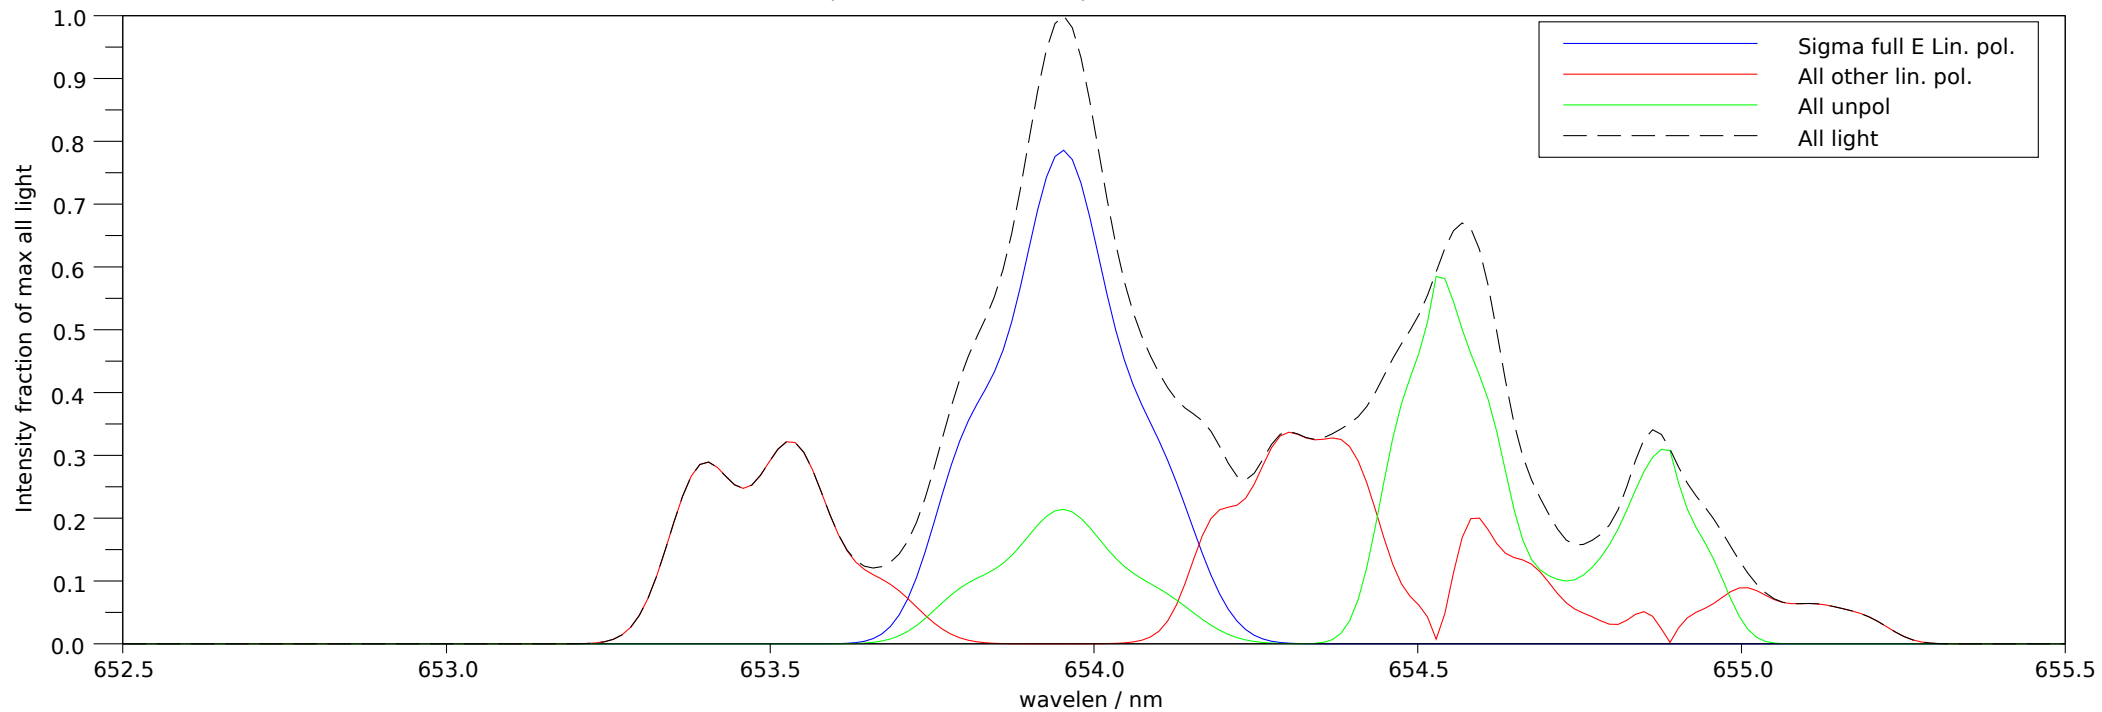

Spectra stokes sums for p=26322, t=2.76, ch=7

Filter 1: Makeup: Good= 73.1%, bad= 6.0%, unpol= 20.9% , good-unpol=52.1%. Total good transmitted= 26.7%

Filter 2: Makeup: Good= 76.4%, bad= 3.0%, unpol= 20.7% , good-unpol=55.7%. Total good transmitted= 24.5%