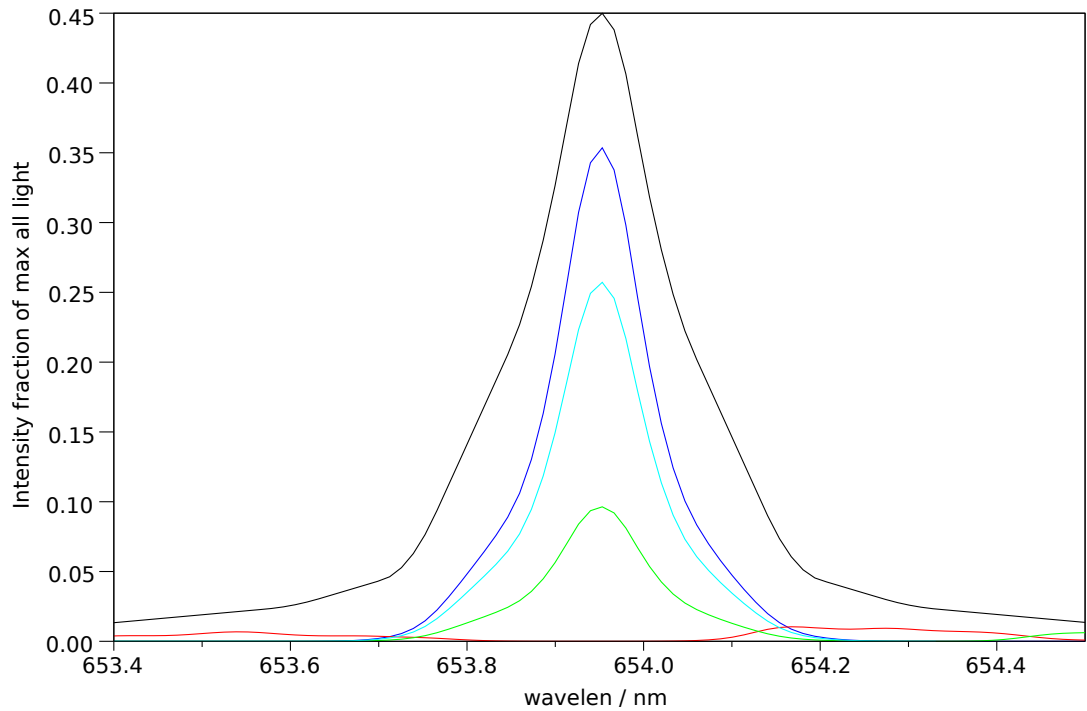

Spectra stokes sums for p=26322, t=2.76, ch=7

Filter 1: Makeup: Good= 73.1%, bad= 6.0%, unpol= 20.9% , good-unpol=52.1%. Total good transmitted= 26.7%

Filter 2: Makeup: Good= 76.4%, bad= 3.0%, unpol= 20.7% , good-unpol=55.7%. Total good transmitted= 24.5%