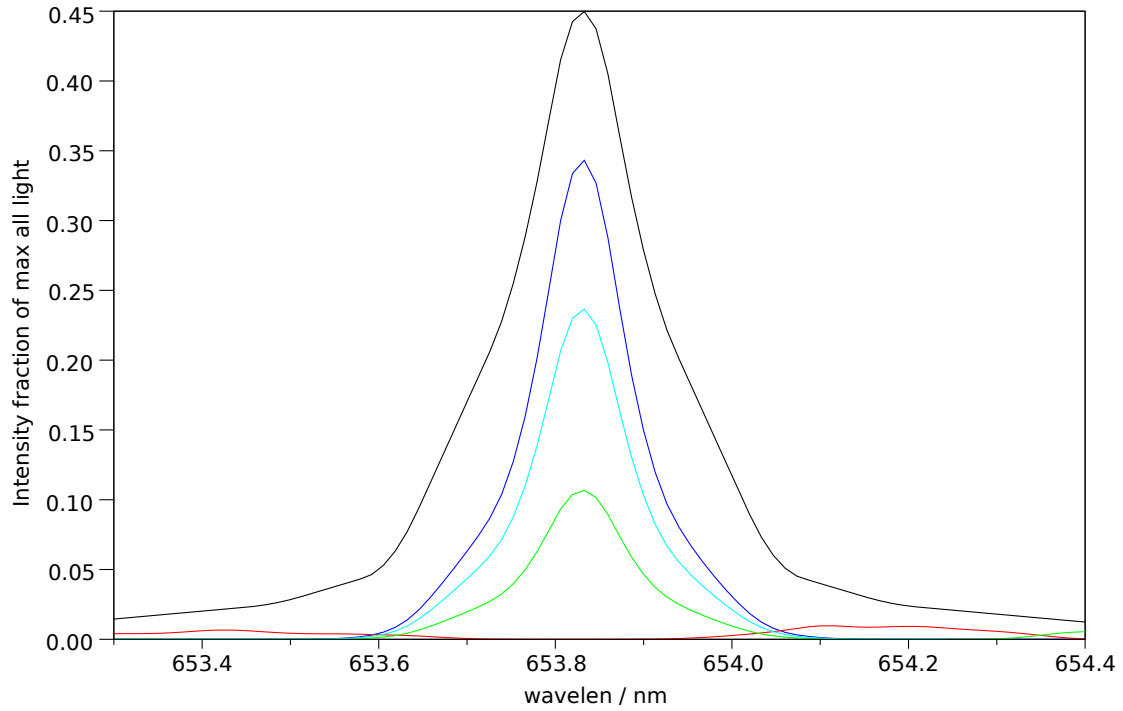

Spectra stokes sums for p=26322, t=2.76, ch=6

Filter 1: Makeup: Good= 71.6%, bad= 5.8%, unpol= 22.6% , good-unpol=49.0%. Total good transmitted= 26.9%

Filter 2: Makeup: Good= 74.5%, bad= 2.7%, unpol= 22.8% , good-unpol=51.8%. Total good transmitted= 24.6%