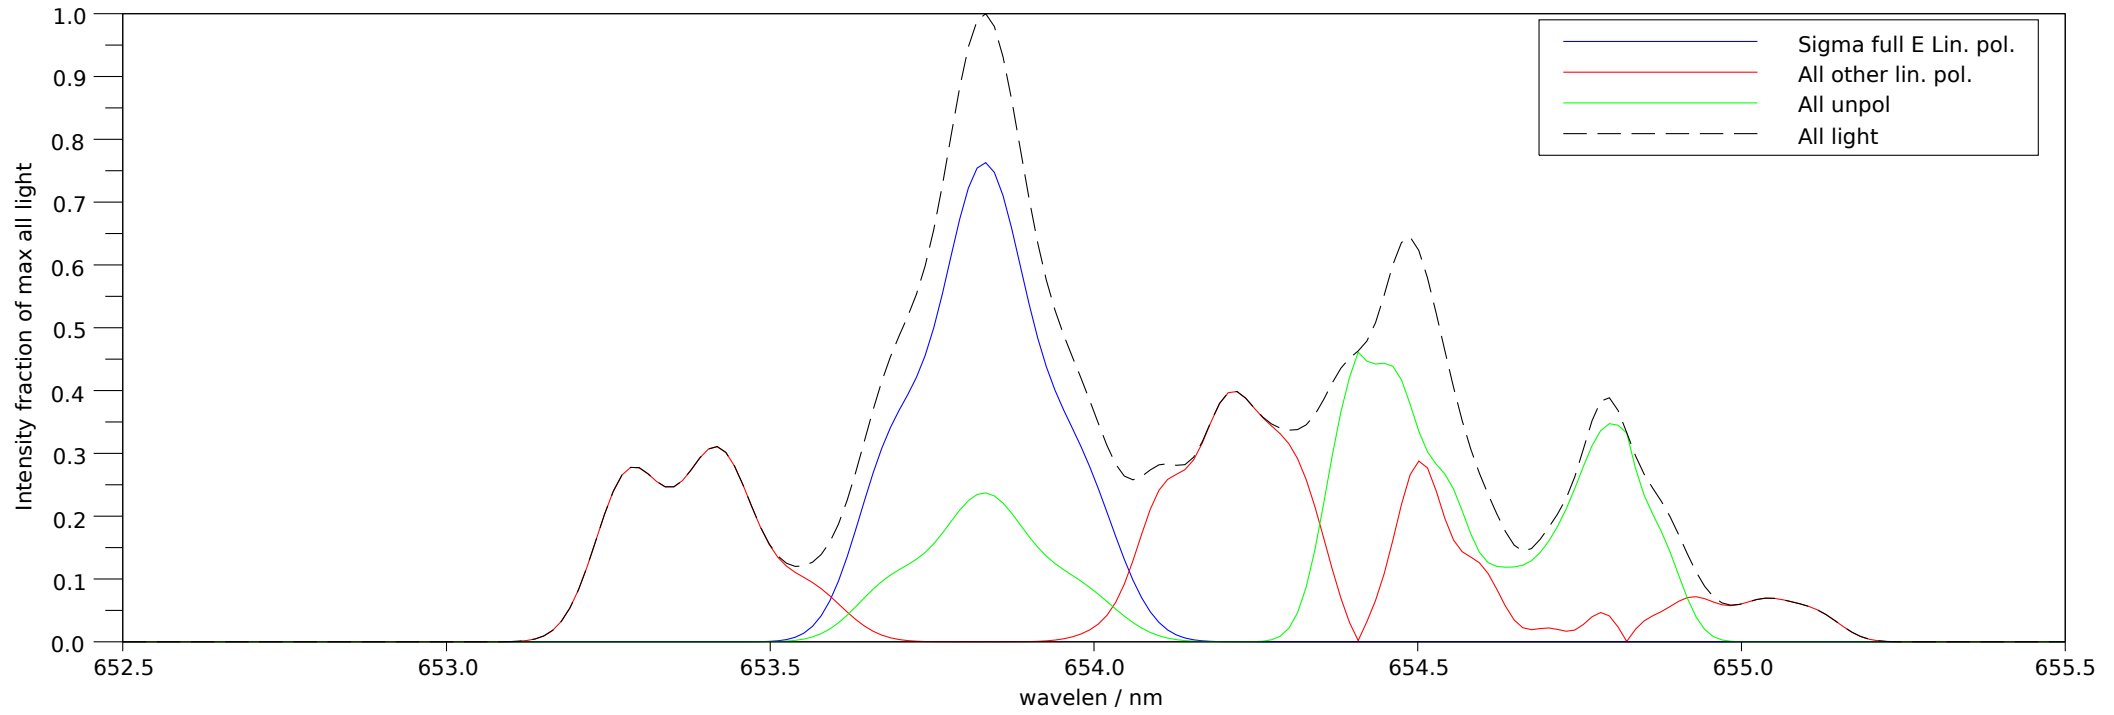

Spectra stokes sums for p=26322, t=2.76, ch=6

Filter 1: Makeup: Good= 71.6%, bad= 5.8%, unpol= 22.6% , good-unpol=49.0%. Total good transmitted= 26.9%

Filter 2: Makeup: Good= 74.5%, bad= 2.7%, unpol= 22.8% , good-unpol=51.8%. Total good transmitted= 24.6%