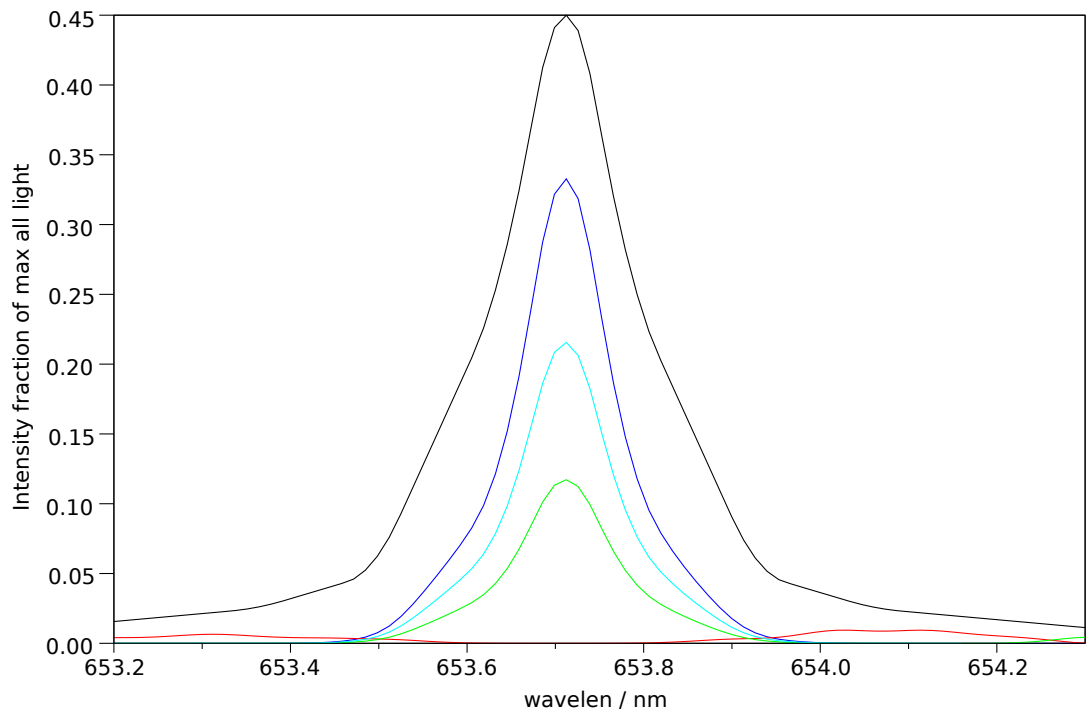

Spectra stokes sums for p=26322, t=2.76, ch=5

Filter 1: Makeup: Good= 70.1%, bad= 5.7%, unpol= 24.2% , good-unpol=45.8%. Total good transmitted= 27.1%

Filter 2: Makeup: Good= 72.6%, bad= 2.5%, unpol= 24.9% , good-unpol=47.7%. Total good transmitted= 24.8%