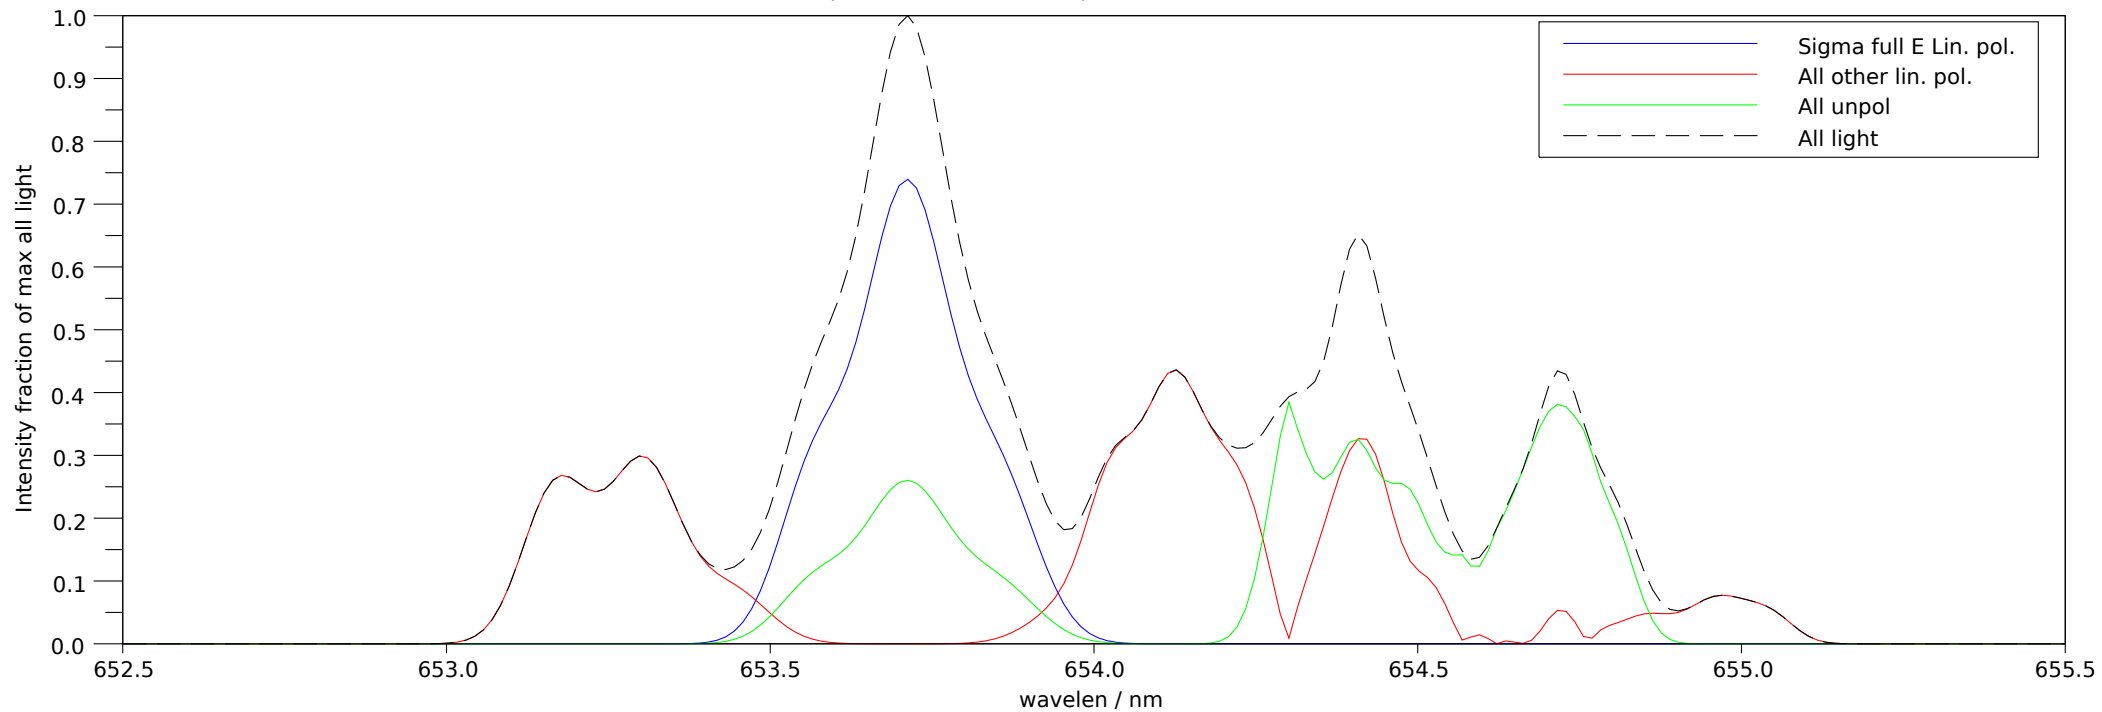

Spectra stokes sums for p=26322, t=2.76, ch=5

Filter 1: Makeup: Good= 70.1%, bad= 5.7%, unpol= 24.2% , good-unpol=45.8%. Total good transmitted= 27.1%

Filter 2: Makeup: Good= 72.6%, bad= 2.5%, unpol= 24.9% , good-unpol=47.7%. Total good transmitted= 24.8%