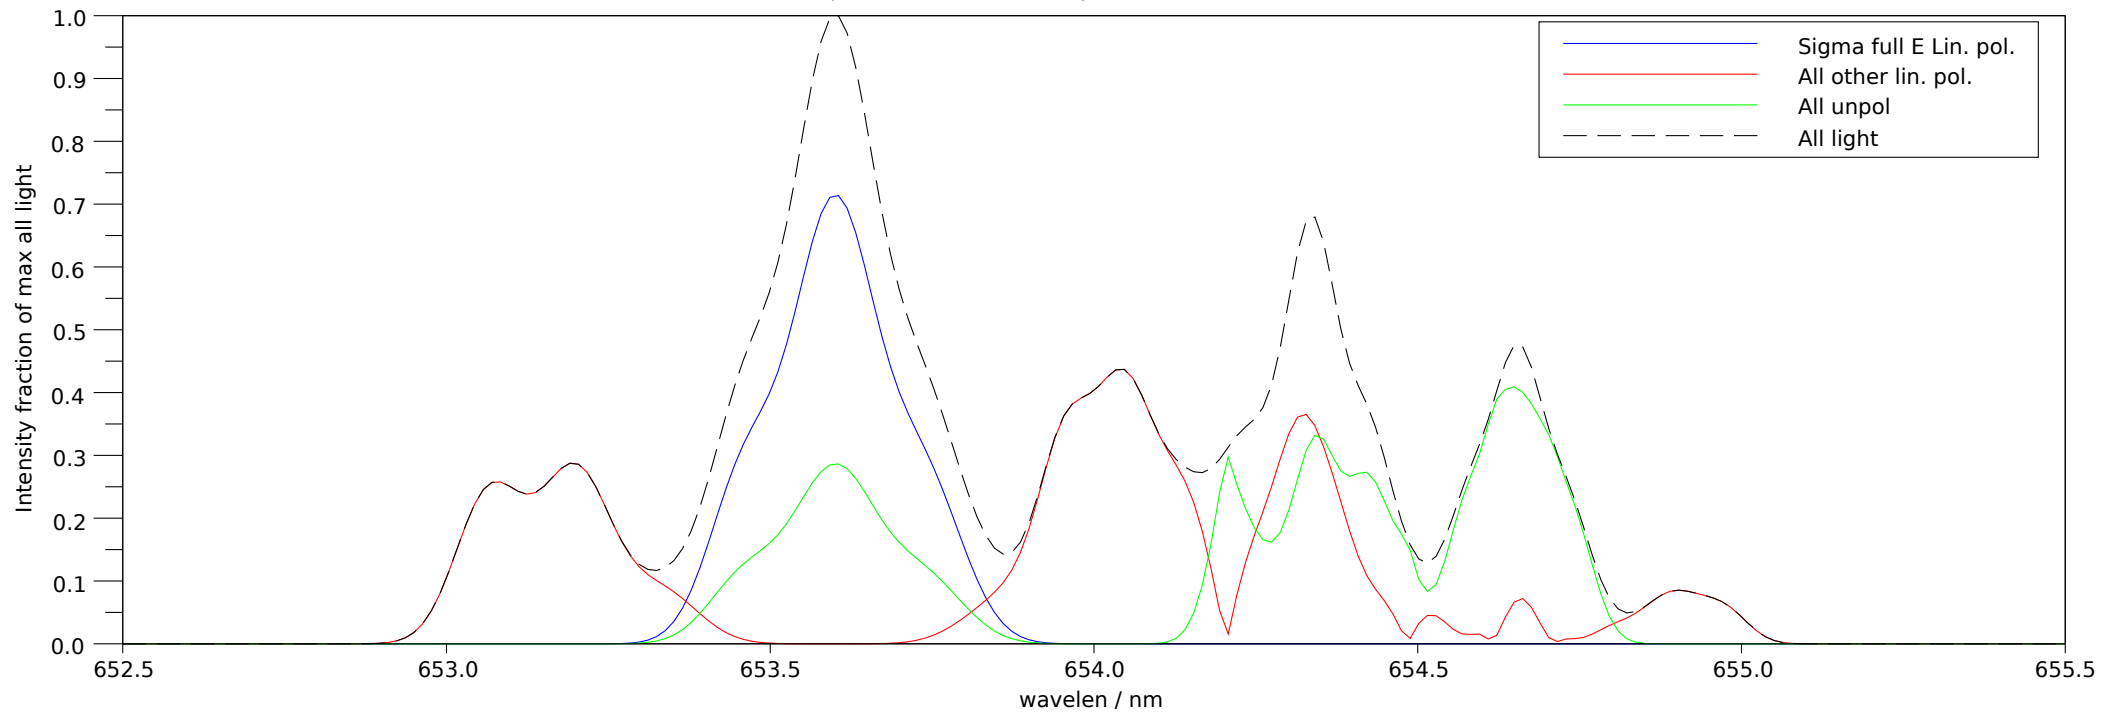

Spectra stokes sums for p=26322, t=2.76, ch=4

Filter 1: Makeup: Good= 68.2%, bad= 5.6%, unpol= 26.2% , good-unpol=42.1%. Total good transmitted= 27.2%

Filter 2: Makeup: Good= 70.4%, bad= 2.4%, unpol= 27.3% , good-unpol=43.1%. Total good transmitted= 24.9%