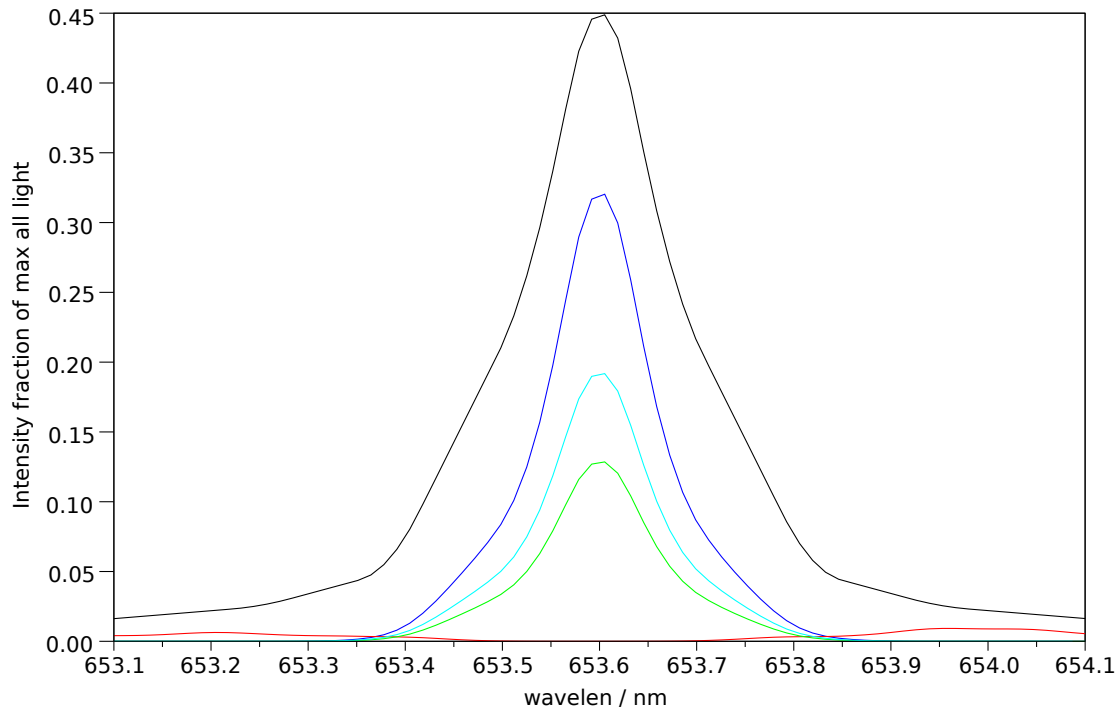

Spectra stokes sums for p=26322, t=2.76, ch=4

Filter 1: Makeup: Good= 68.2%, bad= 5.6%, unpol= 26.2% , good-unpol=42.1%. Total good transmitted= 27.2%

Filter 2: Makeup: Good= 70.4%, bad= 2.4%, unpol= 27.3% , good-unpol=43.1%. Total good transmitted= 24.9%