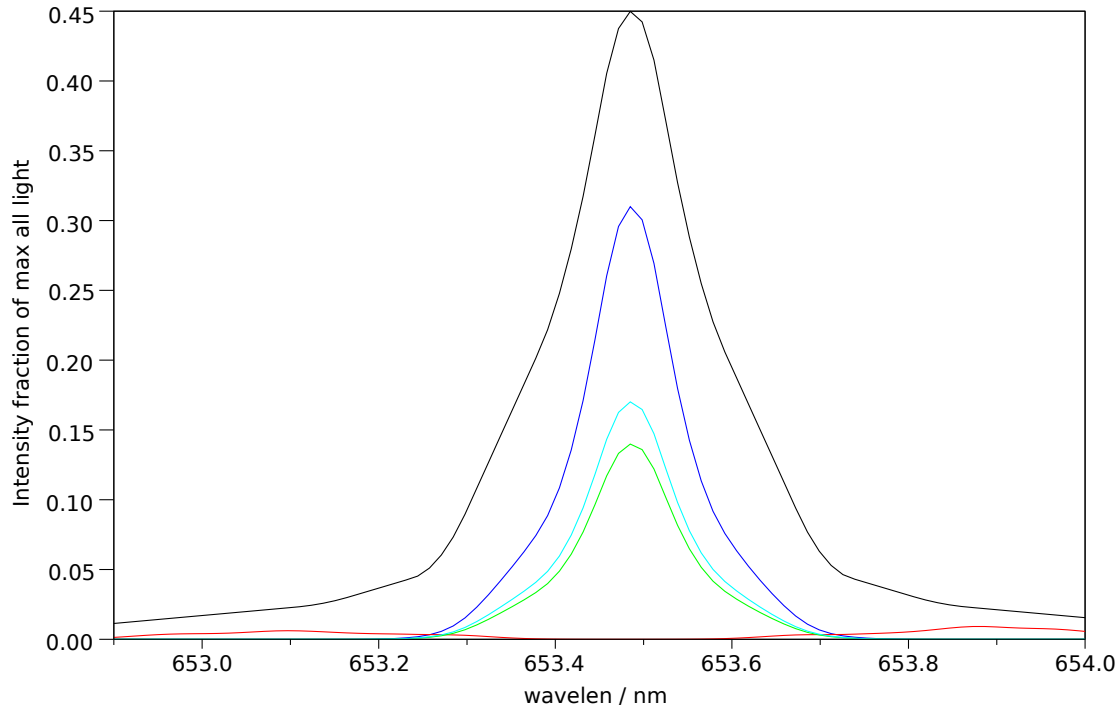

Spectra stokes sums for p=26322, t=2.76, ch=3

Filter 1: Makeup: Good= 66.6%, bad= 5.2%, unpol= 28.2% , good-unpol=38.4%. Total good transmitted= 27.4%

Filter 2: Makeup: Good= 68.2%, bad= 2.1%, unpol= 29.6% , good-unpol=38.6%. Total good transmitted= 25.1%