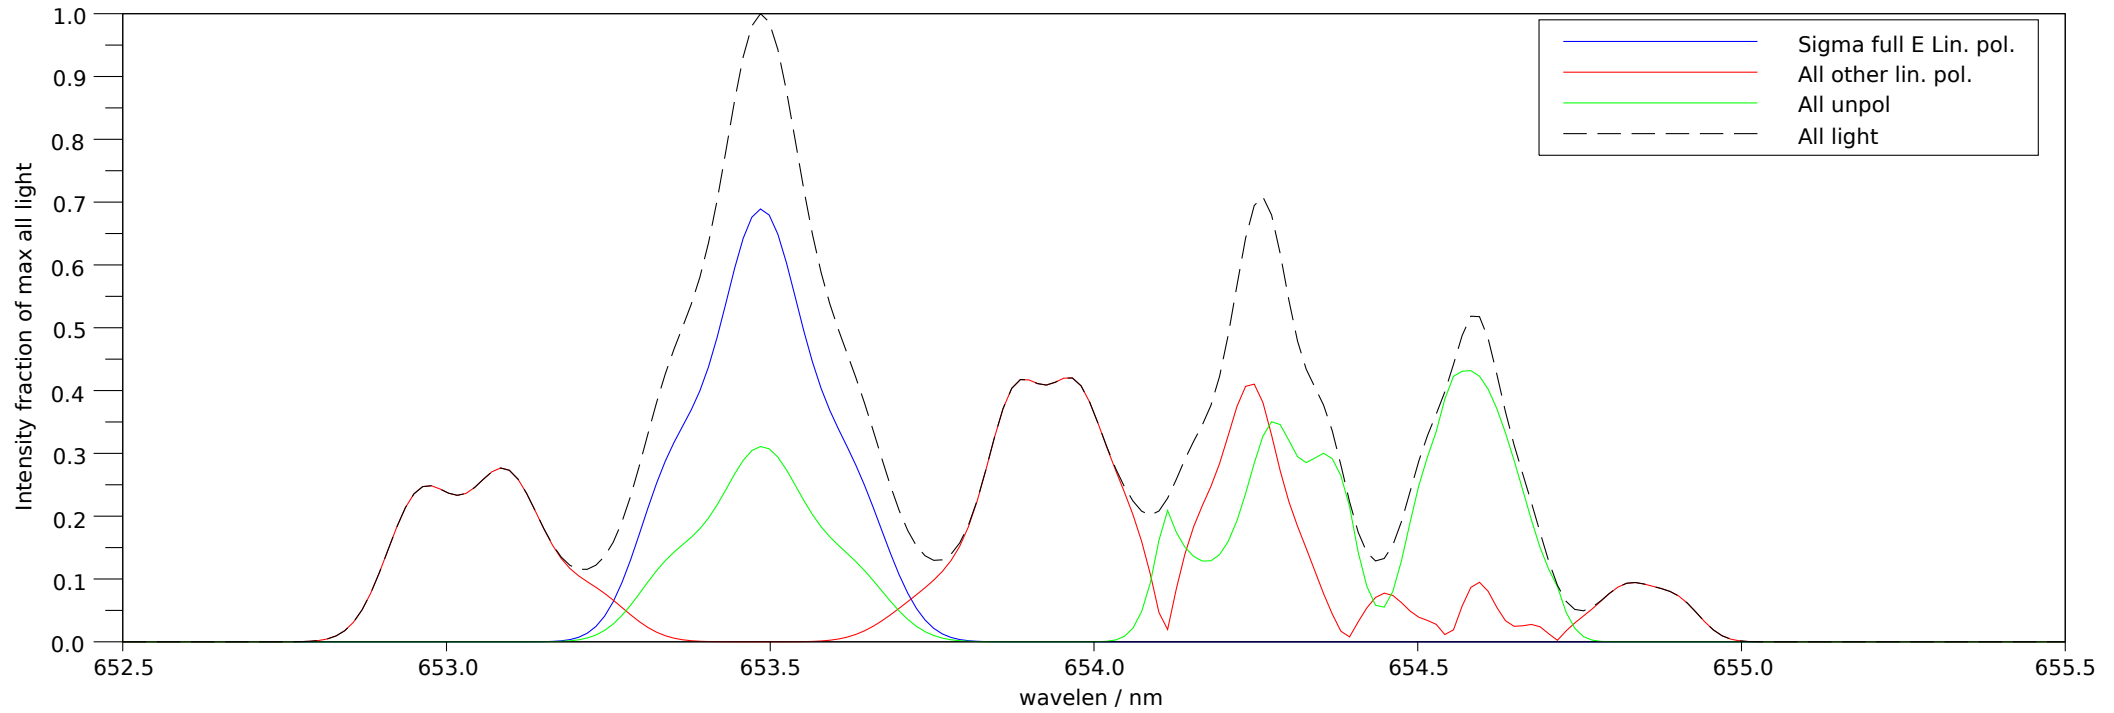

Spectra stokes sums for p=26322, t=2.76, ch=3

Filter 1: Makeup: Good= 66.6%, bad= 5.2%, unpol= 28.2% , good-unpol=38.4%. Total good transmitted= 27.4%

Filter 2: Makeup: Good= 68.2%, bad= 2.1%, unpol= 29.6% , good-unpol=38.6%. Total good transmitted= 25.1%