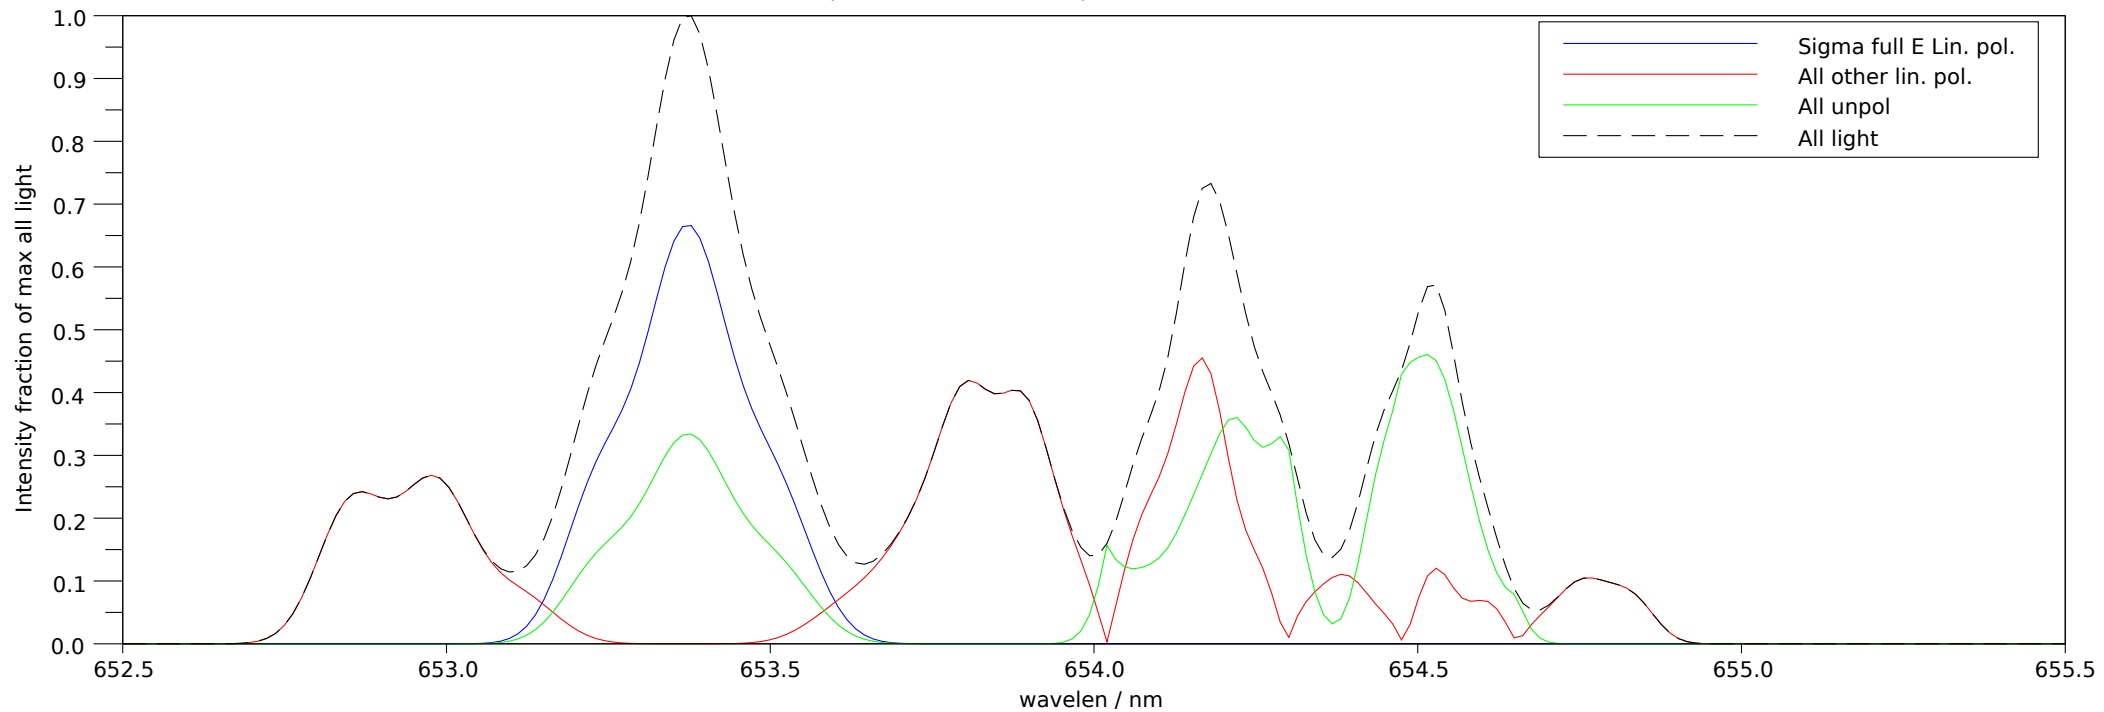

Spectra stokes sums for p=26322, t=2.76, ch=2

Filter 1: Makeup: Good= 65.2%, bad= 4.6%, unpol= 30.3% , good-unpol=34.9%. Total good transmitted= 27.5%

Filter 2: Makeup: Good= 66.3%, bad= 1.8%, unpol= 31.9% , good-unpol=34.5%. Total good transmitted= 25.2%