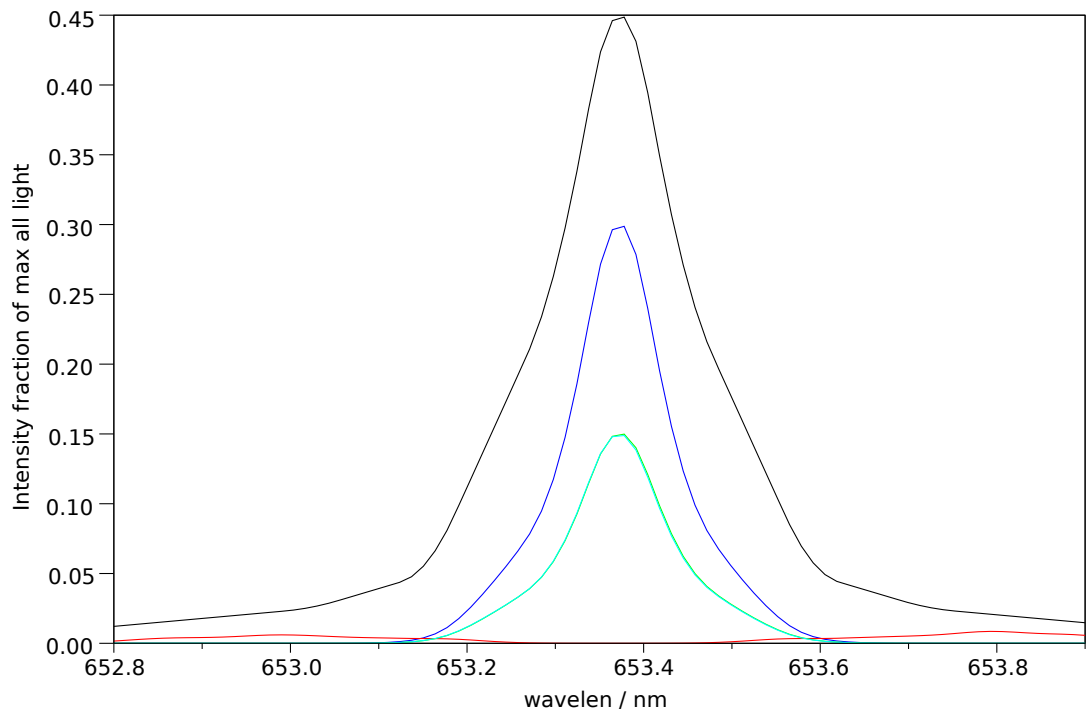

Spectra stokes sums for p=26322, t=2.76, ch=2

Filter 1: Makeup: Good= 65.2%, bad= 4.6%, unpol= 30.3% , good-unpol=34.9%. Total good transmitted= 27.5%

Filter 2: Makeup: Good= 66.3%, bad= 1.8%, unpol= 31.9% , good-unpol=34.5%. Total good transmitted= 25.2%