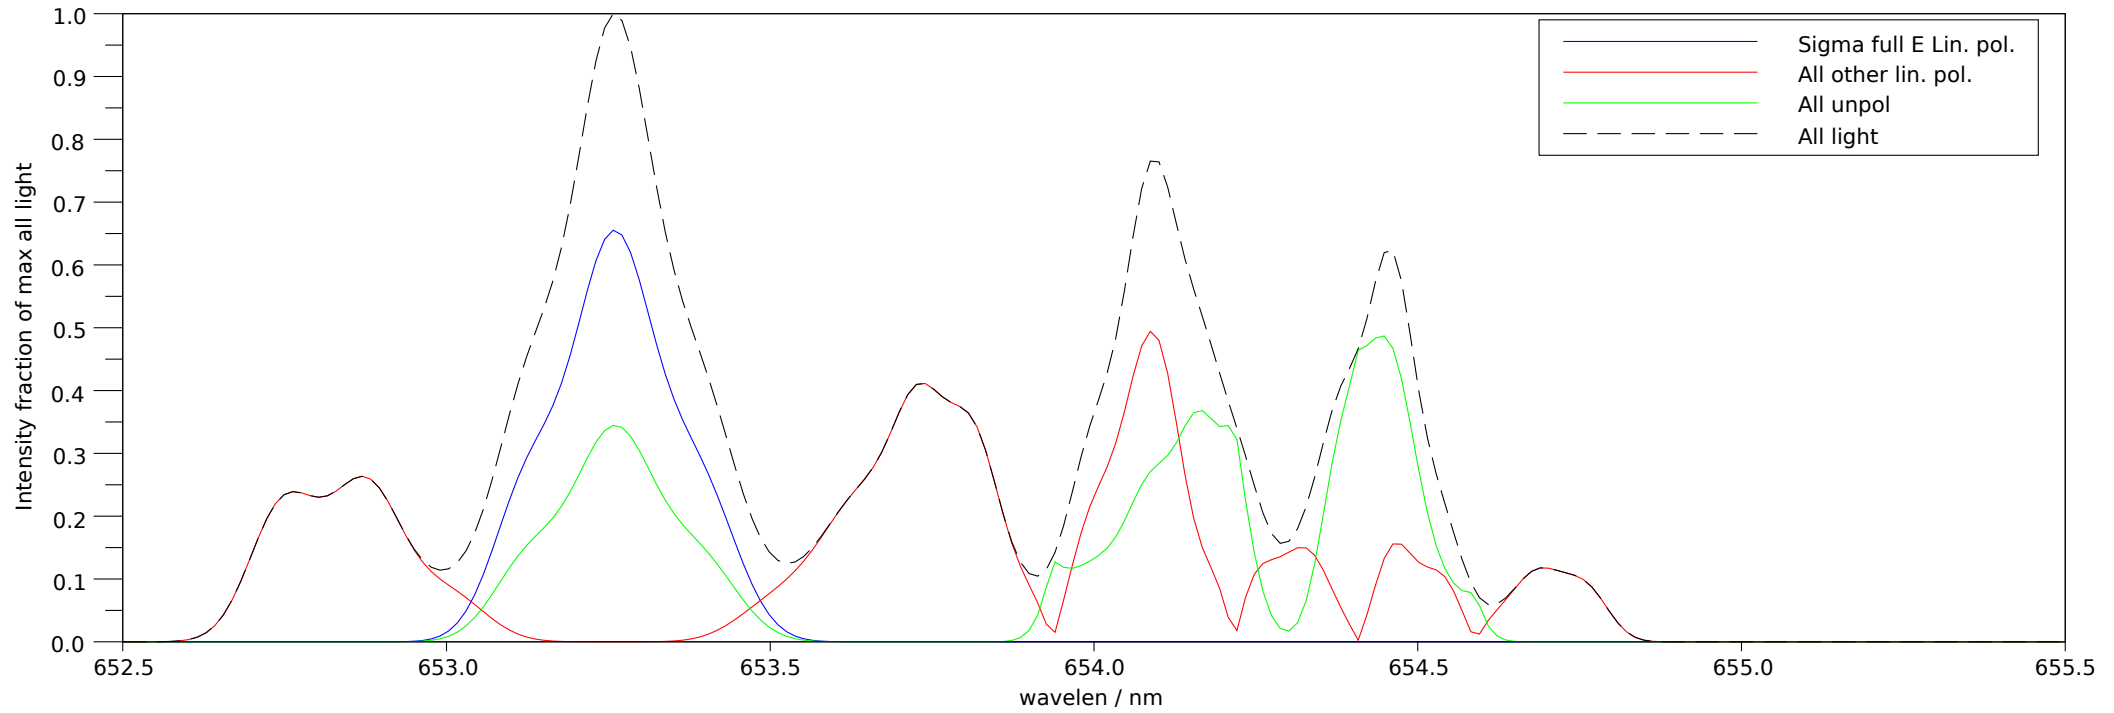

Spectra stokes sums for p=26322, t=2.76, ch=1

Filter 1: Makeup: Good= 65.0%, bad= 3.8%, unpol= 31.2% , good-unpol=33.7%. Total good transmitted= 27.7%

Filter 2: Makeup: Good= 65.6%, bad= 1.5%, unpol= 32.9% , good-unpol=32.7%. Total good transmitted= 25.4%