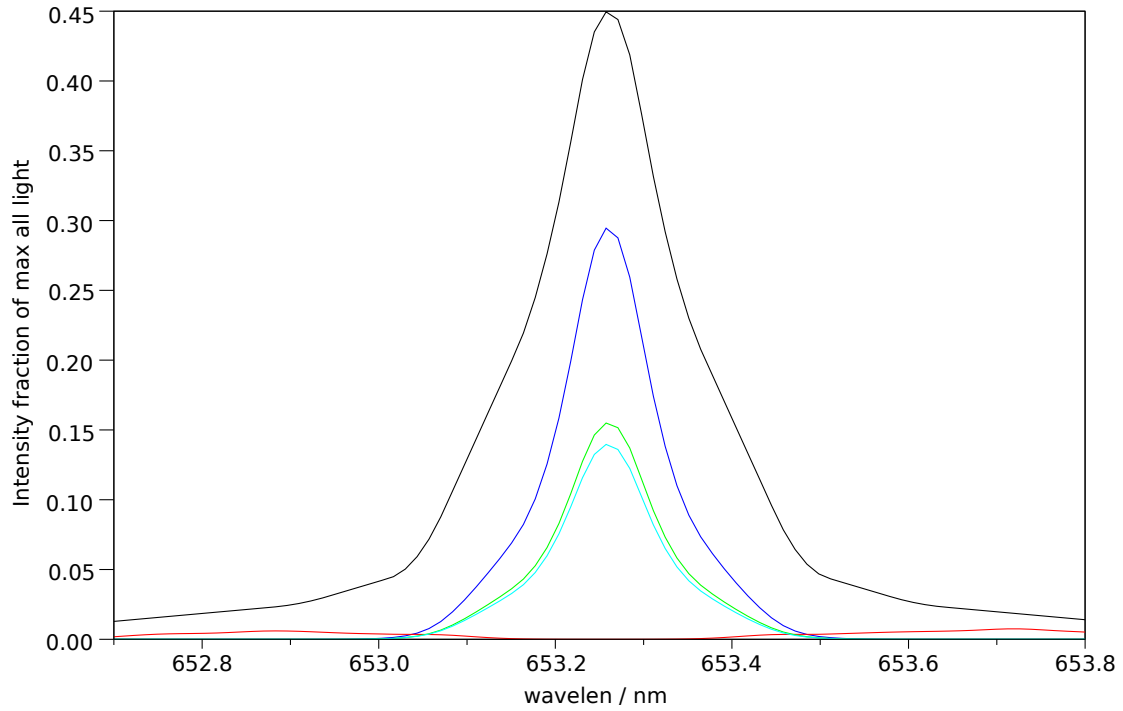

Spectra stokes sums for p=26322, t=2.76, ch=1

Filter 1: Makeup: Good= 65.0%, bad= 3.8%, unpol= 31.2% , good-unpol=33.7%. Total good transmitted= 27.7%

Filter 2: Makeup: Good= 65.6%, bad= 1.5%, unpol= 32.9% , good-unpol=32.7%. Total good transmitted= 25.4%