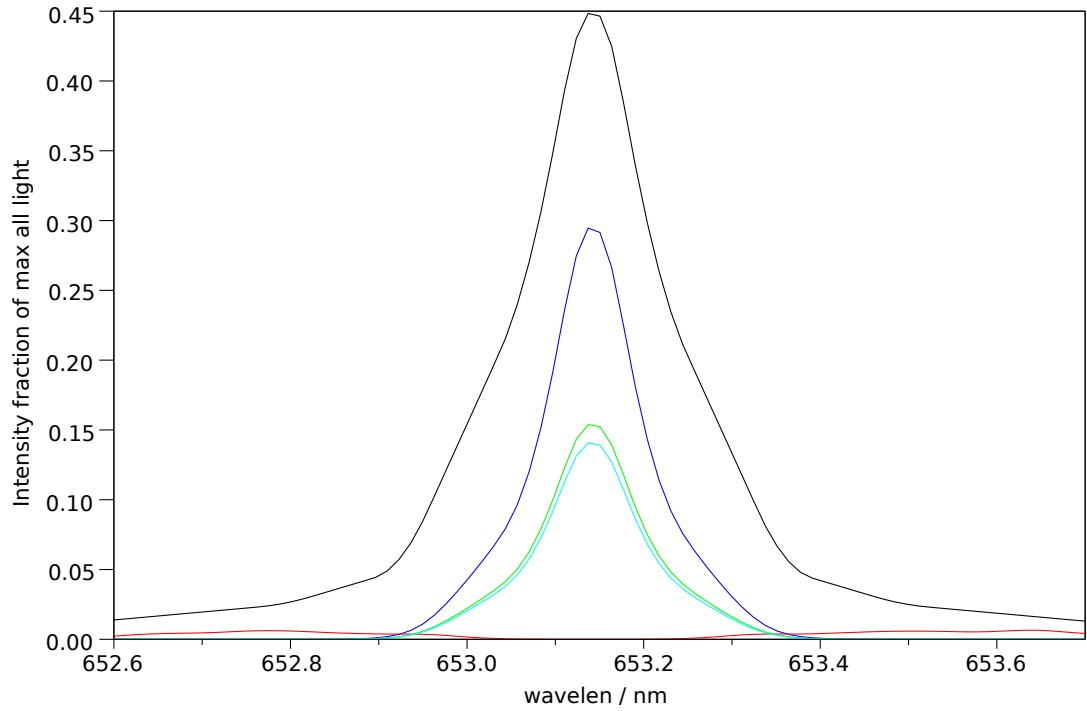

Spectra stokes sums for p=26322, t=2.76, ch=0

Filter 1: Makeup: Good= 66.1%, bad= 2.9%, unpol= 31.0% , good-unpol=35.0%. Total good transmitted= 27.9%

Filter 2: Makeup: Good= 66.1%, bad= 1.1%, unpol= 32.8% , good-unpol=33.3%. Total good transmitted= 25.6%