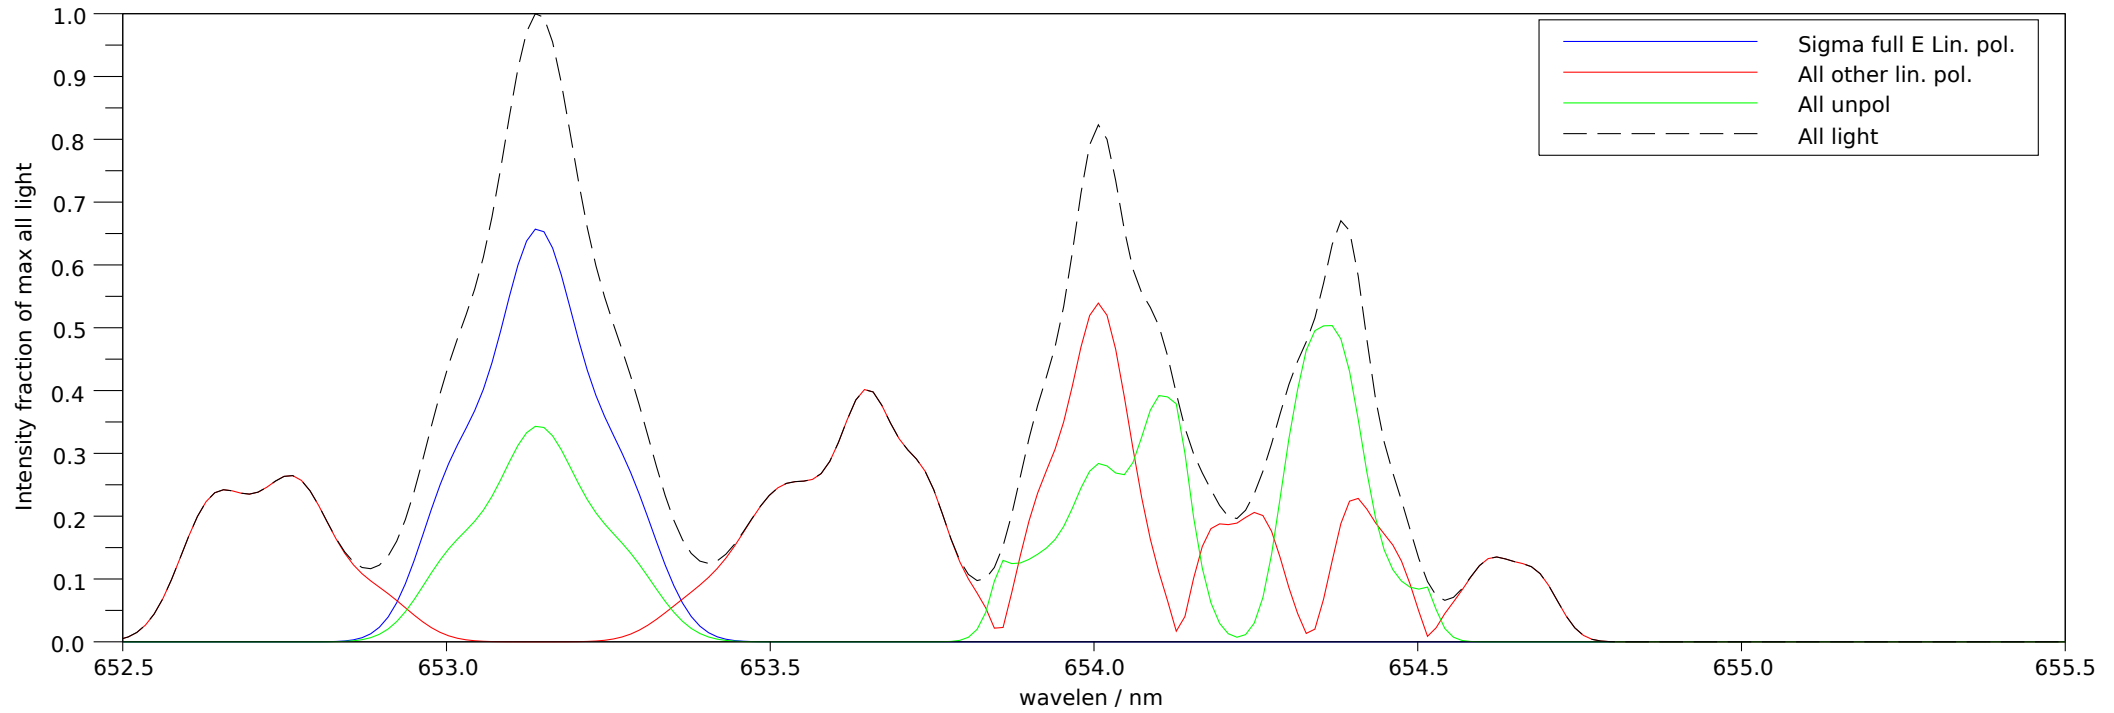

Spectra stokes sums for p=26322, t=2.76, ch=0

Filter 1: Makeup: Good= 66.1%, bad= 2.9%, unpol= 31.0% , good-unpol=35.0%. Total good transmitted= 27.9%

Filter 2: Makeup: Good= 66.1%, bad= 1.1%, unpol= 32.8% , good-unpol=33.3%. Total good transmitted= 25.6%