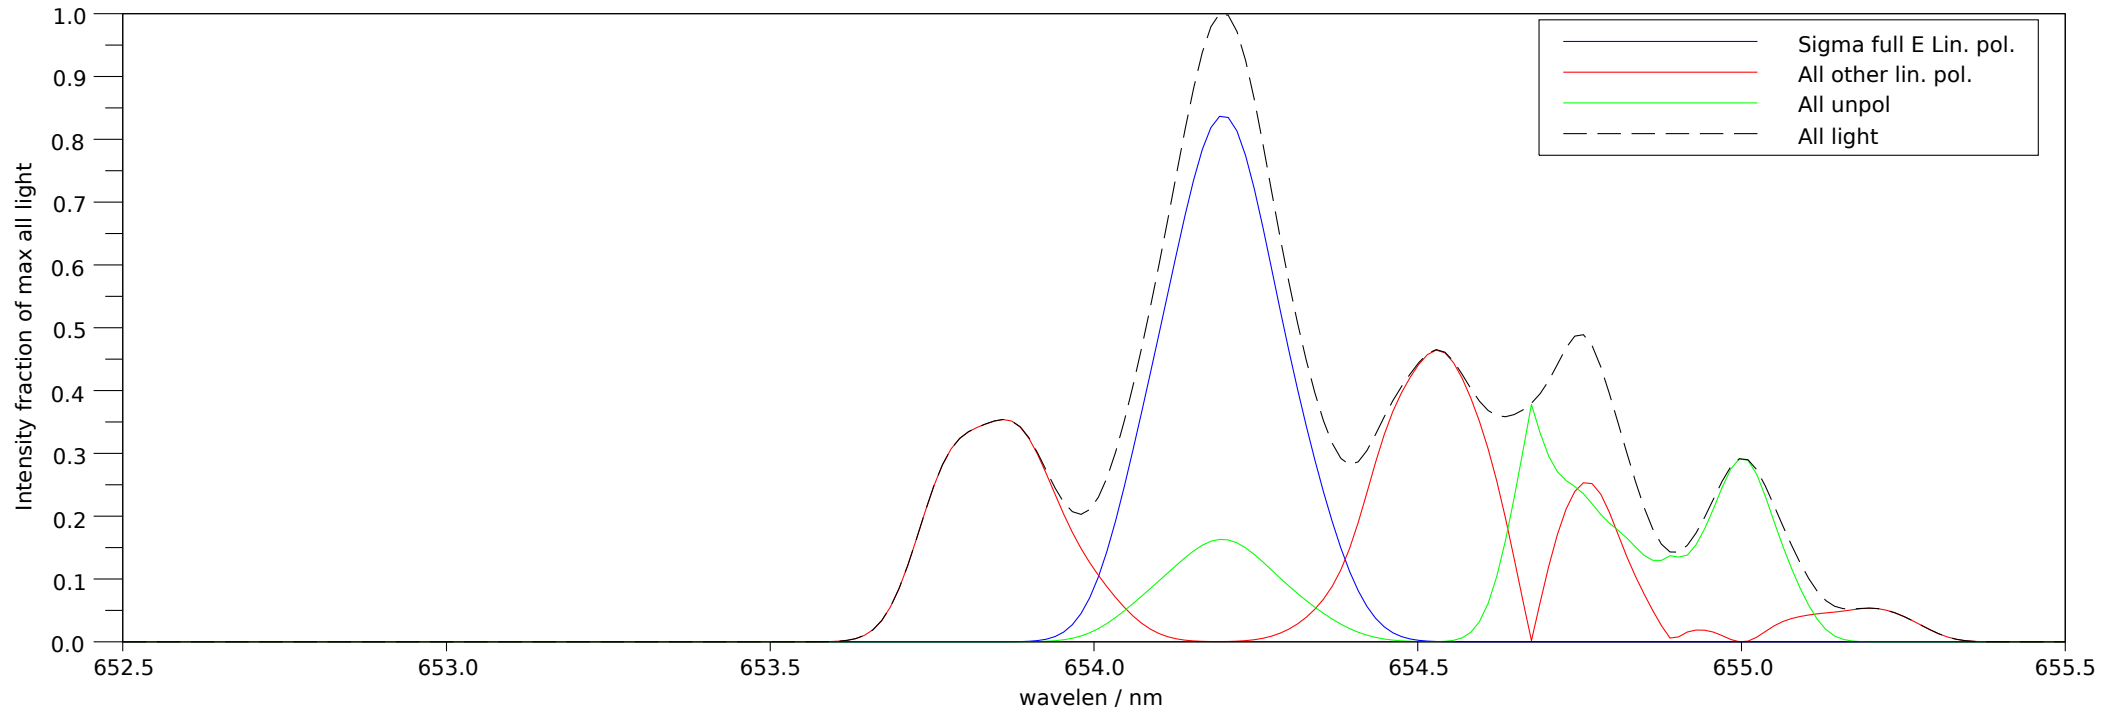

Spectra stokes sums for p=25389, t=2.75, ch=9

Filter 1: Makeup: Good= 74.9%, bad= 9.5%, unpol= 15.7% , good-unpol=59.2%. Total good transmitted= 29.0%

Filter 2: Makeup: Good= 78.3%, bad= 6.3%, unpol= 15.3% , good-unpol=63.0%. Total good transmitted= 26.6%