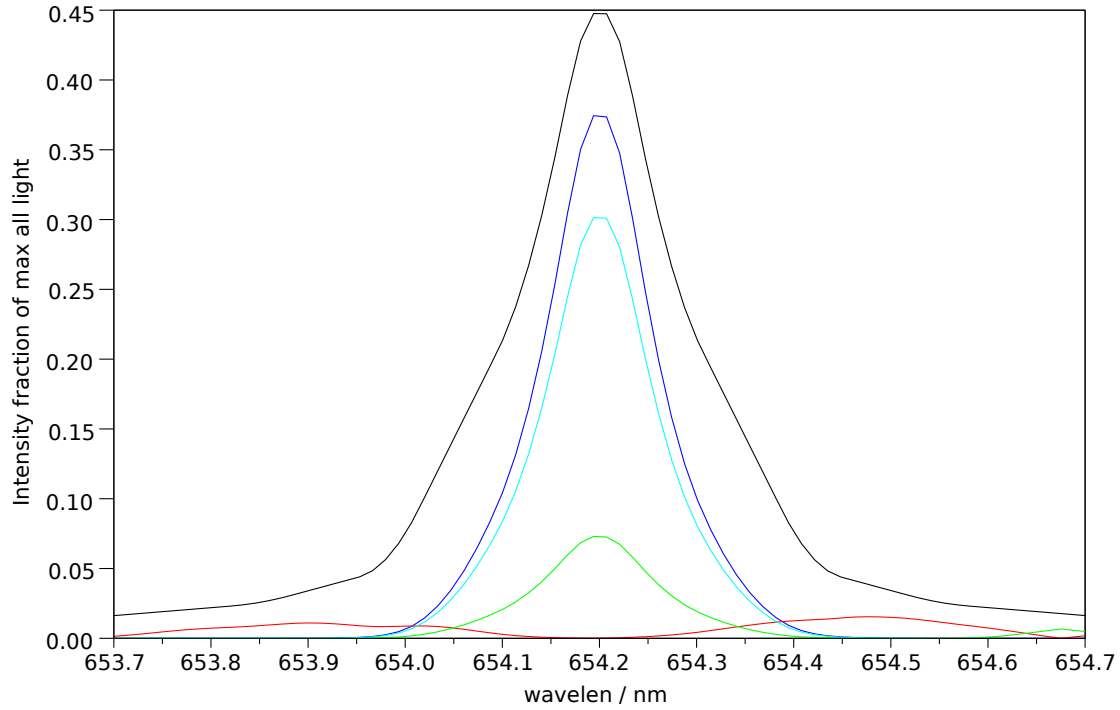

Spectra stokes sums for p=25389, t=2.75, ch=9

Filter 1: Makeup: Good= 74.9%, bad= 9.5%, unpol= 15.7% , good-unpol=59.2%. Total good transmitted= 29.0%

Filter 2: Makeup: Good= 78.3%, bad= 6.3%, unpol= 15.3% , good-unpol=63.0%. Total good transmitted= 26.6%