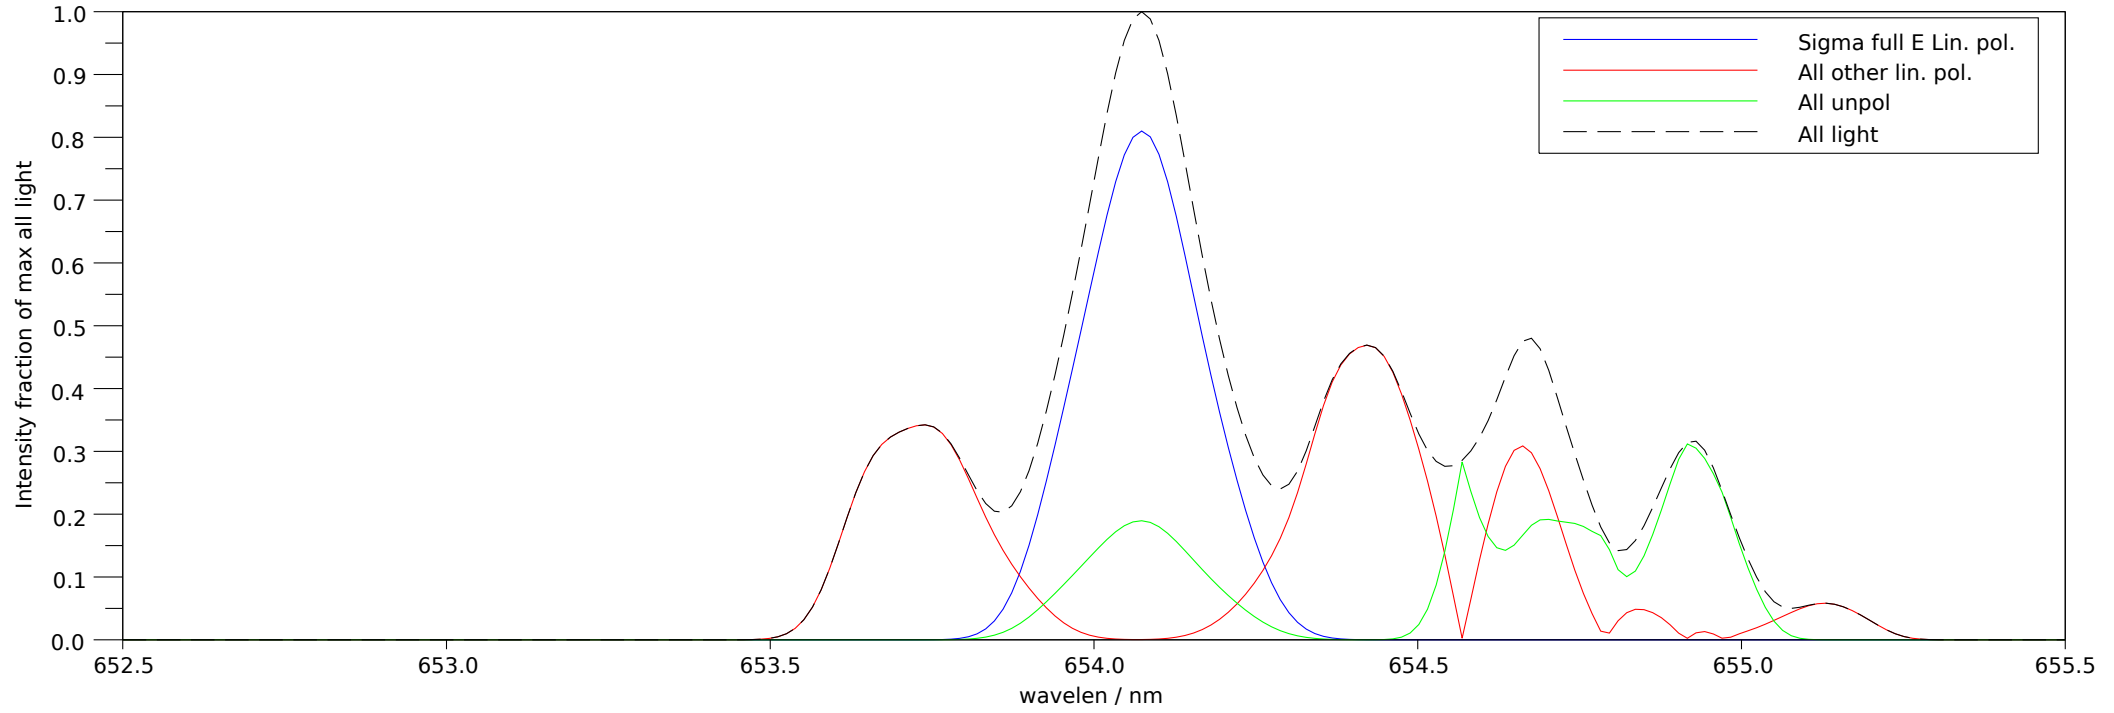

Spectra stokes sums for p=25389, t=2.75, ch=8

Filter 1: Makeup: Good= 72.9%, bad= 9.4%, unpol= 17.6% , good-unpol=55.3%. Total good transmitted= 29.2%

Filter 2: Makeup: Good= 76.1%, bad= 6.2%, unpol= 17.7% , good-unpol=58.4%. Total good transmitted= 26.7%