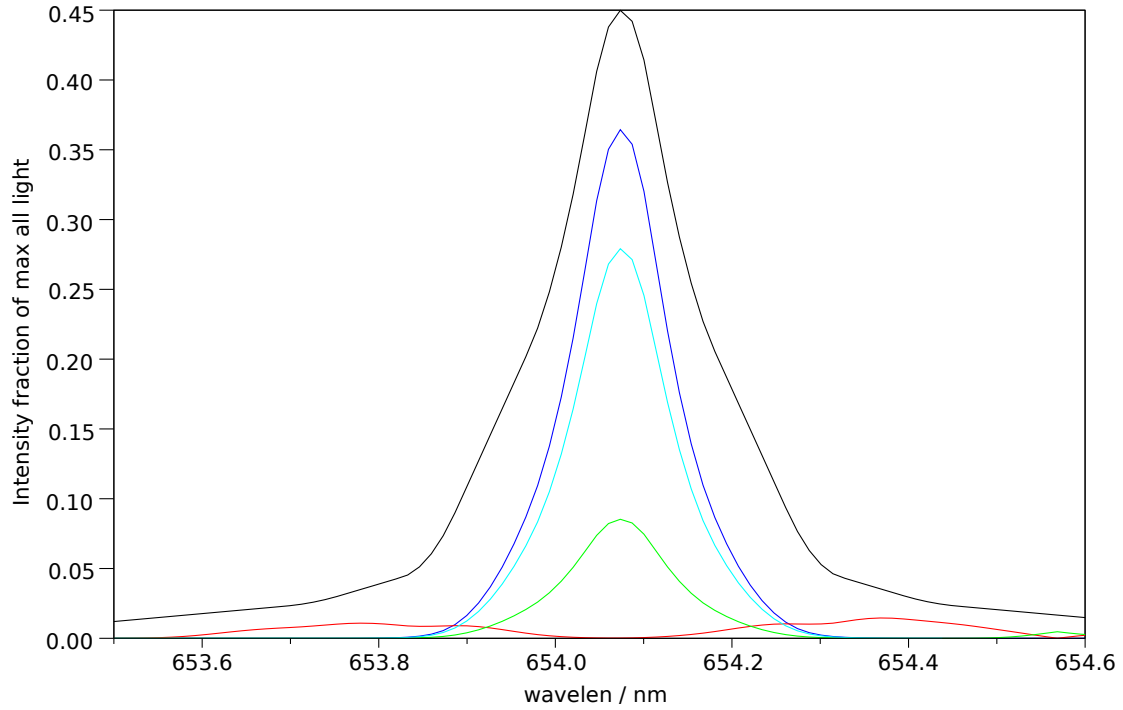

Spectra stokes sums for p=25389, t=2.75, ch=8

Filter 1: Makeup: Good= 72.9%, bad= 9.4%, unpol= 17.6% , good-unpol=55.3%. Total good transmitted= 29.2%

Filter 2: Makeup: Good= 76.1%, bad= 6.2%, unpol= 17.7% , good-unpol=58.4%. Total good transmitted= 26.7%