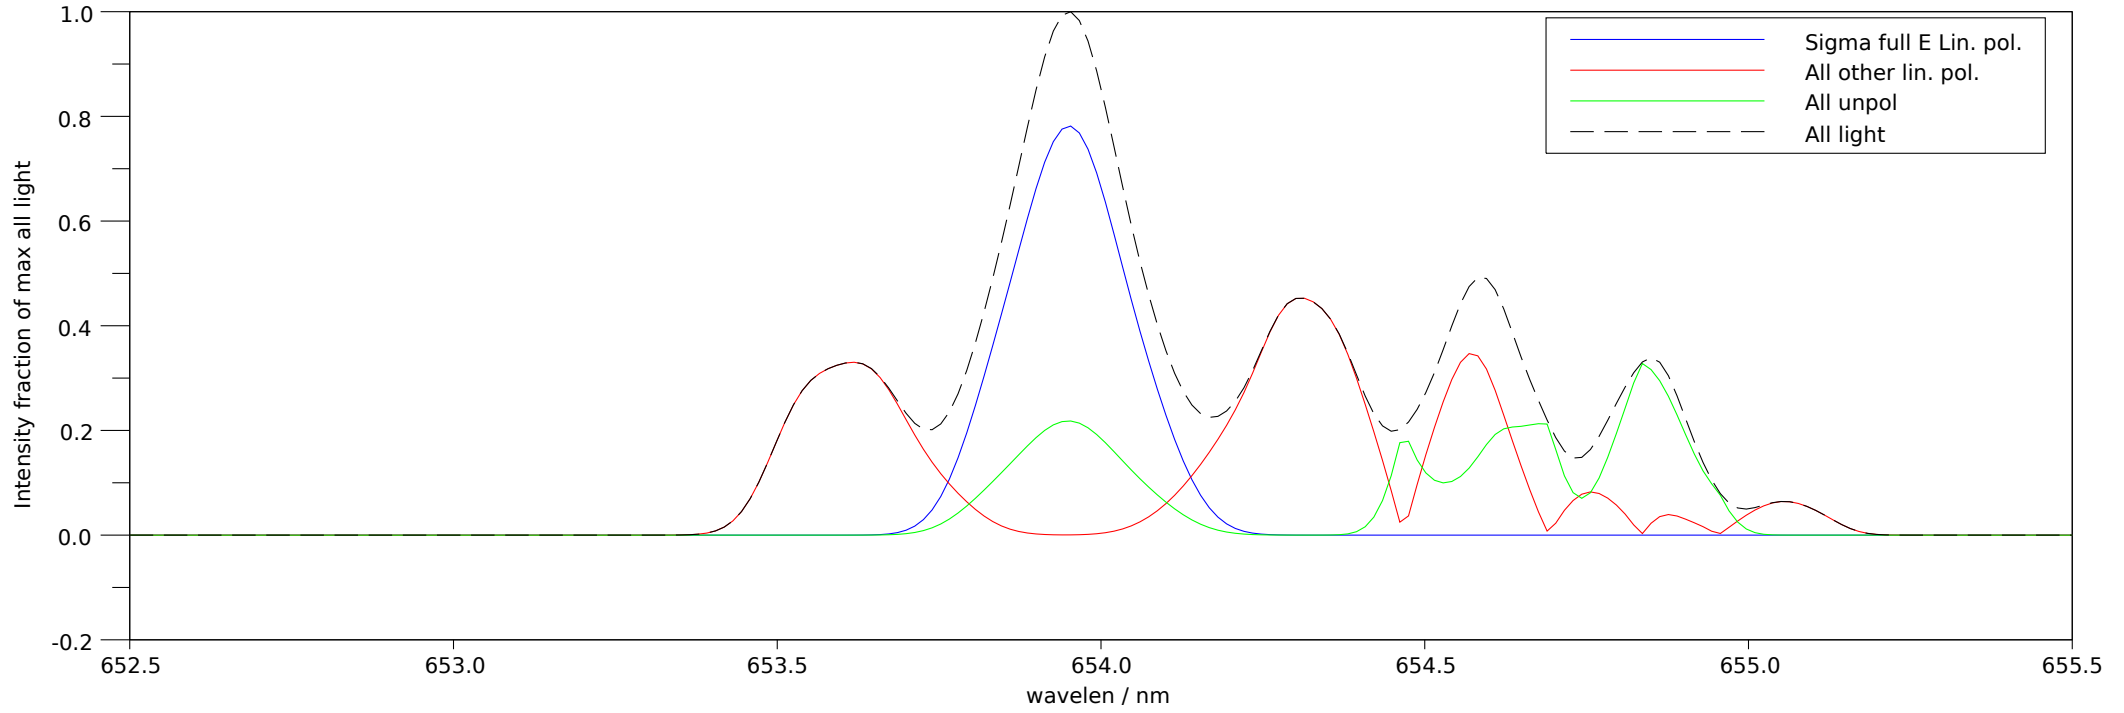

Spectra stokes sums for p=25389, t=2.75, ch=7

Filter 1: Makeup: Good= 70.8%, bad= 9.2%, unpol= 19.9% , good-unpol=50.9%. Total good transmitted= 29.3%

Filter 2: Makeup: Good= 73.6%, bad= 6.1%, unpol= 20.3% , good-unpol=53.3%. Total good transmitted= 26.9%