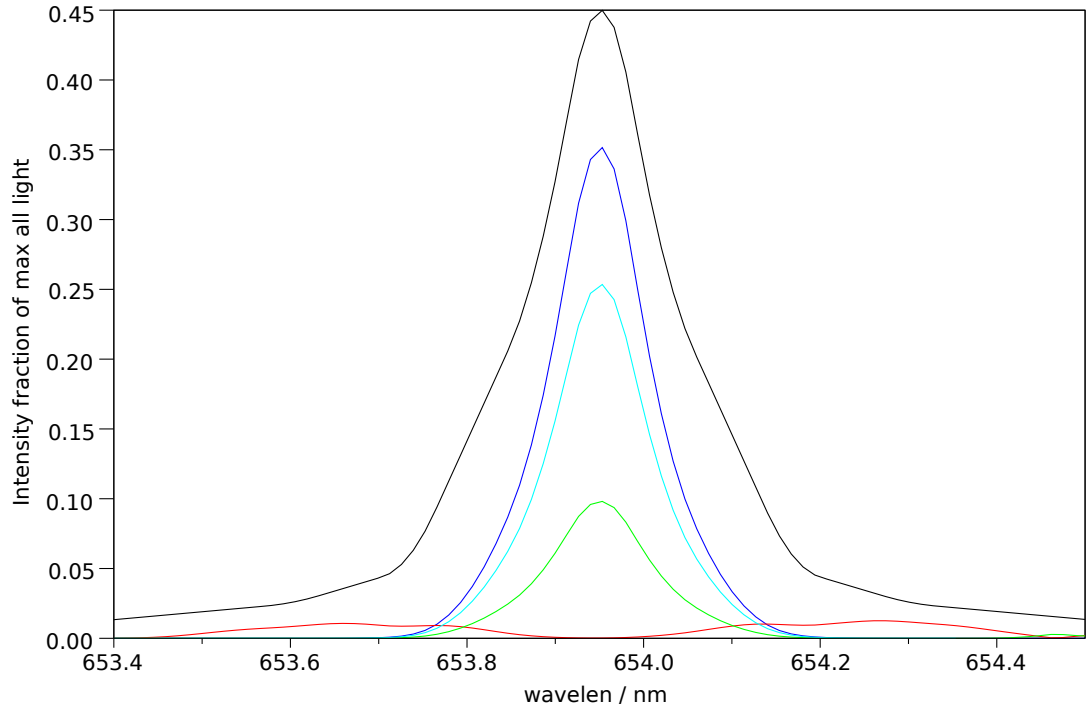

Spectra stokes sums for p=25389, t=2.75, ch=7

Filter 1: Makeup: Good= 70.8%, bad= 9.2%, unpol= 19.9% , good-unpol=50.9%. Total good transmitted= 29.3%

Filter 2: Makeup: Good= 73.6%, bad= 6.1%, unpol= 20.3% , good-unpol=53.3%. Total good transmitted= 26.9%