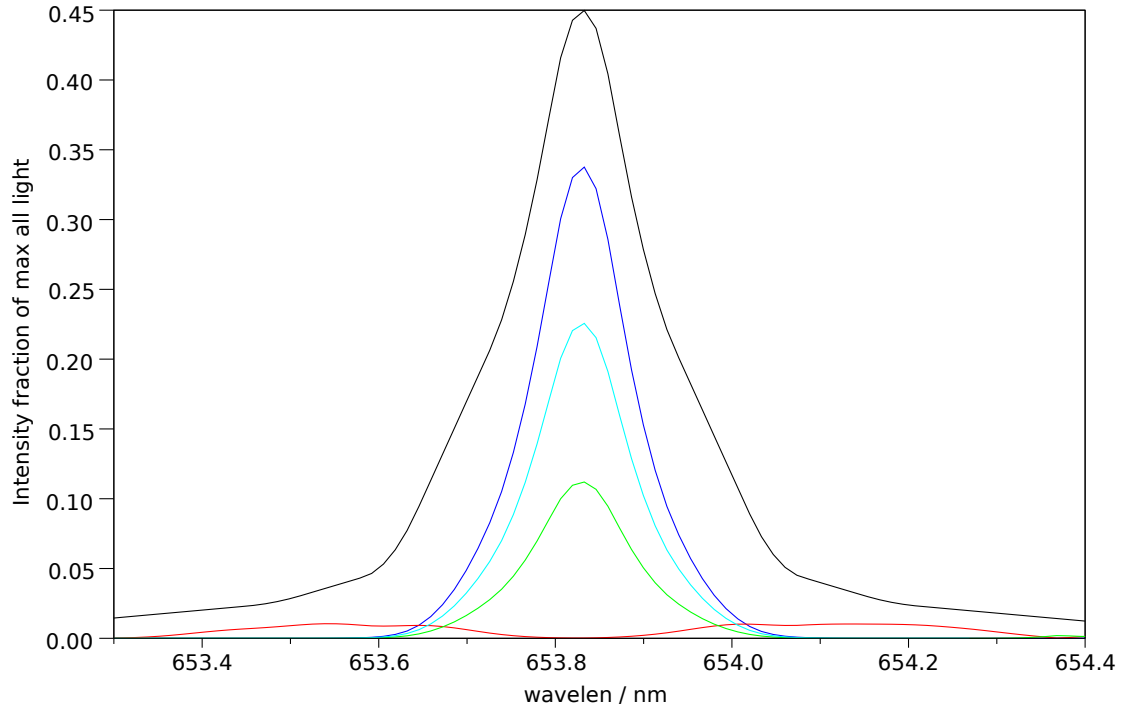

Spectra stokes sums for p=25389, t=2.75, ch=6

Filter 1: Makeup: Good= 68.5%, bad= 8.9%, unpol= 22.6% , good-unpol=45.9%. Total good transmitted= 29.5%

Filter 2: Makeup: Good= 71.0%, bad= 5.8%, unpol= 23.2% , good-unpol=47.8%. Total good transmitted= 27.0%