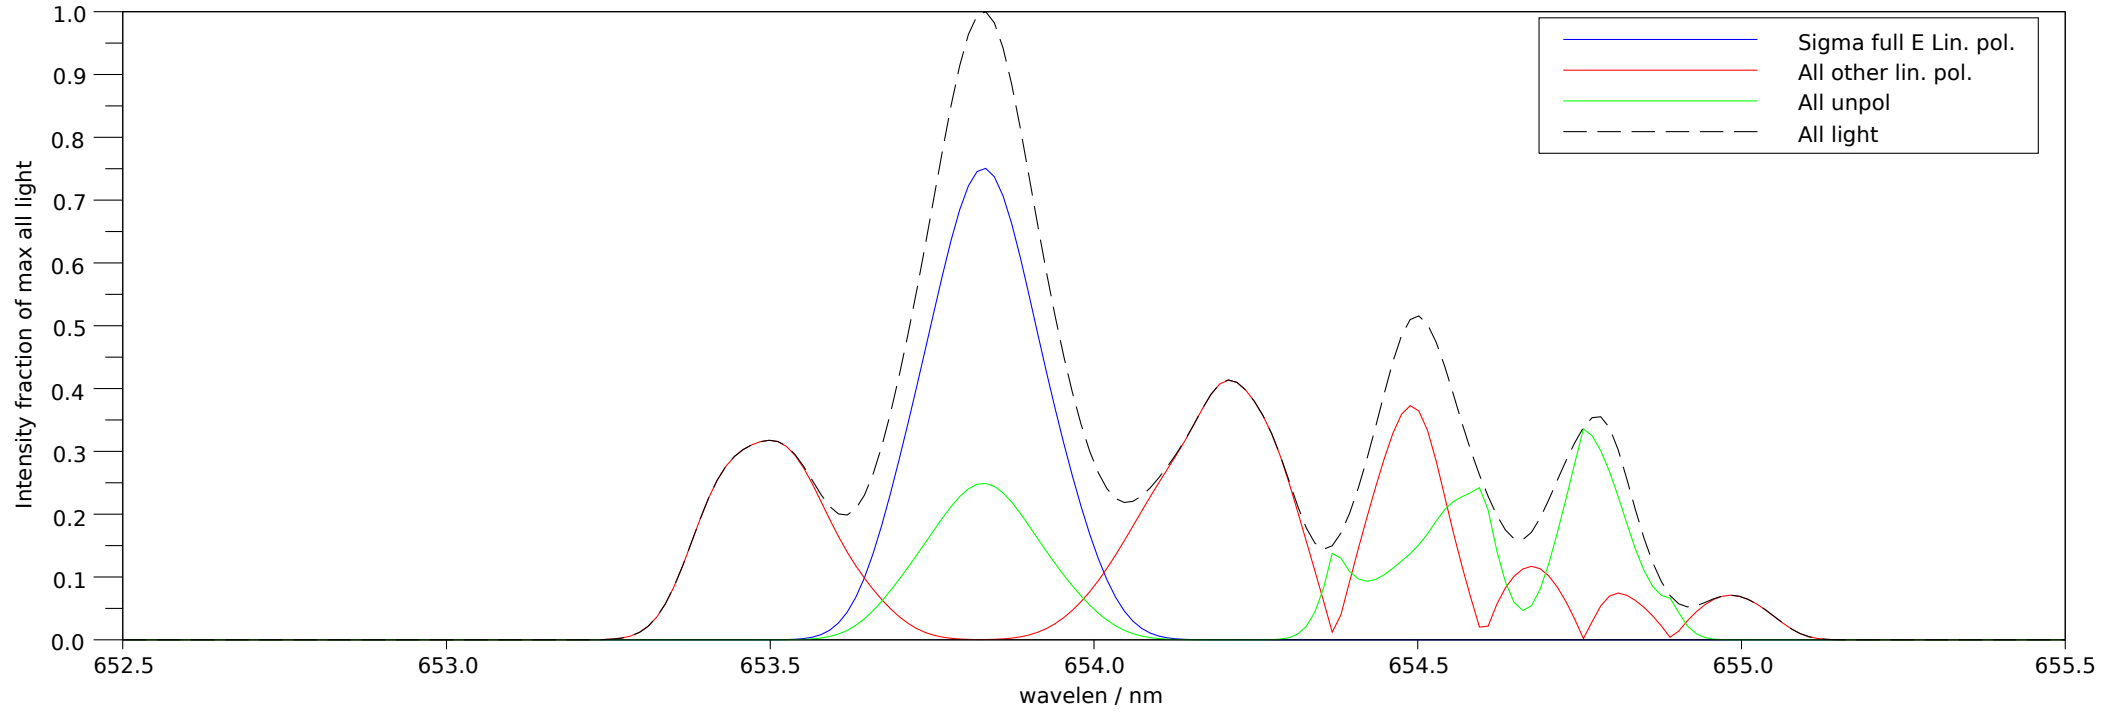

Spectra stokes sums for p=25389, t=2.75, ch=6

Filter 1: Makeup: Good= 68.5%, bad= 8.9%, unpol= 22.6% , good-unpol=45.9%. Total good transmitted= 29.5%

Filter 2: Makeup: Good= 71.0%, bad= 5.8%, unpol= 23.2% , good-unpol=47.8%. Total good transmitted= 27.0%