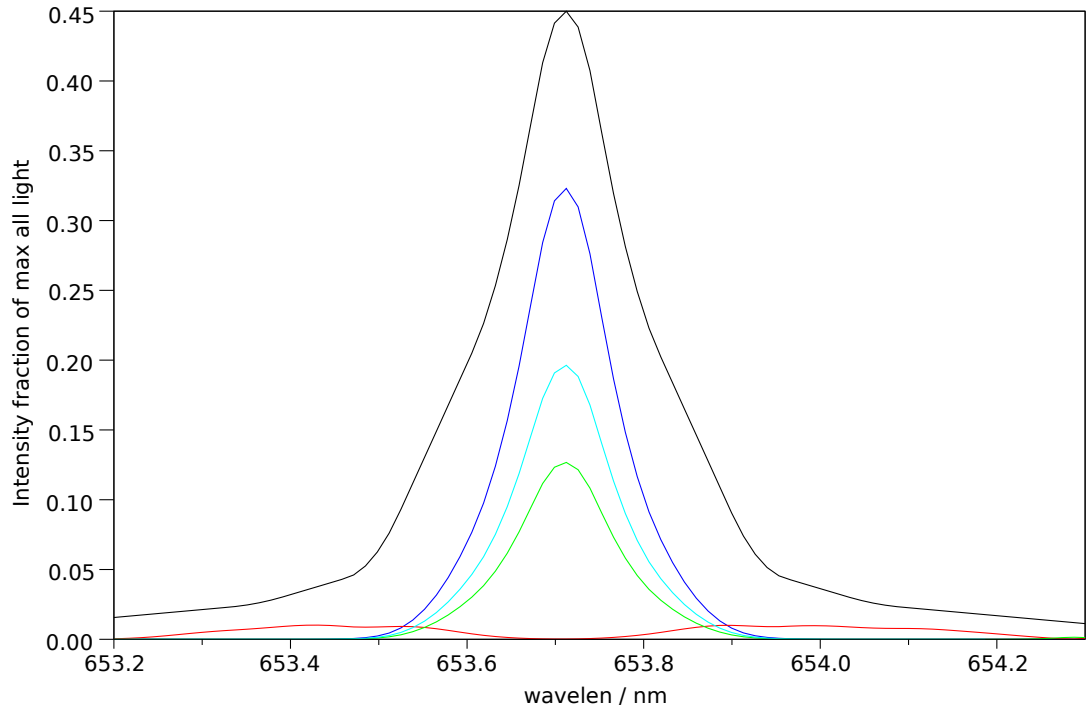

Spectra stokes sums for p=25389, t=2.75, ch=5

Filter 1: Makeup: Good= 66.1%, bad= 8.3%, unpol= 25.6% , good-unpol=40.5%. Total good transmitted= 29.6%

Filter 2: Makeup: Good= 68.2%, bad= 5.5%, unpol= 26.3% , good-unpol=41.8%. Total good transmitted= 27.1%