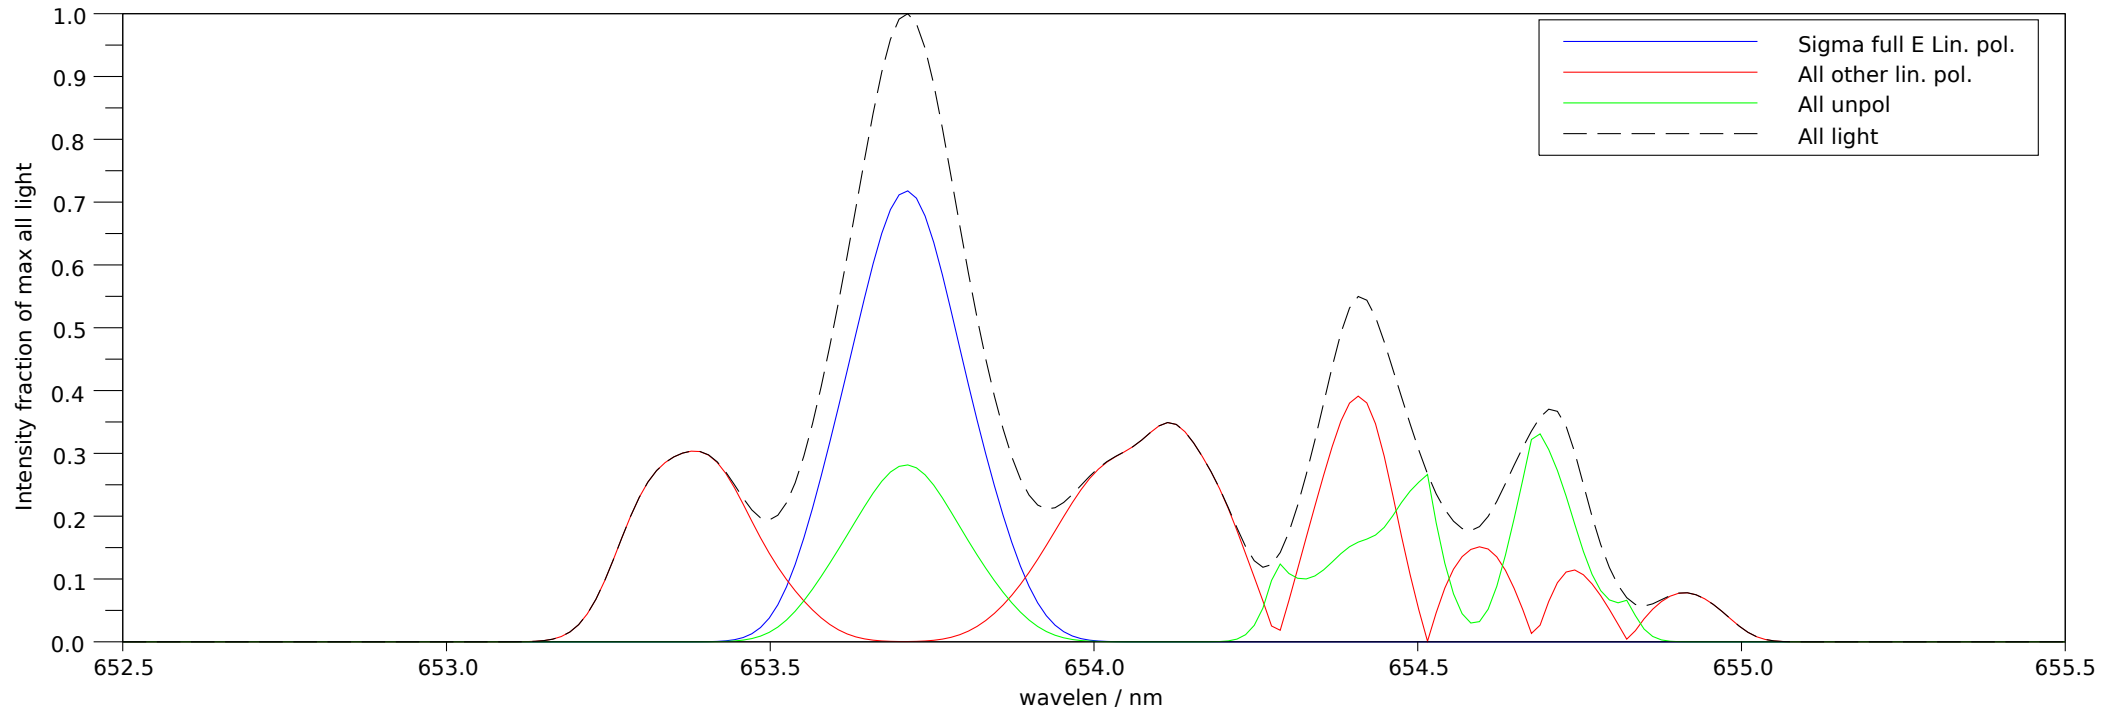

Spectra stokes sums for p=25389, t=2.75, ch=5

Filter 1: Makeup: Good= 66.1%, bad= 8.3%, unpol= 25.6% , good-unpol=40.5%. Total good transmitted= 29.6%

Filter 2: Makeup: Good= 68.2%, bad= 5.5%, unpol= 26.3% , good-unpol=41.8%. Total good transmitted= 27.1%