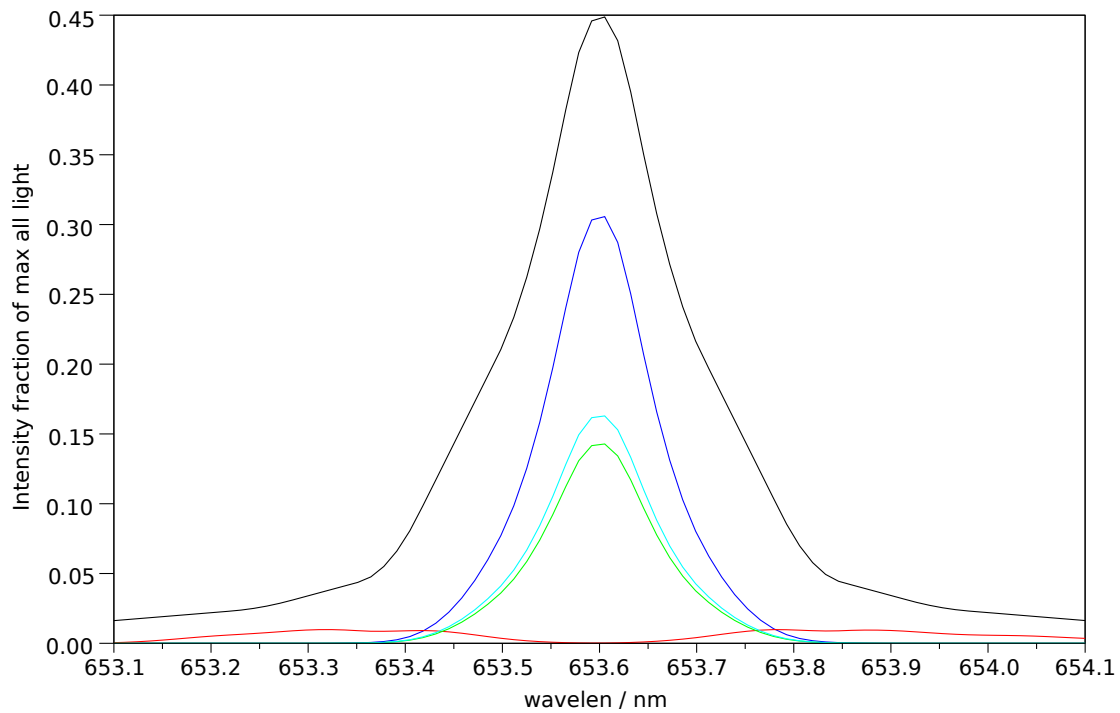

Spectra stokes sums for p=25389, t=2.75, ch=4

Filter 1: Makeup: Good= 63.3%, bad= 7.7%, unpol= 29.0% , good-unpol=34.4%. Total good transmitted= 29.8%

Filter 2: Makeup: Good= 65.0%, bad= 5.2%, unpol= 29.8% , good-unpol=35.1%. Total good transmitted= 27.2%