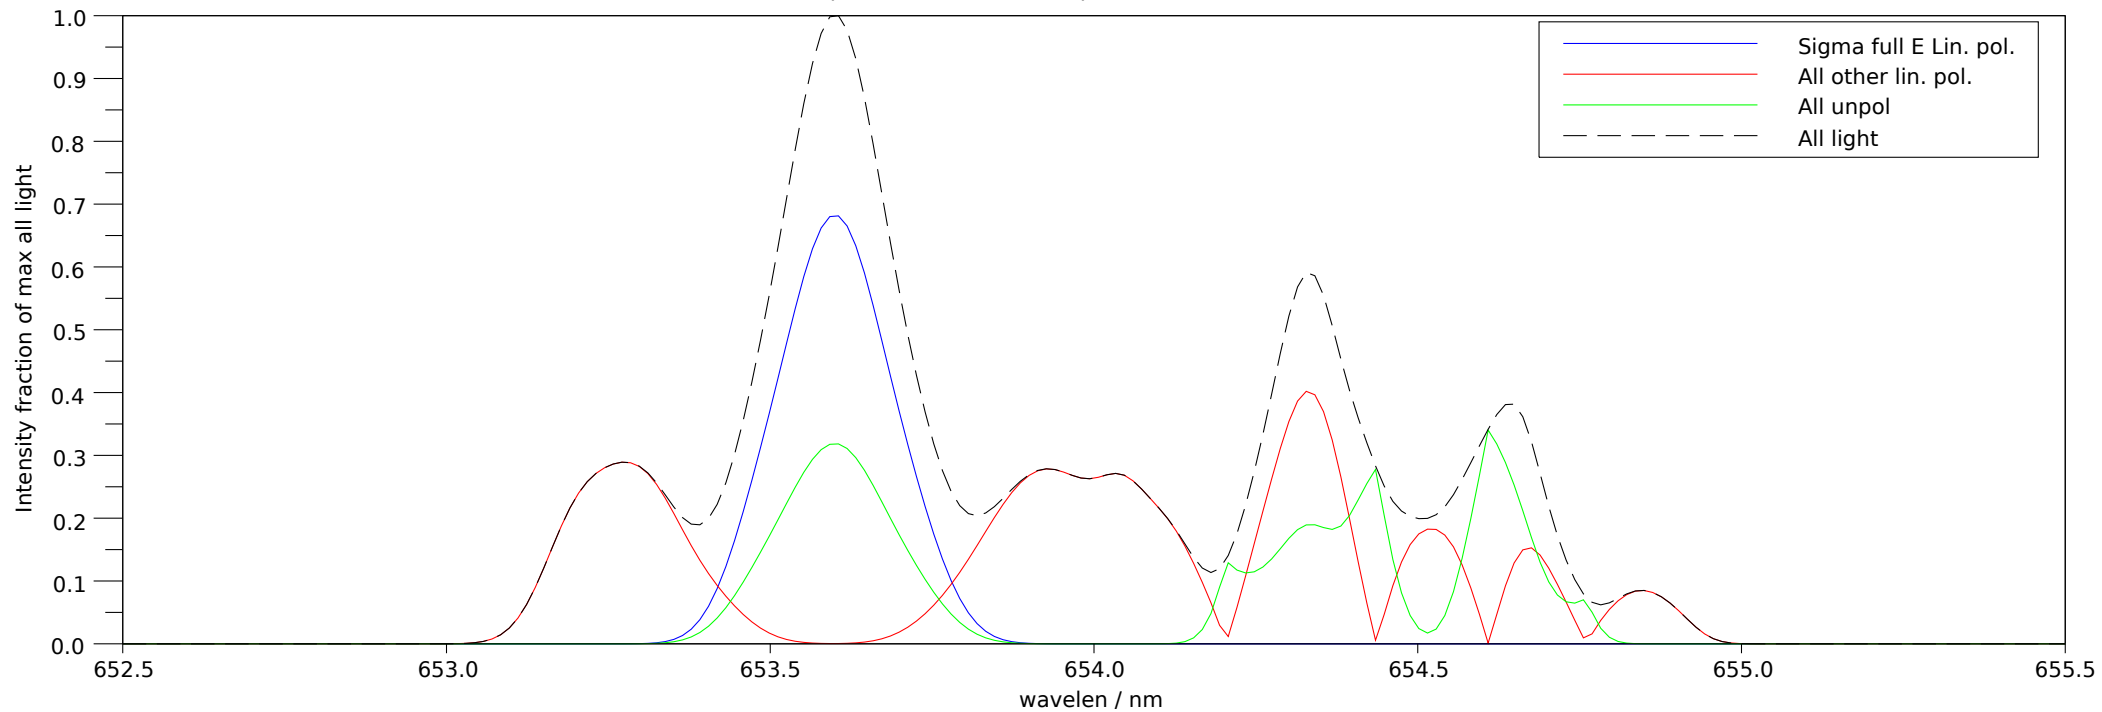

Spectra stokes sums for p=25389, t=2.75, ch=4

Filter 1: Makeup: Good= 63.3%, bad= 7.7%, unpol= 29.0% , good-unpol=34.4%. Total good transmitted= 29.8%

Filter 2: Makeup: Good= 65.0%, bad= 5.2%, unpol= 29.8% , good-unpol=35.1%. Total good transmitted= 27.2%