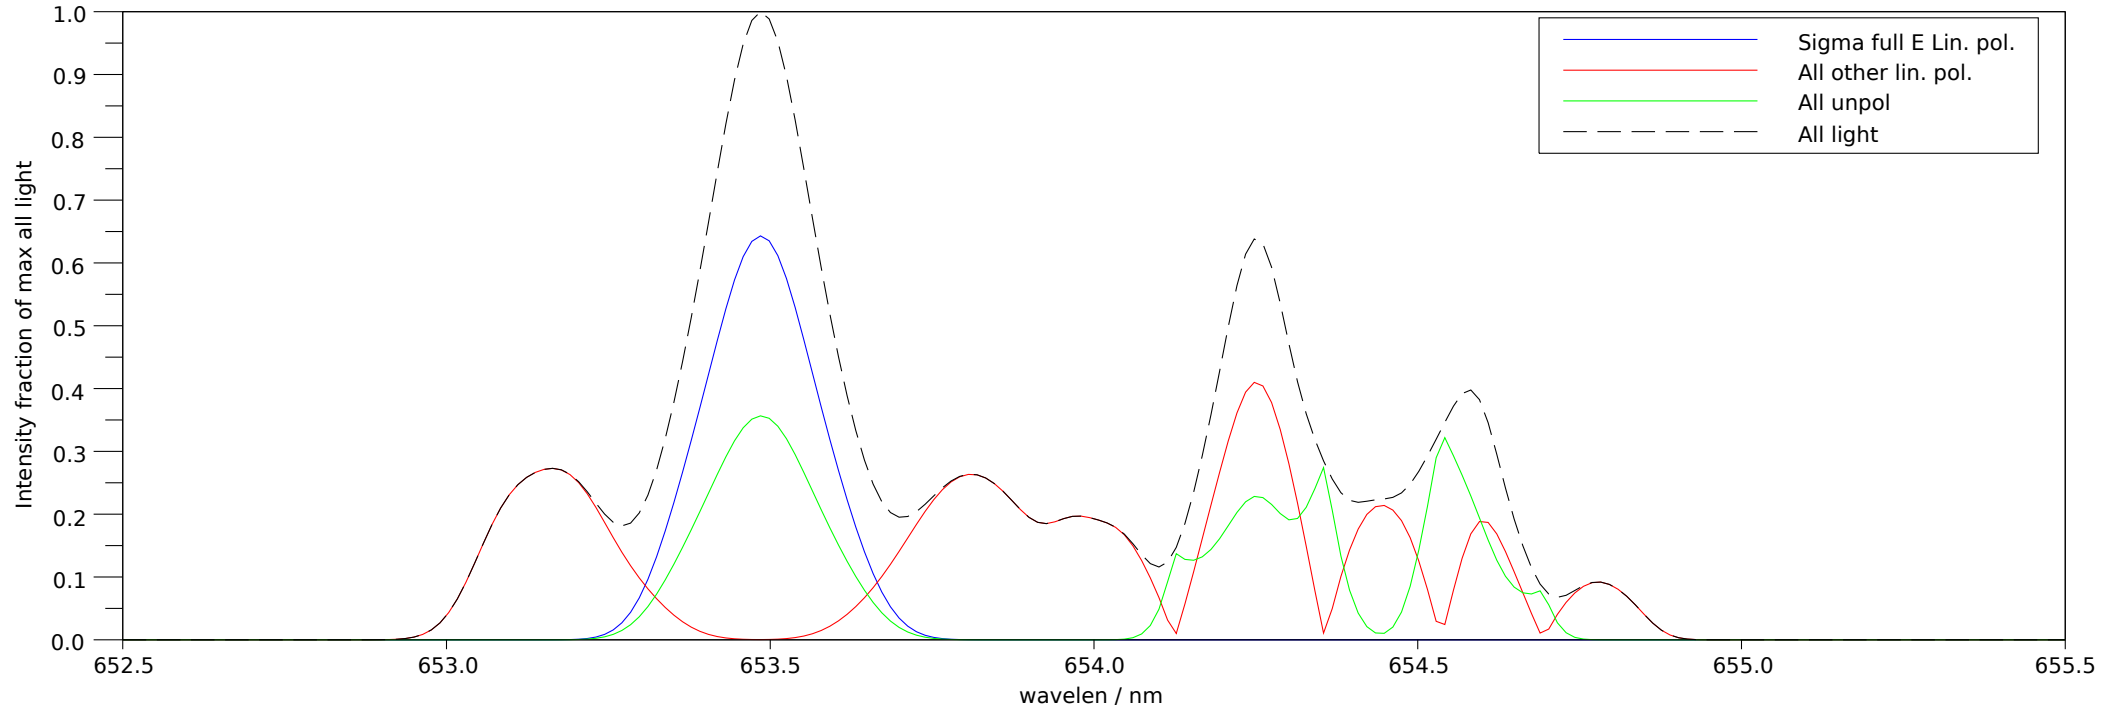

Spectra stokes sums for p=25389, t=2.75, ch=3

Filter 1: Makeup: Good= 60.5%, bad= 6.9%, unpol= 32.7% , good-unpol=27.8%. Total good transmitted= 29.9%

Filter 2: Makeup: Good= 61.7%, bad= 4.8%, unpol= 33.6% , good-unpol=28.1%. Total good transmitted= 27.3%