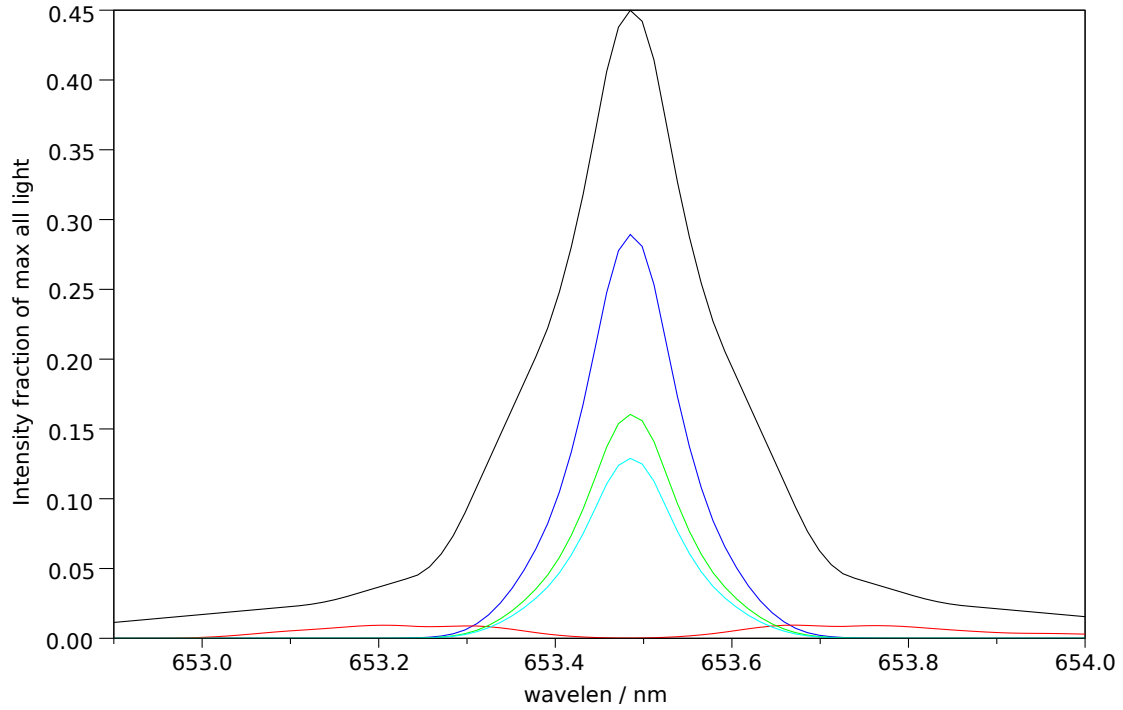

Spectra stokes sums for p=25389, t=2.75, ch=3

Filter 1: Makeup: Good= 60.5%, bad= 6.9%, unpol= 32.7% , good-unpol=27.8%. Total good transmitted= 29.9%

Filter 2: Makeup: Good= 61.7%, bad= 4.8%, unpol= 33.6% , good-unpol=28.1%. Total good transmitted= 27.3%