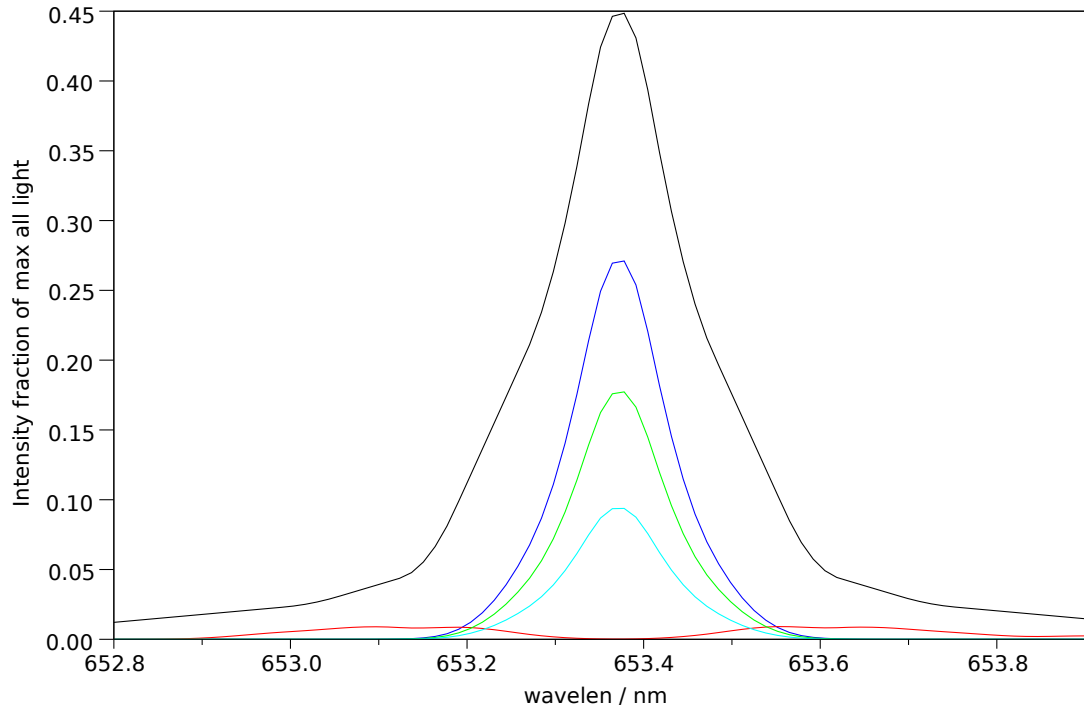

Spectra stokes sums for p=25389, t=2.75, ch=2

Filter 1: Makeup: Good= 57.6%, bad= 6.0%, unpol= 36.4% , good-unpol=21.2%. Total good transmitted= 30.0%

Filter 2: Makeup: Good= 58.3%, bad= 4.3%, unpol= 37.4% , good-unpol=21.0%. Total good transmitted= 27.4%