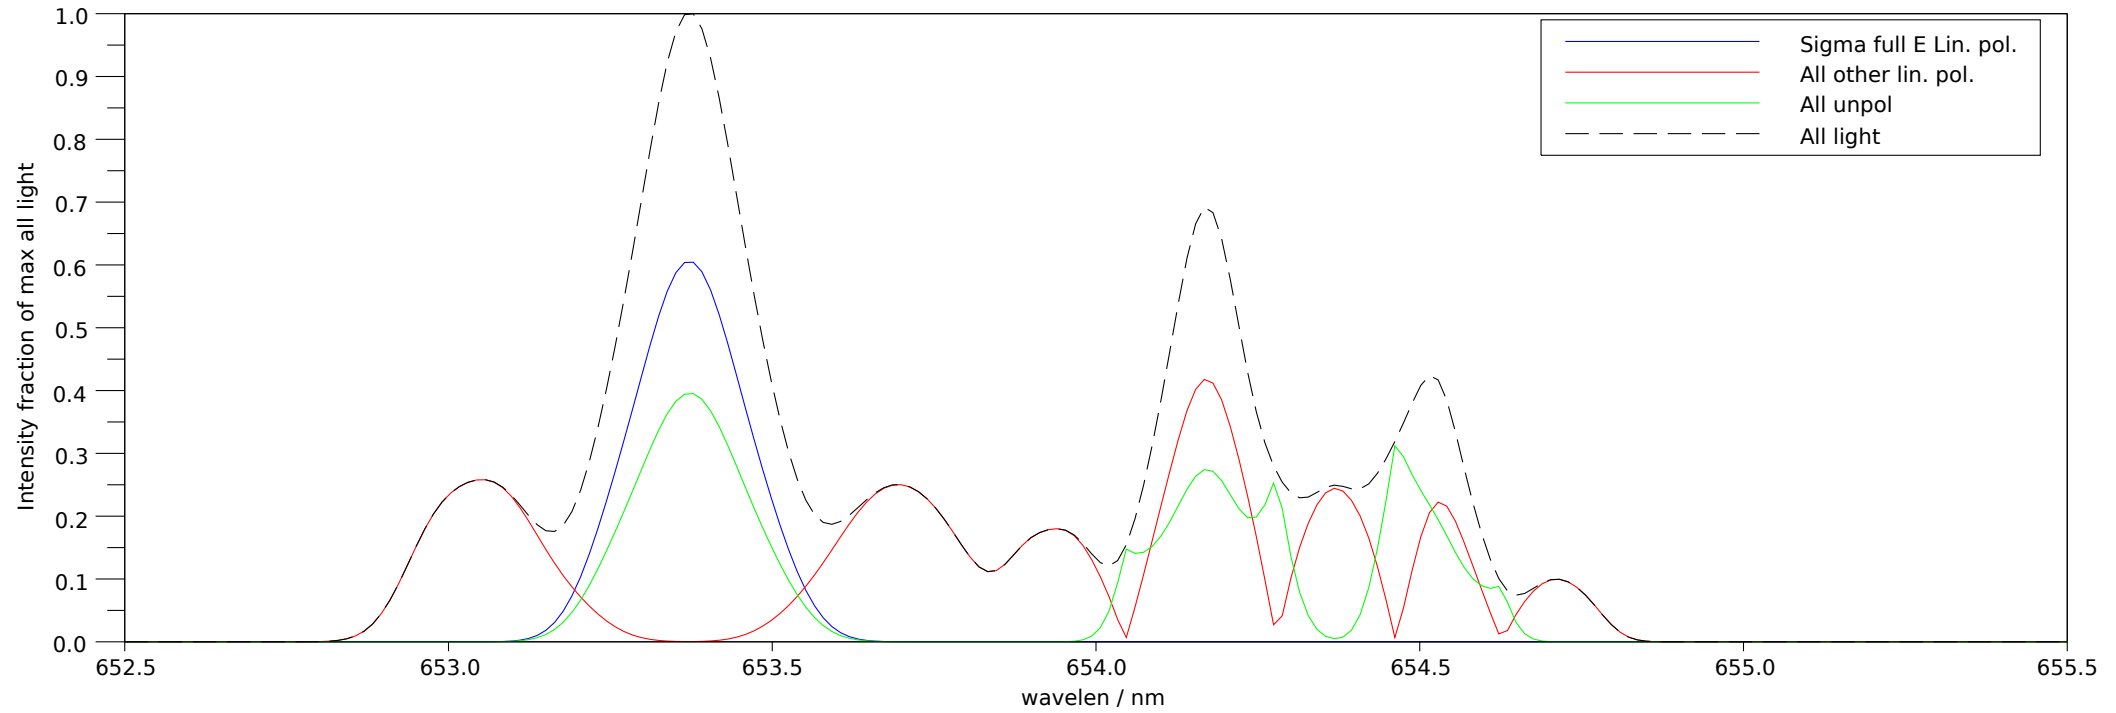

Spectra stokes sums for p=25389, t=2.75, ch=2

Filter 1: Makeup: Good= 57.6%, bad= 6.0%, unpol= 36.4% , good-unpol=21.2%. Total good transmitted= 30.0%

Filter 2: Makeup: Good= 58.3%, bad= 4.3%, unpol= 37.4% , good-unpol=21.0%. Total good transmitted= 27.4%