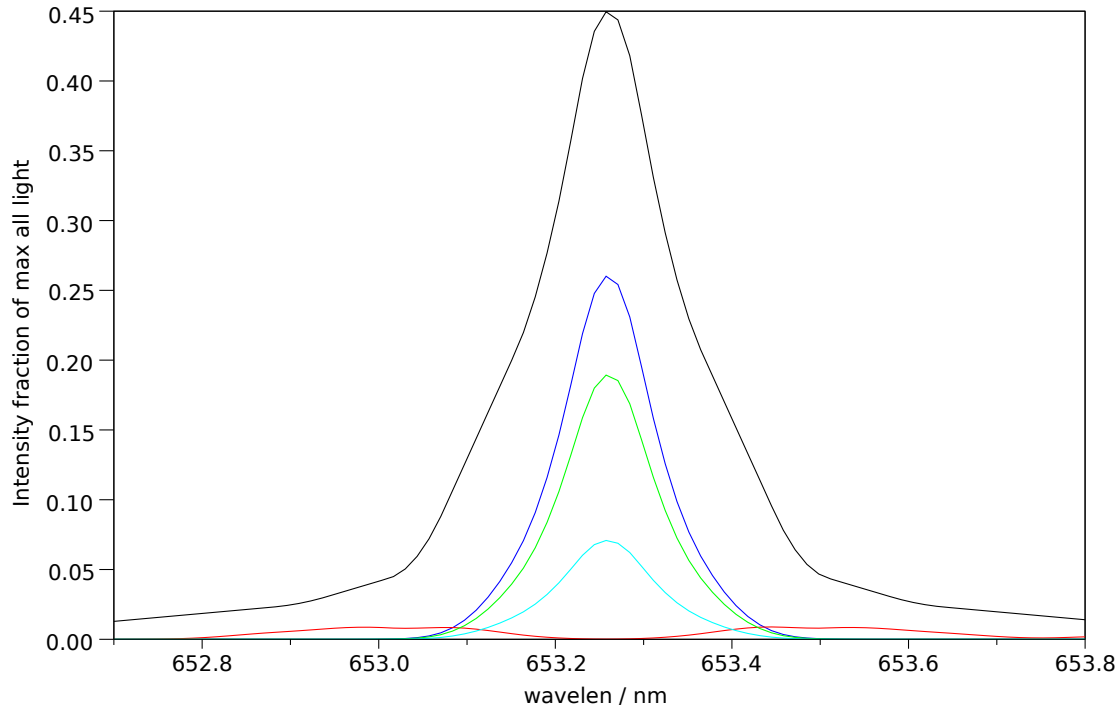

Spectra stokes sums for p=25389, t=2.75, ch=1

Filter 1: Makeup: Good= 55.8%, bad= 5.1%, unpol= 39.1% , good-unpol=16.8%. Total good transmitted= 30.1%

Filter 2: Makeup: Good= 56.2%, bad= 3.9%, unpol= 40.0% , good-unpol=16.2%. Total good transmitted= 27.5%