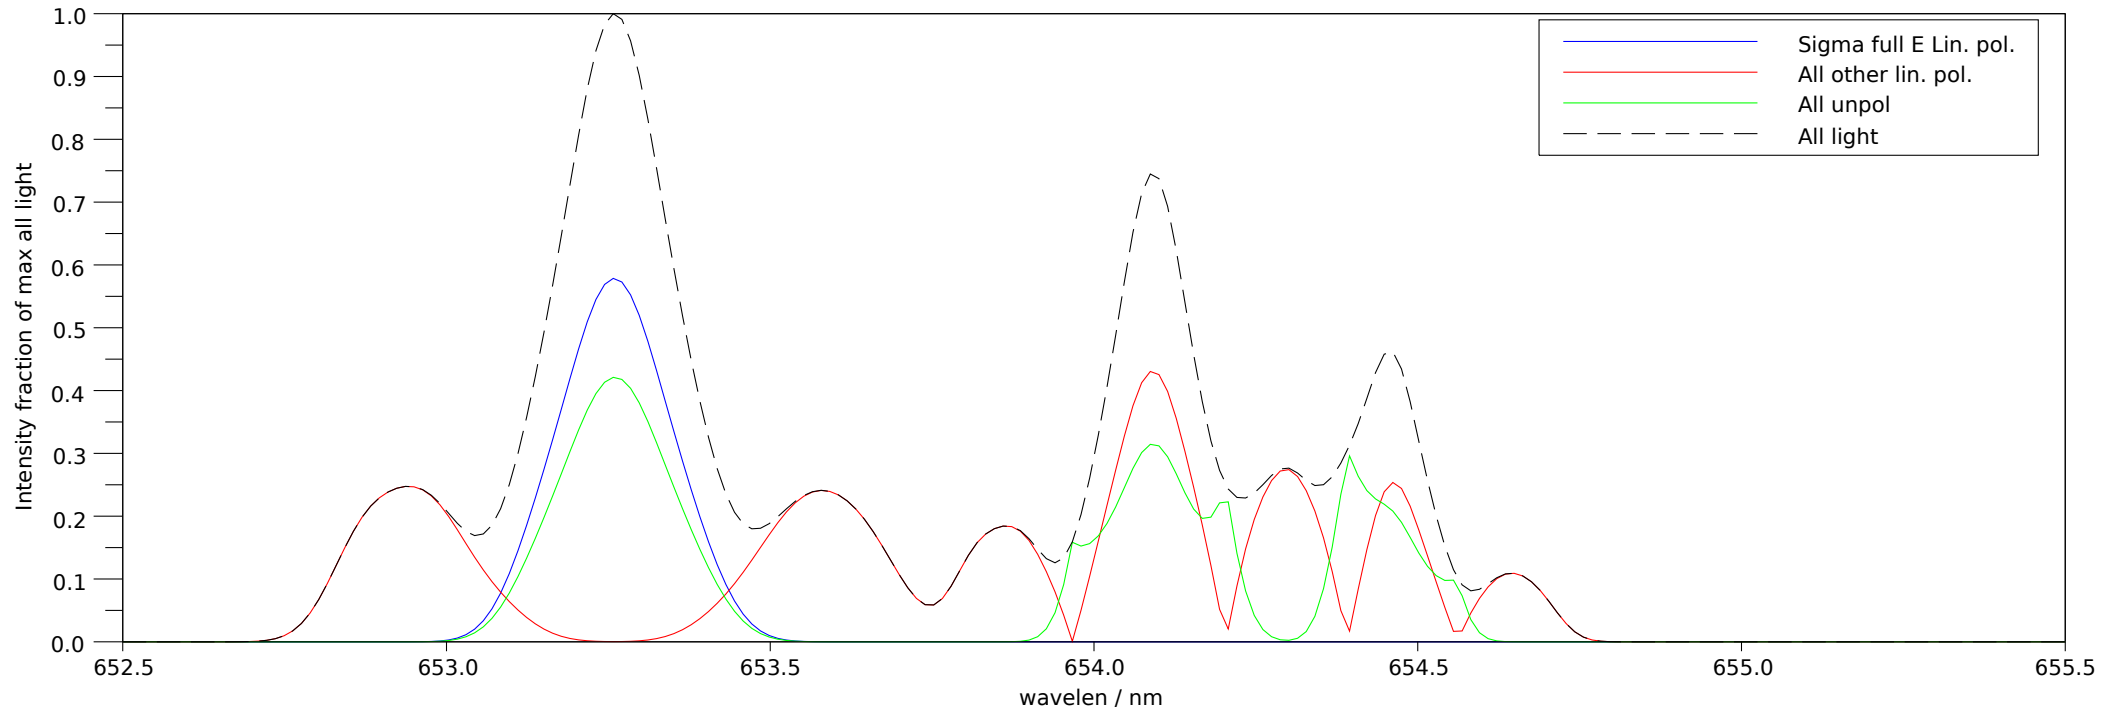

Spectra stokes sums for p=25389, t=2.75, ch=1

Filter 1: Makeup: Good= 55.8%, bad= 5.1%, unpol= 39.1% , good-unpol=16.8%. Total good transmitted= 30.1%

Filter 2: Makeup: Good= 56.2%, bad= 3.9%, unpol= 40.0% , good-unpol=16.2%. Total good transmitted= 27.5%