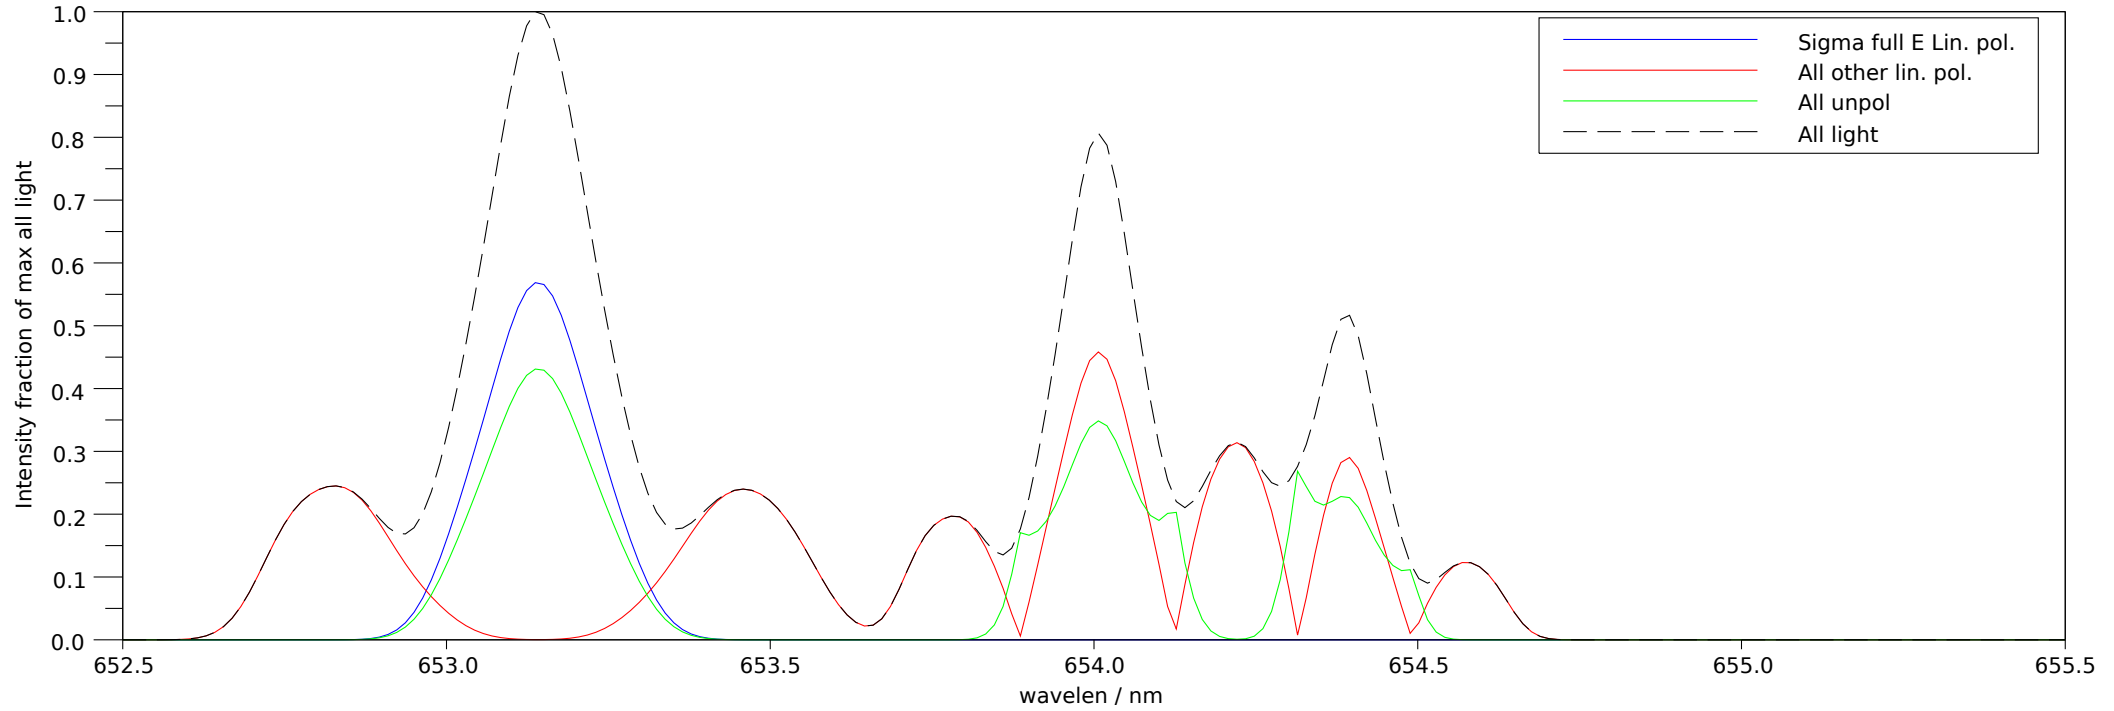

Spectra stokes sums for p=25389, t=2.75, ch=0

Filter 1: Makeup: Good= 55.6%, bad= 4.2%, unpol= 40.1% , good-unpol=15.5%. Total good transmitted= 30.3%

Filter 2: Makeup: Good= 55.5%, bad= 3.6%, unpol= 40.9% , good-unpol=14.5%. Total good transmitted= 27.6%