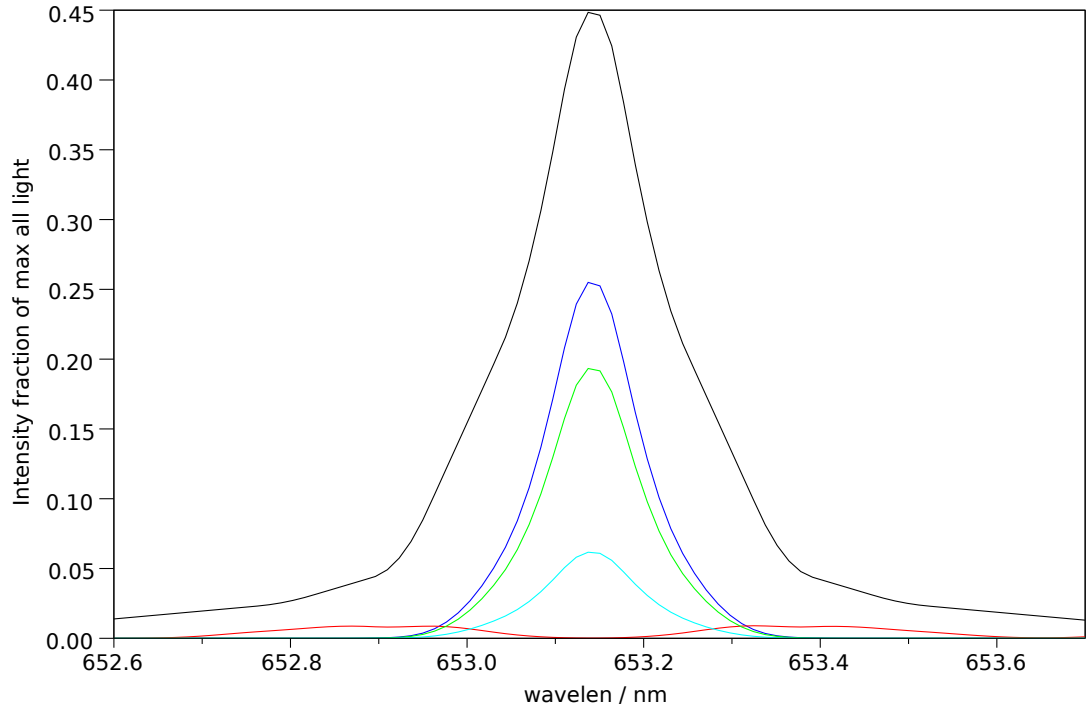

Spectra stokes sums for p=25389, t=2.75, ch=0

Filter 1: Makeup: Good= 55.6%, bad= 4.2%, unpol= 40.1% , good-unpol=15.5%. Total good transmitted= 30.3%

Filter 2: Makeup: Good= 55.5%, bad= 3.6%, unpol= 40.9% , good-unpol=14.5%. Total good transmitted= 27.6%